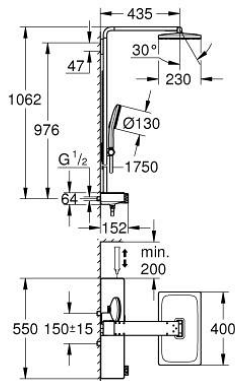

### PRODUCT DESCRIPTION (1/2)

- Colour: chrome
- consisting of:
  - horizontal 435 mm shower arm
  - exposed SmartControl thermostat with metal housing
  - allows change between:
    - head shower Rainshower Aqua Duo square, 400 x 230 mm, white acrylic spray plate
    - swing angle 0° - 30°
    - spray patterns: GROHE PureRain, ActiveRain
  - hand shower Rainshower Aqua 130 (101 676 0000), white acrylic spray plate
  - spray patterns: GROHE Rain, Rain+ and ActiveMassage
  - adjustable in height with gliding element
  - initial Rainshower Aqua Pure unit (101 672 9990) enclosed
  - shower hose 1750 mm
  - GROHE Rainshower Aqua Pure removes chlorine and odor (hand shower)
  - GROHE SmartTip showering spray selection via push of a ring
  - GROHE EcoJoy - less water, perfect flow
  - maximum flow rate (at 3 bar): 8.7 l/min
  - GROHE SmartControl with recessed metal buttons, push for ON-OFF, turn for volume adjustment from minimum to full flow
  - GROHE ProGrip Metal with knurl structure
  - GROHE TurboStat - compact cartridge with wax thermoelement
  - GROHE SafeStop - safety button at 38°C
  - GROHE SafeStop Plus - optional temperature limiter at 43°C included
  - integrated GROHE EasyReach shower tray (white glass)
  - GROHE DreamSpray - perfect spray pattern
  - GROHE LongLife finish
  - GROHE SpeedClean - effortless limescale removal
  - Inner WaterGuide - inner insulation for surface protection
  - TwistStop - to prevent hose from twisting
  - GROHE CoolTouch prevents scalding on hot surfaces
  - suitable for instantaneous heaters from 18 kW/h