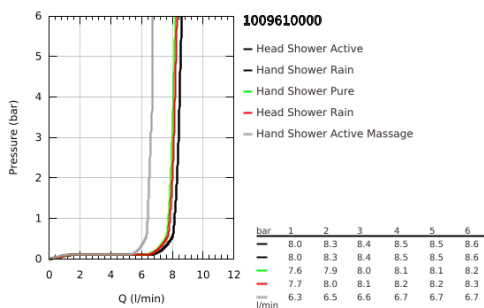

### PRODUCT DESCRIPTION (1/2)

- Colour: chrome
- consisting of:
  - horizontal 435 mm shower arm
  - exposed SmartControl thermostat with metal housing
  - allows change between:
    - head shower Rainshower Aqua Duo square, 400 x 230 mm, white acrylic spray plate
    - swing angle 0° - 30°
    - spray patterns: GROHE PureRain, ActiveRain
  - hand shower Rainshower Aqua 130 (101 676 0000), white acrylic spray plate
  - spray patterns: GROHE Rain, Rain+ and ActiveMassage
  - adjustable in height with gliding element
  - initial Rainshower Aqua Pure unit (101 672 9990) enclosed
  - shower hose 1750 mm
  - GROHE Rainshower Aqua Pure removes chlorine and odor (hand shower)
  - GROHE SmartTip showering spray selection via push of a ring
  - GROHE EcoJoy - less water, perfect flow
  - maximum flow rate (at 3 bar): 8.7 l/min
  - GROHE SmartControl with recessed metal buttons, push for ON-OFF, turn for volume adjustment from minimum to full flow
  - GROHE ProGrip Metal with knurl structure
  - GROHE TurboStat - compact cartridge with wax thermoelement
  - GROHE SafeStop - safety button at 38°C
  - GROHE SafeStop Plus - optional temperature limiter at 43°C included
  - integrated GROHE EasyReach shower tray (white glass)
  - GROHE DreamSpray - perfect spray pattern
  - GROHE LongLife finish
  - GROHE SpeedClean - effortless limescale removal
  - Inner WaterGuide - inner insulation for surface protection
  - TwistStop - to prevent hose from twisting
  - GROHE CoolTouch prevents scalding on hot surfaces
  - suitable for instantaneous heaters from 18 kW/h