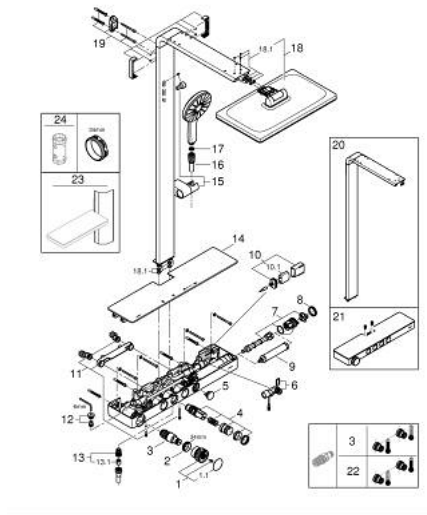

10 096 100 00 RAINSHOWER AQUA PURE SHOWER SYSTEM WITH THERMOSTAT FOR WALL MOUNTING

SPARE PARTS, November 2022 – now

1. 1: temperature control handle (Spare part-nr. 1084450000)
   - 1.1: cap (Spare part-nr. 1084460000)
   - 2: Fitting ring (Spare part-nr. 47743000)
   - 3: Thermostatic compact cartridge 1/2" (Spare part-nr. 47439000)
   - 4: Pushbutton incl. cartridge (Spare part-nr. 1084470000)
   - 5: pushbutton filter (Spare part-nr. 1084480000)
   - 6: flow sensor (Spare part-nr. 1084529990)
   - 7: filter lock incl. dummy (Spare part-nr. 1084519990)
   - 8: cap filter (Spare part-nr. 1084490000)
   - 9: Unit for Rainshower Aqua Pure shower systems (Spare part-nr. 1016729990)
   - 10: Battery housing (Spare part-nr. 42393000)
   - 10.1: Battery (Spare part-nr. 42886000)
   - 11: S-Union 1/2" X 3/4" (Spare part-nr. 1084559990)
   - 12: non-return valves (Spare part-nr. 108460999M)
   - 13: outlet nipple (Spare part-nr. 1084540000)
   - 13.1: Non-return valve (Spare part-nr. 08565000)
   - 14: cover (Spare part-nr. 108484LN00)
   - 15: glider (Spare part-nr. 1085920000)
   - 16: shower hose (Spare part-nr. 1086550000)
   - 17: Dirt strainer (Spare part-nr. 0700200M)
   - 18: spare head shower (Spare part-nr. 1086520000)
   - 18.1: set of replacement parts (Spare part-nr. 1086030000)
   - 19: shower rail holder (Spare part-nr. 1085880000)
   - 20: exchange shower system (Spare part-nr. 1085580000)
   - 21: exchange-thermostat (Spare part-nr. 1085490000)
   - 22: GROHE TurboStat cartridge 1/2" (Spare part-nr. 47175000)*
   - 23: Shelf (Spare part-nr. 1016770000)*
   - 24: Socket Spanner (Spare part-nr. 19332000)*
2. Optional accessories