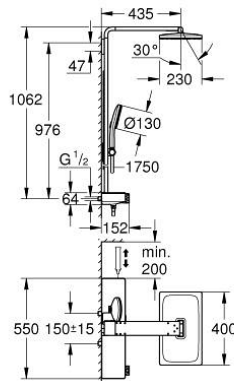

10 096 1DA 00 RAINSHOWER AQUA PURE SHOWER SYSTEM WITH THERMOSTAT FOR WALL MOUNTING

PRODUCT DESCRIPTION (1/2)

- Colour: warm sunset
- consisting of:
 - horizontal 435 mm shower arm
 - exposed SmartControl thermostat with metal housing
 - allows change between:
 - head shower Rainshower Aqua Duo square, 400 x 230 mm, black acrylic spray plate
 - swing angle 0° - 30°
 - spray patterns: GROHE PureRain, ActiveRain
 - hand shower Rainshower Aqua 130 (101 676), black acrylic spray plate
 - spray patterns: GROHE Rain, Rain+ and ActiveMassage
 - adjustable in height with gliding element
 - initial Rainshower Aqua Pure unit (101 672 9990) enclosed
 - shower hose 1750 mm
 - GROHE Rainshower Aqua Pure removes chlorine and odor (hand shower)
 - GROHE SmartTip showering spray selection via push of a ring
 - GROHE EcoJoy - less water, perfect flow
 - maximum flow rate (at 3 bar): 8.7 l/min
 - GROHE SmartControl with recessed metal buttons, push for ON-OFF, turn for volume adjustment from minimum to full flow
 - GROHE ProGrip Metal with knurl structure
 - GROHE TurboStat - compact cartridge with wax thermoelement
 - GROHE SafeStop - safety button at 38°C
 - GROHE SafeStop Plus - optional temperature limiter at 43°C included
 - integrated GROHE EasyReach shower tray (black glass)
 - GROHE DreamSpray - perfect spray pattern
 - GROHE LongLife finish
 - GROHE SpeedClean - effortless limescale removal
 - Inner WaterGuide - inner insulation for surface protection
 - TwistStop - to prevent hose from twisting
 - GROHE CoolTouch prevents scalding on hot surfaces
 - suitable for instantaneous heaters from 18 kW/h
 - minimum flow rate 5 l/min.