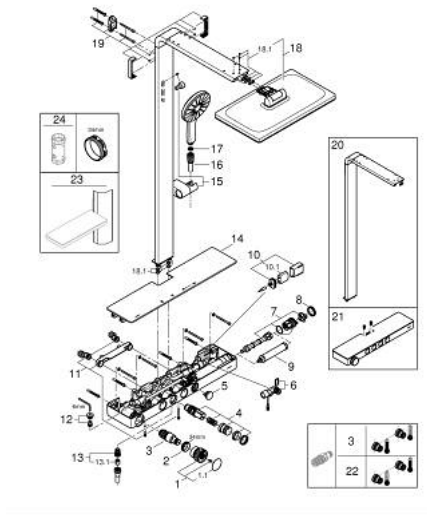

10 096 1DA 00 RAINSHOWER AQUA PURE SHOWER SYSTEM WITH THERMOSTAT FOR WALL MOUNTING

SPARE PARTS, November 2022 – now

1. 1: temperature control handle (Spare part-nr. 108445DA00)
   - 1.1: cap (Spare part-nr. 108446DA00)
   - 2: Fitting ring (Spare part-nr. 47743000)
   - 3: Thermostatic compact cartridge 1/2" (Spare part-nr. 47439000)
   - 4: Pushbutton incl. cartridge (Spare part-nr. 108447DA00)
   - 5: pushbutton filter (Spare part-nr. 108448DA00)
   - 6: flow sensor (Spare part-nr. 1084529990)
   - 7: filter lock incl. dummy (Spare part-nr. 1084519990)
   - 8: cap filter (Spare part-nr. 108449DA00)
   - 9: Unit for Rainshower Aqua Pure shower systems (Spare part-nr. 1016729990)
   - 10: Battery housing (Spare part-nr. 42393000)
   - 10.1: Battery (Spare part-nr. 42886000)
   - 11: S-Union 1/2" X 3/4" (Spare part-nr. 1084559990)
   - 12: non-return valves (Spare part-nr. 108460999M)
   - 13: outlet nipple (Spare part-nr. 1084540000)
   - 13.1: Non-return valve (Spare part-nr. 08565000)
   - 14: cover (Spare part-nr. 108484K000)
   - 15: glider (Spare part-nr. 108592DA00)
   - 16: shower hose (Spare part-nr. 108655DA00)
   - 17: Dirt strainer (Spare part-nr. 0700200M)
   - 18: spare head shower (Spare part-nr. 108652DA00)
   - 18.1: set of replacement parts (Spare part-nr. 108603DA00)
   - 19: shower rail holder (Spare part-nr. 108588DA00)
   - 20: exchange shower system (Spare part-nr. 108558DA00)
   - 21: exchange-thermostat (Spare part-nr. 108549DA00)
   - 22: GROHE TurboStat cartridge 1/2" (Spare part-nr. 47175000)*
   - 23: Shelf (Spare part-nr. 101677DA00)*
   - 24: Socket Spanner (Spare part-nr. 19332000)*
2. Optional accessories