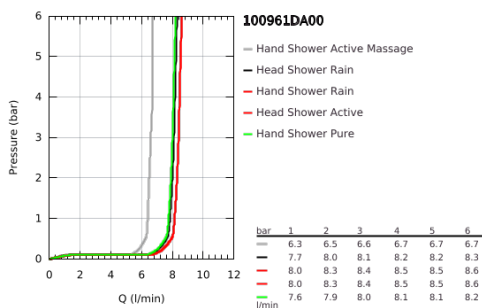

10 096 1DA 00 RAINSHOWER AQUA PURE SHOWER SYSTEM WITH THERMOSTAT FOR WALL MOUNTING

PRODUCT DESCRIPTION (1/2)

- Colour: warm sunset
- consisting of:
 - horizontal 435 mm shower arm
 - exposed SmartControl thermostat with metal housing
 - allows change between:
 - head shower Rainshower Aqua Duo square, 400 x 230 mm, black acrylic spray plate
 - swing angle 0° - 30°
 - spray patterns: GROHE PureRain, ActiveRain
 - hand shower Rainshower Aqua 130 (101 676), black acrylic spray plate
 - spray patterns: GROHE Rain, Rain+ and ActiveMassage
 - adjustable in height with gliding element
 - initial Rainshower Aqua Pure unit (101 672 9990) enclosed
 - shower hose 1750 mm
 - GROHE Rainshower Aqua Pure removes chlorine and odor (hand shower)
 - GROHE SmartTip showering spray selection via push of a ring
 - GROHE EcoJoy - less water, perfect flow
 - maximum flow rate (at 3 bar): 8.7 l/min
 - GROHE SmartControl with recessed metal buttons, push for ON-OFF, turn for volume adjustment from minimum to full flow
 - GROHE ProGrip Metal with knurl structure
 - GROHE TurboStat - compact cartridge with wax thermoelement
 - GROHE SafeStop - safety button at 38°C
 - GROHE SafeStop Plus - optional temperature limiter at 43°C included
 - integrated GROHE EasyReach shower tray (black glass)
 - GROHE DreamSpray - perfect spray pattern
 - GROHE LongLife finish
 - GROHE SpeedClean - effortless limescale removal
 - Inner WaterGuide - inner insulation for surface protection
 - TwistStop - to prevent hose from twisting
 - GROHE CoolTouch prevents scalding on hot surfaces
 - suitable for instantaneous heaters from 18 kW/h
 - minimum flow rate 5 l/min.