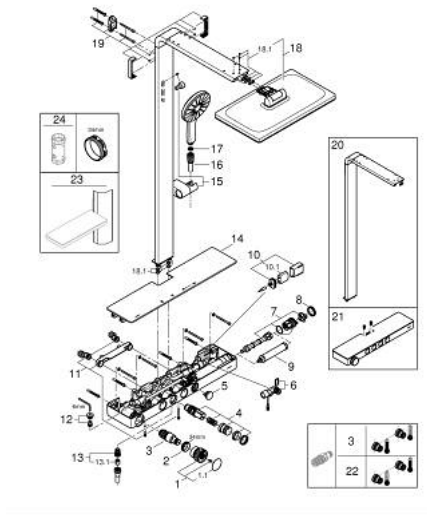

10 096 1GL 00 RAINSHOWER AQUA PURE SHOWER SYSTEM WITH THERMOSTAT FOR WALL MOUNTING

SPARE PARTS, November 2022 – now

1. 1: temperature control handle (Spare part-nr. 108445GL00)
   - 1.1: cap (Spare part-nr. 108446GL00)
   - 2: Fitting ring (Spare part-nr. 47743000)
   - 3: Thermostatic compact cartridge 1/2" (Spare part-nr. 47439000)
   - 4: Pushbutton incl. cartridge (Spare part-nr. 108447GL00)
   - 5: pushbutton filter (Spare part-nr. 108448GL00)
   - 6: flow sensor (Spare part-nr. 1084529990)
   - 7: filter lock incl. dummy (Spare part-nr. 1084519990)
   - 8: cap filter (Spare part-nr. 108449GL00)
   - 9: Unit for Rainshower Aqua Pure shower systems (Spare part-nr. 1016729990)
   - 10: Battery housing (Spare part-nr. 42393000)
   - 10.1: Battery (Spare part-nr. 42886000)
   - 11: S-Union 1/2" X 3/4" (Spare part-nr. 1084559990)
   - 12: non-return valves (Spare part-nr. 108460999M)
   - 13: outlet nipple (Spare part-nr. 1084540000)
   - 13.1: Non-return valve (Spare part-nr. 08565000)
   - 14: cover (Spare part-nr. 108484K000)
   - 15: glider (Spare part-nr. 108592GL00)
   - 16: shower hose (Spare part-nr. 108655GL00)
   - 17: Dirt strainer (Spare part-nr. 0700200M)
   - 18: spare head shower (Spare part-nr. 108652GL00)
   - 18.1: set of replacement parts (Spare part-nr. 108603GL00)
   - 19: shower rail holder (Spare part-nr. 108588GL00)
   - 20: exchange shower system (Spare part-nr. 108558GL00)
   - 21: exchange-thermostat (Spare part-nr. 108549GL00)
   - 22: GROHE TurboStat cartridge 1/2" (Spare part-nr. 47175000)*
   - 23: Shelf (Spare part-nr. 101677GL00)*
   - 24: Socket Spanner (Spare part-nr. 19332000)*
2. Optional accessories