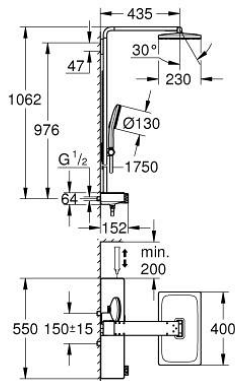

### PRODUCT DESCRIPTION (1/2)

- Colour: cool sunrise
- consisting of:
  - horizontal 435 mm shower arm
  - exposed SmartControl thermostat with metal housing
  - allows change between:
    - head shower Rainshower Aqua Duo square, 400 x 230 mm, black acrylic spray plate
    - swing angle 0° - 30°
    - spray patterns: GROHE PureRain, ActiveRain
  - hand shower Rainshower Aqua 130 (101 676), black acrylic spray plate
  - spray patterns: GROHE Rain, Rain+ and ActiveMassage
  - adjustable in height with gliding element
  - initial Rainshower Aqua Pure unit (101 672 9990) enclosed
  - shower hose 1750 mm
  - GROHE Rainshower Aqua Pure removes chlorine and odor (hand shower)
  - GROHE SmartTip showering spray selection via push of a ring
  - GROHE EcoJoy - less water, perfect flow
  - maximum flow rate (at 3 bar): 8.7 l/min
  - GROHE SmartControl with recessed metal buttons, push for ON-OFF, turn for volume adjustment from minimum to full flow
  - GROHE ProGrip Metal with knurl structure
  - GROHE TurboStat - compact cartridge with wax thermoelement
  - GROHE SafeStop - safety button at 38°C
  - GROHE SafeStop Plus - optional temperature limiter at 43°C included
  - integrated GROHE EasyReach shower tray (black glass)
  - GROHE DreamSpray - perfect spray pattern
  - GROHE LongLife finish
  - GROHE SpeedClean - effortless limescale removal
  - Inner WaterGuide - inner insulation for surface protection
  - TwistStop - to prevent hose from twisting
  - GROHE CoolTouch prevents scalding on hot surfaces
  - suitable for instantaneous heaters from 18 kW/h
  - minimum flow rate 5 l/min.