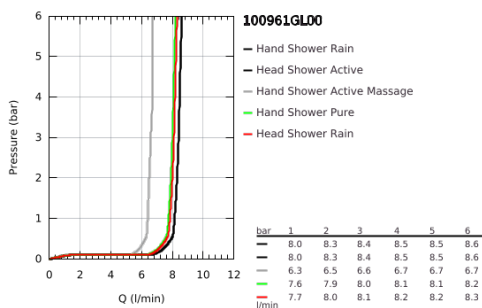

## 10 096 1GL 00 RAINSHOWER AQUA PURE SHOWER SYSTEM WITH THERMOSTAT FOR WALL MOUNTING

### PRODUCT DESCRIPTION (1/2)

- Colour: cool sunrise
- consisting of:
  - horizontal 435 mm shower arm
  - exposed SmartControl thermostat with metal housing
  - allows change between:
    - head shower Rainshower Aqua Duo square, 400 x 230 mm, black acrylic spray plate
    - swing angle 0° - 30°
    - spray patterns: GROHE PureRain, ActiveRain
  - hand shower Rainshower Aqua 130 (101 676), black acrylic spray plate
  - spray patterns: GROHE Rain, Rain+ and ActiveMassage
  - adjustable in height with gliding element
  - initial Rainshower Aqua Pure unit (101 672 9990) enclosed
  - shower hose 1750 mm
  - GROHE Rainshower Aqua Pure removes chlorine and odor (hand shower)
  - GROHE SmartTip showering spray selection via push of a ring
  - GROHE EcoJoy - less water, perfect flow
  - maximum flow rate (at 3 bar): 8.7 l/min
  - GROHE SmartControl with recessed metal buttons, push for ON-OFF, turn for volume adjustment from minimum to full flow
  - GROHE ProGrip Metal with knurl structure
  - GROHE TurboStat - compact cartridge with wax thermoelement
  - GROHE SafeStop - safety button at 38°C
  - GROHE SafeStop Plus - optional temperature limiter at 43°C included
  - integrated GROHE EasyReach shower tray (black glass)
  - GROHE DreamSpray - perfect spray pattern
  - GROHE LongLife finish
  - GROHE SpeedClean - effortless limescale removal
  - Inner WaterGuide - inner insulation for surface protection
  - TwistStop - to prevent hose from twisting
  - GROHE CoolTouch prevents scalding on hot surfaces
  - suitable for instantaneous heaters from 18 kW/h
  - minimum flow rate 5 l/min.