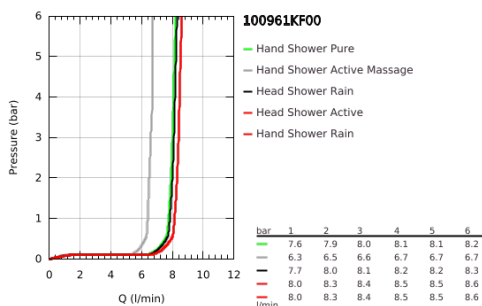

10 096 1KF 00 RAINSHOWER AQUA PURE SHOWER SYSTEM WITH THERMOSTAT FOR WALL MOUNTING

PRODUCT DESCRIPTION (1/2)

- Colour: phantom black
- consisting of:
 - horizontal 435 mm shower arm
 - exposed SmartControl thermostat with metal housing
 - allows change between:
 - head shower Rainshower Aqua Duo square, 400 x 230 mm, black acrylic spray plate
 - swing angle 0° - 30°
 - spray patterns: GROHE PureRain, ActiveRain
 - hand shower Rainshower Aqua 130 (101 676), black acrylic spray plate
 - spray patterns: GROHE Rain, Rain+ and ActiveMassage
 - adjustable in height with gliding element
 - initial Rainshower Aqua Pure unit (101 672 9990) enclosed
 - shower hose 1750 mm
 - GROHE Rainshower Aqua Pure removes chlorine and odor (hand shower)
 - GROHE SmartTip showering spray selection via push of a ring
 - GROHE EcoJoy - less water, perfect flow
 - maximum flow rate (at 3 bar): 8.7 l/min
 - GROHE SmartControl with recessed metal buttons, push for ON-OFF, turn for volume adjustment from minimum to full flow
 - GROHE ProGrip Metal with knurl structure
 - GROHE TurboStat - compact cartridge with wax thermoelement
 - GROHE SafeStop - safety button at 38°C
 - GROHE SafeStop Plus - optional temperature limiter at 43°C included
 - integrated GROHE EasyReach shower tray (black glass)
 - GROHE DreamSpray - perfect spray pattern
 - GROHE LongLife finish
 - GROHE SpeedClean - effortless limescale removal
 - Inner WaterGuide - inner insulation for surface protection
 - TwistStop - to prevent hose from twisting
 - GROHE CoolTouch prevents scalding on hot surfaces
 - suitable for instantaneous heaters from 18 kW/h
 - minimum flow rate 5 l/min.