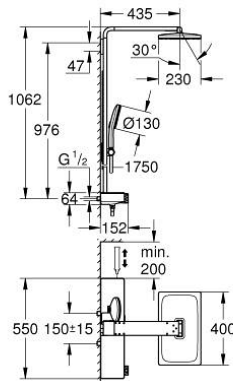

10 096 1KF 00 RAINSHOWER AQUA PURE SHOWER SYSTEM WITH THERMOSTAT FOR WALL MOUNTING

PRODUCT DESCRIPTION (1/2)

- Colour: phantom black
- consisting of:
 - horizontal 435 mm shower arm
 - exposed SmartControl thermostat with metal housing
 - allows change between:
 - head shower Rainshower Aqua Duo square, 400 x 230 mm, black acrylic spray plate
 - swing angle 0° - 30°
 - spray patterns: GROHE PureRain, ActiveRain
 - hand shower Rainshower Aqua 130 (101 676), black acrylic spray plate
 - spray patterns: GROHE Rain, Rain+ and ActiveMassage
 - adjustable in height with gliding element
 - initial Rainshower Aqua Pure unit (101 672 9990) enclosed
 - shower hose 1750 mm
 - GROHE Rainshower Aqua Pure removes chlorine and odor (hand shower)
 - GROHE SmartTip showering spray selection via push of a ring
 - GROHE EcoJoy - less water, perfect flow
 - maximum flow rate (at 3 bar): 8.7 l/min
 - GROHE SmartControl with recessed metal buttons, push for ON-OFF, turn for volume adjustment from minimum to full flow
 - GROHE ProGrip Metal with knurl structure
 - GROHE TurboStat - compact cartridge with wax thermoelement
 - GROHE SafeStop - safety button at 38°C
 - GROHE SafeStop Plus - optional temperature limiter at 43°C included
 - integrated GROHE EasyReach shower tray (black glass)
 - GROHE DreamSpray - perfect spray pattern
 - GROHE LongLife finish
 - GROHE SpeedClean - effortless limescale removal
 - Inner WaterGuide - inner insulation for surface protection
 - TwistStop - to prevent hose from twisting
 - GROHE CoolTouch prevents scalding on hot surfaces
 - suitable for instantaneous heaters from 18 kW/h
 - minimum flow rate 5 l/min.