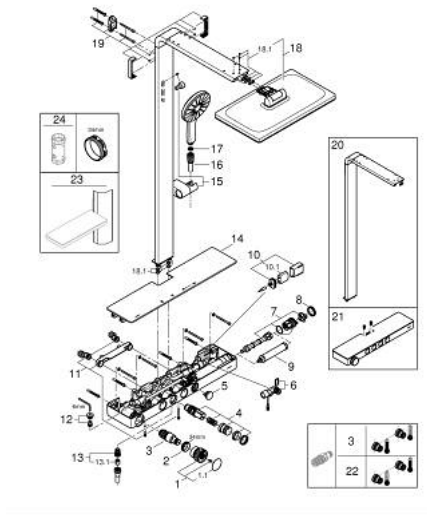

10 096 1KF 00 RAINSHOWER AQUA PURE SHOWER SYSTEM WITH THERMOSTAT FOR WALL MOUNTING

SPARE PARTS, November 2022 – now

- 1: temperature control handle (Spare part-nr. 108445KF00)
 - 1.1: cap (Spare part-nr. 108446KF00)
 - 2: Fitting ring (Spare part-nr. 47743000)
 - 3: Thermostatic compact cartridge 1/2" (Spare part-nr. 47439000)
 - 4: Pushbutton incl. cartridge (Spare part-nr. 108447KF00)
 - 5: pushbutton filter (Spare part-nr. 108448KF00)
 - 6: flow sensor (Spare part-nr. 1084529990)
 - 7: filter lock incl. dummy (Spare part-nr. 1084519990)
 - 8: cap filter (Spare part-nr. 108449KF00)
 - 9: Unit for Rainshower Aqua Pure shower systems (Spare part-nr. 1016729990)
 - 10: Battery housing (Spare part-nr. 42393000)
 - 10.1: Battery (Spare part-nr. 42886000)
 - 11: S-Union 1/2" X 3/4" (Spare part-nr. 1084559990)
 - 12: non-return valves (Spare part-nr. 108460999M)
 - 13: outlet nipple (Spare part-nr. 108454AL00)
 - 13.1: Non-return valve (Spare part-nr. 08565000)
 - 14: cover (Spare part-nr. 108484K000)
 - 15: glider (Spare part-nr. 108592KF00)
 - 16: Shower hose (Spare part-nr. 28388KF1)
 - 17: Dirt strainer (Spare part-nr. 0700200M)
 - 18: spare head shower (Spare part-nr. 108652KF00)
 - 18.1: set of replacement parts (Spare part-nr. 108603KF00)
 - 19: shower rail holder (Spare part-nr. 108588KF00)
 - 20: exchange shower system (Spare part-nr. 108558KF00)
 - 21: exchange-thermostat (Spare part-nr. 108549KF00)
 - 22: GROHE TurboStat cartridge 1/2" (Spare part-nr. 47175000)*
 - 23: Shelf (Spare part-nr. 101677KF00)*
 - 24: Socket Spanner (Spare part-nr. 19332000)*
- * Optional accessories