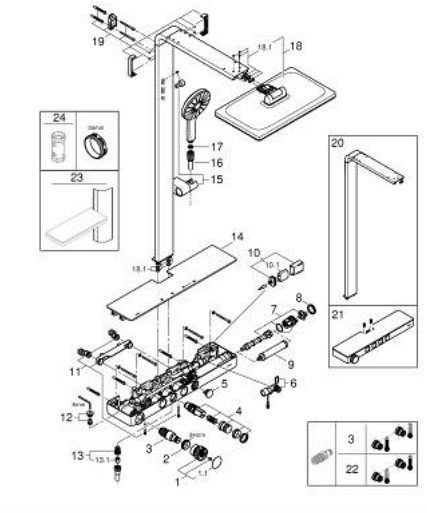

10 096 1KI 00 RAINSHOWER AQUA PURE SHOWER SYSTEM WITH THERMOSTAT FOR WALL MOUNTING

SPARE PARTS, July 2023 – now

1. 1: temperature control handle (Spare part-nr. 108445KF00)
   - 1.1: cap (Spare part-nr. 108446KF00)
   - 2: Fitting ring (Spare part-nr. 47743000)
   - 3: Thermostatic compact cartridge 1/2" (Spare part-nr. 47439000)
   - 4: Pushbutton incl. cartridge (Spare part-nr. 108447KF00)
   - 5: pushbutton filter (Spare part-nr. 108448KF00)
   - 6: flow sensor (Spare part-nr. 1084529990)
   - 7: filter lock incl. dummy (Spare part-nr. 1084519990)
   - 8: cap filter (Spare part-nr. 108449KF00)
   - 9: Unit for Rainshower Aqua Pure shower systems (Spare part-nr. 1016729990)
   - 10: Battery housing (Spare part-nr. 42393000)
   - 10.1: Battery (Spare part-nr. 42886000)
   - 11: S-Union 1/2" X 3/4" (Spare part-nr. 1084559990)
   - 12: non-return valves (Spare part-nr. 108460999M)
   - 13: outlet nipple (Spare part-nr. 108454AL00)
   - 13.1: Non-return valve (Spare part-nr. 08565000)
   - 14: cover (Spare part-nr. 108484K000)
   - 15: glider (Spare part-nr. 108592KI00)
   - 16: shower hose (Spare part-nr. 108655KI00)
   - 17: Dirt strainer (Spare part-nr. 0700200M)
   - 18: spare head shower (Spare part-nr. 108652KI00)
   - 18.1: set of replacement parts (Spare part-nr. 108603KI00)
   - 19: shower rail holder (Spare part-nr. 108588KF00)
   - 20: exchange shower system (Spare part-nr. 108558KI00)
   - 21: exchange-thermostat (Spare part-nr. 108549KI00)
   - 22: GROHE TurboStat cartridge 1/2" (Spare part-nr. 47175000)*
   - 23: Shelf (Spare part-nr. 101677KF00)*
   - 24: Socket Spanner (Spare part-nr. 19332000)*
2. Optional accessories