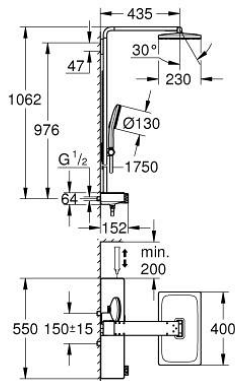

10 096 1KI 00 RAINSHOWER AQUA PURE SHOWER SYSTEM WITH THERMOSTAT FOR WALL MOUNTING

PRODUCT DESCRIPTION (1/2)

- Colour: black/chrome
- consisting of:
 - horizontal 435 mm shower arm
 - exposed SmartControl thermostat with metal housing
 - allows change between:
 - head shower Rainshower Aqua Duo square, 400 x 230 mm, black acrylic spray plate
 - swing angle 0° - 30°
 - spray patterns: GROHE PureRain, ActiveRain
 - hand shower Rainshower Aqua 130 (101 676), black acrylic spray plate
 - spray patterns: GROHE Rain, Rain+ and ActiveMassage
 - adjustable in height with gliding element
 - initial Rainshower Aqua Pure unit (101 672 9990) enclosed
 - shower hose 1750 mm
 - GROHE Rainshower Aqua Pure removes chlorine and odor (hand shower)
 - GROHE SmartTip showering spray selection via push of a ring
 - GROHE EcoJoy - less water, perfect flow
 - maximum flow rate (at 3 bar): 8.7 l/min
 - GROHE SmartControl with recessed metal buttons, push for ON-OFF, turn for volume adjustment from minimum to full flow
 - GROHE ProGrip Metal with knurl structure
 - GROHE TurboStat - compact cartridge with wax thermoelement
 - GROHE SafeStop - safety button at 38°C
 - GROHE SafeStop Plus - optional temperature limiter at 43°C included
 - integrated GROHE EasyReach shower tray (black glass)
 - GROHE DreamSpray - perfect spray pattern
 - GROHE LongLife finish
 - GROHE SpeedClean - effortless limescale removal
 - Inner WaterGuide - inner insulation for surface protection
 - TwistStop - to prevent hose from twisting
 - GROHE CoolTouch prevents scalding on hot surfaces
 - suitable for instantaneous heaters from 18 kW/h
 - minimum flow rate 5 l/min.