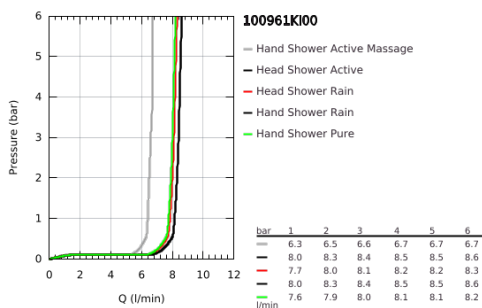

10 096 1KI 00 RAINSHOWER AQUA PURE SHOWER SYSTEM WITH THERMOSTAT FOR WALL MOUNTING

PRODUCT DESCRIPTION (1/2)

- Colour: black/chrome
- consisting of:
 - horizontal 435 mm shower arm
 - exposed SmartControl thermostat with metal housing
 - allows change between:
 - head shower Rainshower Aqua Duo square, 400 x 230 mm, black acrylic spray plate
 - swing angle 0° - 30°
 - spray patterns: GROHE PureRain, ActiveRain
 - hand shower Rainshower Aqua 130 (101 676), black acrylic spray plate
 - spray patterns: GROHE Rain, Rain+ and ActiveMassage
 - adjustable in height with gliding element
 - initial Rainshower Aqua Pure unit (101 672 9990) enclosed
 - shower hose 1750 mm
 - GROHE Rainshower Aqua Pure removes chlorine and odor (hand shower)
 - GROHE SmartTip showering spray selection via push of a ring
 - GROHE EcoJoy - less water, perfect flow
 - maximum flow rate (at 3 bar): 8.7 l/min
 - GROHE SmartControl with recessed metal buttons, push for ON-OFF, turn for volume adjustment from minimum to full flow
 - GROHE ProGrip Metal with knurl structure
 - GROHE TurboStat - compact cartridge with wax thermoelement
 - GROHE SafeStop - safety button at 38°C
 - GROHE SafeStop Plus - optional temperature limiter at 43°C included
 - integrated GROHE EasyReach shower tray (black glass)
 - GROHE DreamSpray - perfect spray pattern
 - GROHE LongLife finish
 - GROHE SpeedClean - effortless limescale removal
 - Inner WaterGuide - inner insulation for surface protection
 - TwistStop - to prevent hose from twisting
 - GROHE CoolTouch prevents scalding on hot surfaces
 - suitable for instantaneous heaters from 18 kW/h
 - minimum flow rate 5 l/min.