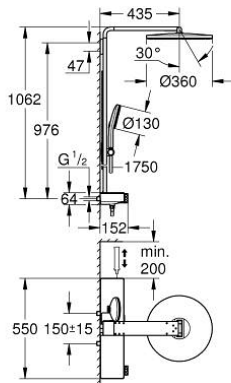

10 096 400 00 RAINSHOWER AQUA PURE SHOWER SYSTEM WITH THERMOSTAT FOR WALL MOUNTING

PRODUCT DESCRIPTION (1/2)

- Colour: chrome
- consisting of:
 - horizontal 435 mm shower arm
 - exposed SmartControl thermostat with metal housing
 - allows change between:
 - head shower Rainshower Aqua Duo round, 360 mm, white acrylic spray plate
 - swing angle 0° - 30°
 - spray patterns: GROHE PureRain, ActiveRain
 - hand shower Rainshower Aqua 130 (101 676 0000), white acrylic spray plate
 - spray patterns: GROHE Rain, Rain+ and ActiveMassage
 - adjustable in height with gliding element
 - initial Rainshower Aqua Pure unit (101 672 9990) enclosed
 - shower hose 1750 mm
 - GROHE Rainshower Aqua Pure removes chlorine and odor (hand shower)
 - GROHE SmartTip showering spray selection via push of a ring
 - GROHE EcoJoy - less water, perfect flow
 - maximum flow rate (at 3 bar): 8.7 l/min
 - GROHE SmartControl with recessed metal buttons, push for ON-OFF, turn for volume adjustment from minimum to full flow
 - GROHE ProGrip Metal with knurl structure
 - GROHE TurboStat - compact cartridge with wax thermoelement
 - GROHE SafeStop - safety button at 38°C
 - GROHE SafeStop Plus - optional temperature limiter at 43°C included
 - integrated GROHE EasyReach shower tray (white glass)
 - GROHE DreamSpray - perfect spray pattern
 - GROHE LongLife finish
 - GROHE SpeedClean - effortless limescale removal
 - Inner WaterGuide - inner insulation for surface protection
 - TwistStop - to prevent hose from twisting
 - GROHE CoolTouch prevents scalding on hot surfaces
 - suitable for instantaneous heaters from 18 kW/h