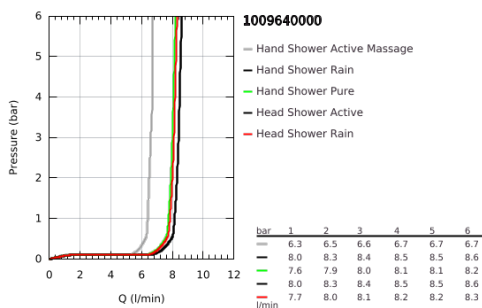

10 096 400 00 RAINSHOWER AQUA PURE SHOWER SYSTEM WITH THERMOSTAT FOR WALL MOUNTING

PRODUCT DESCRIPTION (1/2)

- Colour: chrome
- consisting of:
 - horizontal 435 mm shower arm
 - exposed SmartControl thermostat with metal housing
 - allows change between:
 - head shower Rainshower Aqua Duo round, 360 mm, white acrylic spray plate
 - swing angle 0° - 30°
 - spray patterns: GROHE PureRain, ActiveRain
 - hand shower Rainshower Aqua 130 (101 676 0000), white acrylic spray plate
 - spray patterns: GROHE Rain, Rain+ and ActiveMassage
 - adjustable in height with gliding element
 - initial Rainshower Aqua Pure unit (101 672 9990) enclosed
 - shower hose 1750 mm
 - GROHE Rainshower Aqua Pure removes chlorine and odor (hand shower)
 - GROHE SmartTip showering spray selection via push of a ring
 - GROHE EcoJoy - less water, perfect flow
 - maximum flow rate (at 3 bar): 8.7 l/min
 - GROHE SmartControl with recessed metal buttons, push for ON-OFF, turn for volume adjustment from minimum to full flow
 - GROHE ProGrip Metal with knurl structure
 - GROHE TurboStat - compact cartridge with wax thermoelement
 - GROHE SafeStop - safety button at 38°C
 - GROHE SafeStop Plus - optional temperature limiter at 43°C included
 - integrated GROHE EasyReach shower tray (white glass)
 - GROHE DreamSpray - perfect spray pattern
 - GROHE LongLife finish
 - GROHE SpeedClean - effortless limescale removal
 - Inner WaterGuide - inner insulation for surface protection
 - TwistStop - to prevent hose from twisting
 - GROHE CoolTouch prevents scalding on hot surfaces
 - suitable for instantaneous heaters from 18 kW/h