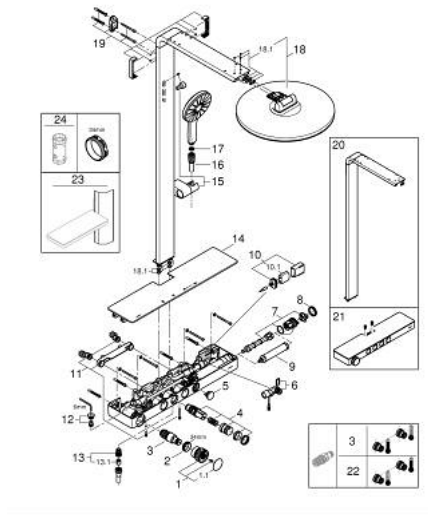

10 096 400 00 RAINSHOWER AQUA PURE SHOWER SYSTEM WITH THERMOSTAT FOR WALL MOUNTING

SPARE PARTS, November 2022 – now

1. 1: temperature control handle (Spare part-nr. 1084450000)
   - 1.1: cap (Spare part-nr. 1084460000)
   - 2: Fitting ring (Spare part-nr. 47743000)
   - 3: Thermostatic compact cartridge 1/2" (Spare part-nr. 47439000)
   - 4: Pushbutton incl. cartridge (Spare part-nr. 1084470000)
   - 5: pushbutton filter (Spare part-nr. 1084480000)
   - 6: flow sensor (Spare part-nr. 1084529990)
   - 7: filter lock incl. dummy (Spare part-nr. 1084519990)
   - 8: cap filter (Spare part-nr. 1084490000)
   - 9: Unit for Rainshower Aqua Pure shower systems (Spare part-nr. 1016729990)
   - 10: Battery housing (Spare part-nr. 42393000)
   - 10.1: Battery (Spare part-nr. 42886000)
   - 11: S-Union 1/2" X 3/4" (Spare part-nr. 1084559990)
   - 12: non-return valves (Spare part-nr. 108460999M)
   - 13: outlet nipple (Spare part-nr. 1084540000)
   - 13.1: Non-return valve (Spare part-nr. 08565000)
   - 14: cover (Spare part-nr. 108484LN00)
   - 15: glider (Spare part-nr. 1085920000)
   - 16: shower hose (Spare part-nr. 1086550000)
   - 17: Dirt strainer (Spare part-nr. 0700200M)
   - 18: spare head shower (Spare part-nr. 1086180000)
   - 18.1: set of replacement parts (Spare part-nr. 1086030000)
   - 19: shower rail holder (Spare part-nr. 1085880000)
   - 20: exchange shower system (Spare part-nr. 1085580000)
   - 21: exchange-thermostat (Spare part-nr. 1085490000)
   - 22: GROHE TurboStat cartridge 1/2" (Spare part-nr. 47175000)*
   - 23: Shelf (Spare part-nr. 1016770000)*
   - 24: Socket Spanner (Spare part-nr. 19332000)*
2. Optional accessories