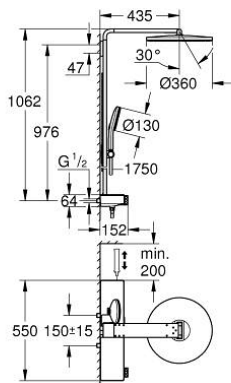

10 096 4AL 00 RAINSHOWER AQUA PURE SHOWER SYSTEM WITH THERMOSTAT FOR WALL MOUNTING

PRODUCT DESCRIPTION (1/2)

- Colour: brushed hard graphite
- consisting of:
 - horizontal 435 mm shower arm
 - exposed SmartControl thermostat with metal housing
 - allows change between:
 - head shower Rainshower Aqua Duo round, 360 mm, black acrylic spray plate
 - swing angle 0° - 30°
 - spray patterns: GROHE PureRain, ActiveRain
 - hand shower Rainshower Aqua 130 (101 676), black acrylic spray plate
 - spray patterns: GROHE Rain, Rain+ and ActiveMassage
 - adjustable in height with gliding element
 - initial Rainshower Aqua Pure unit (101 672 9990) enclosed
 - shower hose 1750 mm
 - GROHE Rainshower Aqua Pure removes chlorine and odor (hand shower)
 - GROHE SmartTip showering spray selection via push of a ring
 - GROHE EcoJoy - less water, perfect flow
 - maximum flow rate (at 3 bar): 8.7 l/min
 - GROHE SmartControl with recessed metal buttons, push for ON-OFF, turn for volume adjustment from minimum to full flow
 - GROHE ProGrip Metal with knurl structure
 - GROHE TurboStat - compact cartridge with wax thermoelement
 - GROHE SafeStop - safety button at 38°C
 - GROHE SafeStop Plus - optional temperature limiter at 43°C included
 - integrated GROHE EasyReach shower tray (black glass)
 - GROHE DreamSpray - perfect spray pattern
 - GROHE LongLife finish
 - GROHE SpeedClean - effortless limescale removal
 - Inner WaterGuide - inner insulation for surface protection
 - TwistStop - to prevent hose from twisting
 - GROHE CoolTouch prevents scalding on hot surfaces
 - suitable for instantaneous heaters from 18 kW/h
 - minimum flow rate 5 l/min.