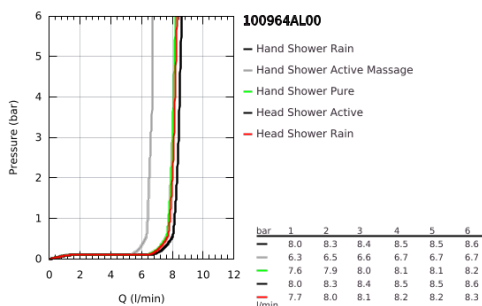

10 096 4AL 00 RAINSHOWER AQUA PURE SHOWER SYSTEM WITH THERMOSTAT FOR WALL MOUNTING

PRODUCT DESCRIPTION (1/2)

- Colour: brushed hard graphite
- consisting of:
 - horizontal 435 mm shower arm
 - exposed SmartControl thermostat with metal housing
 - allows change between:
 - head shower Rainshower Aqua Duo round, 360 mm, black acrylic spray plate
 - swing angle 0° - 30°
 - spray patterns: GROHE PureRain, ActiveRain
 - hand shower Rainshower Aqua 130 (101 676), black acrylic spray plate
 - spray patterns: GROHE Rain, Rain+ and ActiveMassage
 - adjustable in height with gliding element
 - initial Rainshower Aqua Pure unit (101 672 9990) enclosed
 - shower hose 1750 mm
 - GROHE Rainshower Aqua Pure removes chlorine and odor (hand shower)
 - GROHE SmartTip showering spray selection via push of a ring
 - GROHE EcoJoy - less water, perfect flow
 - maximum flow rate (at 3 bar): 8.7 l/min
 - GROHE SmartControl with recessed metal buttons, push for ON-OFF, turn for volume adjustment from minimum to full flow
 - GROHE ProGrip Metal with knurl structure
 - GROHE TurboStat - compact cartridge with wax thermoelement
 - GROHE SafeStop - safety button at 38°C
 - GROHE SafeStop Plus - optional temperature limiter at 43°C included
 - integrated GROHE EasyReach shower tray (black glass)
 - GROHE DreamSpray - perfect spray pattern
 - GROHE LongLife finish
 - GROHE SpeedClean - effortless limescale removal
 - Inner WaterGuide - inner insulation for surface protection
 - TwistStop - to prevent hose from twisting
 - GROHE CoolTouch prevents scalding on hot surfaces
 - suitable for instantaneous heaters from 18 kW/h
 - minimum flow rate 5 l/min.