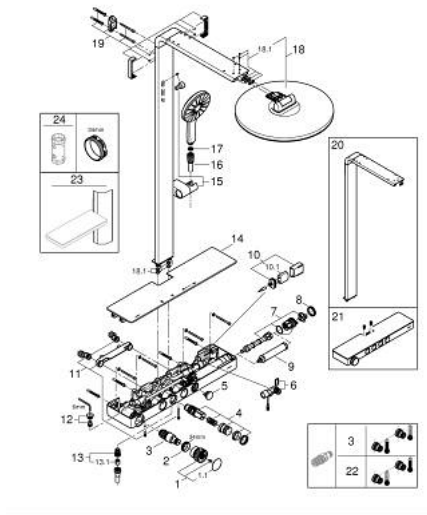

10 096 4AL 00 RAINSHOWER AQUA PURE SHOWER SYSTEM WITH THERMOSTAT FOR WALL MOUNTING

SPARE PARTS, November 2022 – now

- 1: temperature control handle (Spare part-nr. 108445AL00)
 - 1.1: cap (Spare part-nr. 108446AL00)
 - 2: Fitting ring (Spare part-nr. 47743000)
 - 3: Thermostatic compact cartridge 1/2" (Spare part-nr. 47439000)
 - 4: Pushbutton incl. cartridge (Spare part-nr. 108447AL00)
 - 5: pushbutton filter (Spare part-nr. 108448AL00)
 - 6: flow sensor (Spare part-nr. 1084529990)
 - 7: filter lock incl. dummy (Spare part-nr. 1084519990)
 - 8: cap filter (Spare part-nr. 108449AL00)
 - 9: Unit for Rainshower Aqua Pure shower systems (Spare part-nr. 1016729990)
 - 10: Battery housing (Spare part-nr. 42393000)
 - 10.1: Battery (Spare part-nr. 42886000)
 - 11: S-Union 1/2" X 3/4" (Spare part-nr. 1084559990)
 - 12: non-return valves (Spare part-nr. 108460999M)
 - 13: outlet nipple (Spare part-nr. 1084540000)
 - 13.1: Non-return valve (Spare part-nr. 08565000)
 - 14: cover (Spare part-nr. 108484K000)
 - 15: glider (Spare part-nr. 108592AL00)
 - 16: shower hose (Spare part-nr. 108655A000)
 - 17: Dirt strainer (Spare part-nr. 0700200M)
 - 18: spare head shower (Spare part-nr. 108618AL00)
 - 18.1: set of replacement parts (Spare part-nr. 108603AL00)
 - 19: shower rail holder (Spare part-nr. 108588AL00)
 - 20: exchange shower system (Spare part-nr. 108558AL00)
 - 21: exchange-thermostat (Spare part-nr. 108549AL00)
 - 22: GROHE TurboStat cartridge 1/2" (Spare part-nr. 47175000)*
 - 23: Shelf (Spare part-nr. 101677AL00)*
 - 24: Socket Spanner (Spare part-nr. 19332000)*
- * Optional accessories