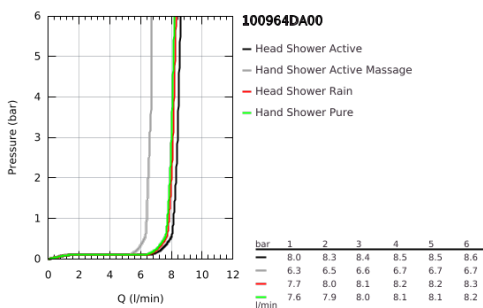

10 096 4DA 00 RAINSHOWER AQUA PURE SHOWER SYSTEM WITH THERMOSTAT FOR WALL MOUNTING

PRODUCT DESCRIPTION (1/2)

- Colour: warm sunset
- consisting of:
 - horizontal 435 mm shower arm
 - exposed SmartControl thermostat with metal housing
 - allows change between:
 - head shower Rainshower Aqua Duo round, 360 mm, black acrylic spray plate
 - swing angle 0° - 30°
 - spray patterns: GROHE PureRain, ActiveRain
 - hand shower Rainshower Aqua 130 (101 676), black acrylic spray plate
 - spray patterns: GROHE Rain, Rain+ and ActiveMassage
 - adjustable in height with gliding element
 - initial Rainshower Aqua Pure unit (101 672 9990) enclosed
 - shower hose 1750 mm
 - GROHE Rainshower Aqua Pure removes chlorine and odor (hand shower)
 - GROHE SmartTip showering spray selection via push of a ring
 - GROHE EcoJoy - less water, perfect flow
 - maximum flow rate (at 3 bar): 8.7 l/min
 - GROHE SmartControl with recessed metal buttons, push for ON-OFF, turn for volume adjustment from minimum to full flow
 - GROHE ProGrip Metal with knurl structure
 - GROHE TurboStat - compact cartridge with wax thermoelement
 - GROHE SafeStop - safety button at 38°C
 - GROHE SafeStop Plus - optional temperature limiter at 43°C included
 - integrated GROHE EasyReach shower tray (black glass)
 - GROHE DreamSpray - perfect spray pattern
 - GROHE LongLife finish
 - GROHE SpeedClean - effortless limescale removal
 - Inner WaterGuide - inner insulation for surface protection
 - TwistStop - to prevent hose from twisting
 - GROHE CoolTouch prevents scalding on hot surfaces
 - suitable for instantaneous heaters from 18 kW/h
 - minimum flow rate 5 l/min.