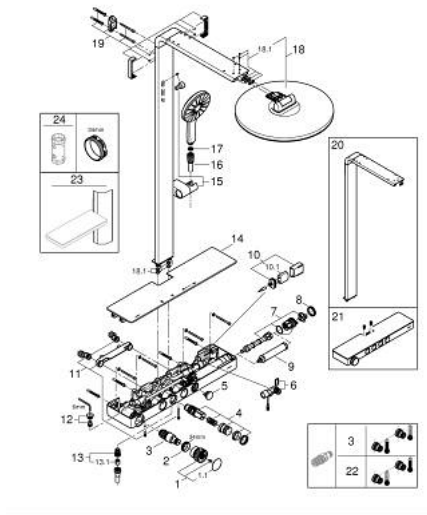

10 096 4DA 00 RAINSHOWER AQUA PURE SHOWER SYSTEM WITH THERMOSTAT FOR WALL MOUNTING

SPARE PARTS, November 2022 – now

- 1: temperature control handle (Spare part-nr. 108445DA00)
 - 1.1: cap (Spare part-nr. 108446DA00)
 - 2: Fitting ring (Spare part-nr. 47743000)
 - 3: Thermostatic compact cartridge 1/2" (Spare part-nr. 47439000)
 - 4: Pushbutton incl. cartridge (Spare part-nr. 108447DA00)
 - 5: pushbutton filter (Spare part-nr. 108448DA00)
 - 6: flow sensor (Spare part-nr. 1084529990)
 - 7: filter lock incl. dummy (Spare part-nr. 1084519990)
 - 8: cap filter (Spare part-nr. 108449DA00)
 - 9: Unit for Rainshower Aqua Pure shower systems (Spare part-nr. 1016729990)
 - 10: Battery housing (Spare part-nr. 42393000)
 - 10.1: Battery (Spare part-nr. 42886000)
 - 11: S-Union 1/2" X 3/4" (Spare part-nr. 1084559990)
 - 12: non-return valves (Spare part-nr. 108460999M)
 - 13: outlet nipple (Spare part-nr. 1084540000)
 - 13.1: Non-return valve (Spare part-nr. 08565000)
 - 14: cover (Spare part-nr. 108484K000)
 - 15: glider (Spare part-nr. 108592DA00)
 - 16: shower hose (Spare part-nr. 108655DA00)
 - 17: Dirt strainer (Spare part-nr. 0700200M)
 - 18: spare head shower (Spare part-nr. 108618DA00)
 - 18.1: set of replacement parts (Spare part-nr. 108603DA00)
 - 19: shower rail holder (Spare part-nr. 108588DA00)
 - 20: exchange shower system (Spare part-nr. 108558DA00)
 - 21: exchange-thermostat (Spare part-nr. 108549DA00)
 - 22: GROHE TurboStat cartridge 1/2" (Spare part-nr. 47175000)*
 - 23: Shelf (Spare part-nr. 101677DA00)*
 - 24: Socket Spanner (Spare part-nr. 19332000)*
- * Optional accessories