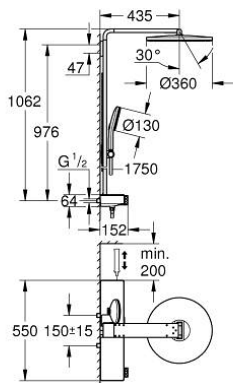

10 096 4DA 00 RAINSHOWER AQUA PURE SHOWER SYSTEM WITH THERMOSTAT FOR WALL MOUNTING

PRODUCT DESCRIPTION (1/2)

- Colour: warm sunset
- consisting of:
 - horizontal 435 mm shower arm
 - exposed SmartControl thermostat with metal housing
 - allows change between:
 - head shower Rainshower Aqua Duo round, 360 mm, black acrylic spray plate
 - swing angle 0° - 30°
 - spray patterns: GROHE PureRain, ActiveRain
 - hand shower Rainshower Aqua 130 (101 676), black acrylic spray plate
 - spray patterns: GROHE Rain, Rain+ and ActiveMassage
 - adjustable in height with gliding element
 - initial Rainshower Aqua Pure unit (101 672 9990) enclosed
 - shower hose 1750 mm
 - GROHE Rainshower Aqua Pure removes chlorine and odor (hand shower)
 - GROHE SmartTip showering spray selection via push of a ring
 - GROHE EcoJoy - less water, perfect flow
 - maximum flow rate (at 3 bar): 8.7 l/min
 - GROHE SmartControl with recessed metal buttons, push for ON-OFF, turn for volume adjustment from minimum to full flow
 - GROHE ProGrip Metal with knurl structure
 - GROHE TurboStat - compact cartridge with wax thermoelement
 - GROHE SafeStop - safety button at 38°C
 - GROHE SafeStop Plus - optional temperature limiter at 43°C included
 - integrated GROHE EasyReach shower tray (black glass)
 - GROHE DreamSpray - perfect spray pattern
 - GROHE LongLife finish
 - GROHE SpeedClean - effortless limescale removal
 - Inner WaterGuide - inner insulation for surface protection
 - TwistStop - to prevent hose from twisting
 - GROHE CoolTouch prevents scalding on hot surfaces
 - suitable for instantaneous heaters from 18 kW/h
 - minimum flow rate 5 l/min.