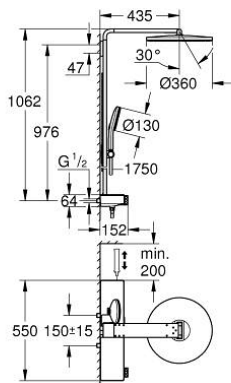

10 096 4GL 00 RAINSHOWER AQUA PURE SHOWER SYSTEM WITH THERMOSTAT FOR WALL MOUNTING

PRODUCT DESCRIPTION (1/2)

- Colour: cool sunrise
- consisting of:
 - horizontal 435 mm shower arm
 - exposed SmartControl thermostat with metal housing
 - allows change between:
 - head shower Rainshower Aqua Duo round, 360 mm, black acrylic spray plate
 - swing angle 0° - 30°
 - spray patterns: GROHE PureRain, ActiveRain
 - hand shower Rainshower Aqua 130 (101 676), black acrylic spray plate
 - spray patterns: GROHE Rain, Rain+ and ActiveMassage
 - adjustable in height with gliding element
 - initial Rainshower Aqua Pure unit (101 672 9990) enclosed
 - shower hose 1750 mm
 - GROHE Rainshower Aqua Pure removes chlorine and odor (hand shower)
 - GROHE SmartTip showering spray selection via push of a ring
 - GROHE EcoJoy - less water, perfect flow
 - maximum flow rate (at 3 bar): 8.7 l/min
 - GROHE SmartControl with recessed metal buttons, push for ON-OFF, turn for volume adjustment from minimum to full flow
 - GROHE ProGrip Metal with knurl structure
 - GROHE TurboStat - compact cartridge with wax thermoelement
 - GROHE SafeStop - safety button at 38°C
 - GROHE SafeStop Plus - optional temperature limiter at 43°C included
 - integrated GROHE EasyReach shower tray (black glass)
 - GROHE DreamSpray - perfect spray pattern
 - GROHE LongLife finish
 - GROHE SpeedClean - effortless limescale removal
 - Inner WaterGuide - inner insulation for surface protection
 - TwistStop - to prevent hose from twisting
 - GROHE CoolTouch prevents scalding on hot surfaces
 - suitable for instantaneous heaters from 18 kW/h
 - minimum flow rate 5 l/min.