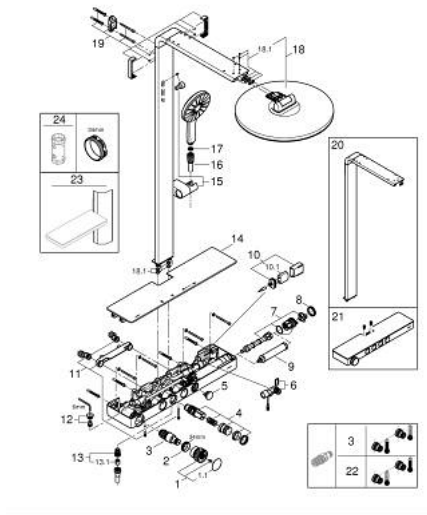

10 096 4GL 00 RAINSHOWER AQUA PURE SHOWER SYSTEM WITH THERMOSTAT FOR WALL MOUNTING

SPARE PARTS, November 2022 – now

- 1: temperature control handle (Spare part-nr. 108445GL00)
 - 1.1: cap (Spare part-nr. 108446GL00)
 - 2: Fitting ring (Spare part-nr. 47743000)
 - 3: Thermostatic compact cartridge 1/2" (Spare part-nr. 47439000)
 - 4: Pushbutton incl. cartridge (Spare part-nr. 108447GL00)
 - 5: pushbutton filter (Spare part-nr. 108448GL00)
 - 6: flow sensor (Spare part-nr. 1084529990)
 - 7: filter lock incl. dummy (Spare part-nr. 1084519990)
 - 8: cap filter (Spare part-nr. 108449GL00)
 - 9: Unit for Rainshower Aqua Pure shower systems (Spare part-nr. 1016729990)
 - 10: Battery housing (Spare part-nr. 42393000)
 - 10.1: Battery (Spare part-nr. 42886000)
 - 11: S-Union 1/2" X 3/4" (Spare part-nr. 1084559990)
 - 12: non-return valves (Spare part-nr. 108460999M)
 - 13: outlet nipple (Spare part-nr. 1084540000)
 - 13.1: Non-return valve (Spare part-nr. 08565000)
 - 14: cover (Spare part-nr. 108484K000)
 - 15: glider (Spare part-nr. 108592GL00)
 - 16: shower hose (Spare part-nr. 108655GL00)
 - 17: Dirt strainer (Spare part-nr. 0700200M)
 - 18: spare head shower (Spare part-nr. 108618GL00)
 - 18.1: set of replacement parts (Spare part-nr. 108603GL00)
 - 19: shower rail holder (Spare part-nr. 108588GL00)
 - 20: exchange shower system (Spare part-nr. 108558GL00)
 - 21: exchange-thermostat (Spare part-nr. 108549GL00)
 - 22: GROHE TurboStat cartridge 1/2" (Spare part-nr. 47175000)*
 - 23: Shelf (Spare part-nr. 101677GL00)*
 - 24: Socket Spanner (Spare part-nr. 19332000)*
- * Optional accessories