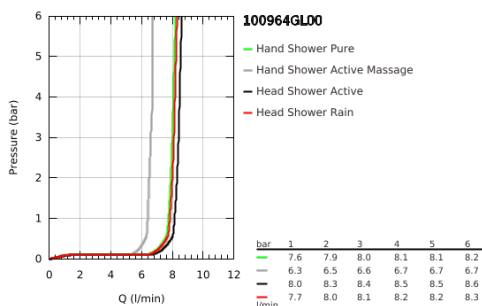

10 096 4GL 00 RAINSHOWER AQUA PURE SHOWER SYSTEM WITH THERMOSTAT FOR WALL MOUNTING

PRODUCT DESCRIPTION (1/2)

- Colour: cool sunrise
- consisting of:
 - horizontal 435 mm shower arm
 - exposed SmartControl thermostat with metal housing
 - allows change between:
 - head shower Rainshower Aqua Duo round, 360 mm, black acrylic spray plate
 - swing angle 0° - 30°
 - spray patterns: GROHE PureRain, ActiveRain
 - hand shower Rainshower Aqua 130 (101 676), black acrylic spray plate
 - spray patterns: GROHE Rain, Rain+ and ActiveMassage
 - adjustable in height with gliding element
 - initial Rainshower Aqua Pure unit (101 672 9990) enclosed
 - shower hose 1750 mm
 - GROHE Rainshower Aqua Pure removes chlorine and odor (hand shower)
 - GROHE SmartTip showering spray selection via push of a ring
 - GROHE EcoJoy - less water, perfect flow
 - maximum flow rate (at 3 bar): 8.7 l/min
 - GROHE SmartControl with recessed metal buttons, push for ON-OFF, turn for volume adjustment from minimum to full flow
 - GROHE ProGrip Metal with knurl structure
 - GROHE TurboStat - compact cartridge with wax thermoelement
 - GROHE SafeStop - safety button at 38°C
 - GROHE SafeStop Plus - optional temperature limiter at 43°C included
 - integrated GROHE EasyReach shower tray (black glass)
 - GROHE DreamSpray - perfect spray pattern
 - GROHE LongLife finish
 - GROHE SpeedClean - effortless limescale removal
 - Inner WaterGuide - inner insulation for surface protection
 - TwistStop - to prevent hose from twisting
 - GROHE CoolTouch prevents scalding on hot surfaces
 - suitable for instantaneous heaters from 18 kW/h
 - minimum flow rate 5 l/min.