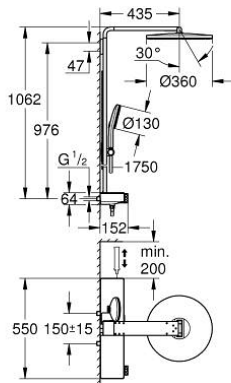

10 096 4KF 00 RAINSHOWER AQUA PURE SHOWER SYSTEM WITH THERMOSTAT FOR WALL MOUNTING

PRODUCT DESCRIPTION (1/2)

- Colour: phantom black
- consisting of:
 - horizontal 435 mm shower arm
 - exposed SmartControl thermostat with metal housing
 - allows change between:
 - head shower Rainshower Aqua Duo round, 360 mm, black acrylic spray plate
 - swing angle 0° - 30°
 - spray patterns: GROHE PureRain, ActiveRain
 - hand shower Rainshower Aqua 130 (101 676), black acrylic spray plate
 - spray patterns: GROHE Rain, Rain+ and ActiveMassage
 - adjustable in height with gliding element
 - initial Rainshower Aqua Pure unit (101 672 9990) enclosed
 - shower hose 1750 mm
 - GROHE Rainshower Aqua Pure removes chlorine and odor (hand shower)
 - GROHE SmartTip showering spray selection via push of a ring
 - GROHE EcoJoy - less water, perfect flow
 - maximum flow rate (at 3 bar): 8.7 l/min
 - GROHE SmartControl with recessed metal buttons, push for ON-OFF, turn for volume adjustment from minimum to full flow
 - GROHE ProGrip Metal with knurl structure
 - GROHE TurboStat - compact cartridge with wax thermoelement
 - GROHE SafeStop - safety button at 38°C
 - GROHE SafeStop Plus - optional temperature limiter at 43°C included
 - integrated GROHE EasyReach shower tray (black glass)
 - GROHE DreamSpray - perfect spray pattern
 - GROHE LongLife finish
 - GROHE SpeedClean - effortless limescale removal
 - Inner WaterGuide - inner insulation for surface protection
 - TwistStop - to prevent hose from twisting
 - GROHE CoolTouch prevents scalding on hot surfaces
 - suitable for instantaneous heaters from 18 kW/h
 - minimum flow rate 5 l/min.