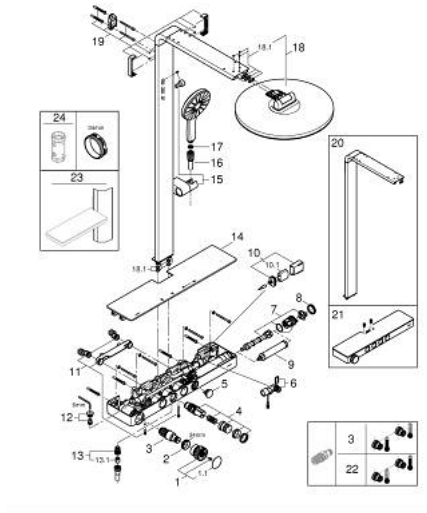

10 096 4KF 00 RAINSHOWER AQUA PURE SHOWER SYSTEM WITH THERMOSTAT FOR WALL MOUNTING

SPARE PARTS, November 2022 – now

- 1: temperature control handle (Spare part-nr. 108445KF00)
 - 1.1: cap (Spare part-nr. 108446KF00)
 - 2: Fitting ring (Spare part-nr. 47743000)
 - 3: Thermostatic compact cartridge 1/2" (Spare part-nr. 47439000)
 - 4: Pushbutton incl. cartridge (Spare part-nr. 108447KF00)
 - 5: pushbutton filter (Spare part-nr. 108448KF00)
 - 6: flow sensor (Spare part-nr. 1084529990)
 - 7: filter lock incl. dummy (Spare part-nr. 1084519990)
 - 8: cap filter (Spare part-nr. 108449KF00)
 - 9: Unit for Rainshower Aqua Pure shower systems (Spare part-nr. 1016729990)
 - 10: Battery housing (Spare part-nr. 42393000)
 - 10.1: Battery (Spare part-nr. 42886000)
 - 11: S-Union 1/2" X 3/4" (Spare part-nr. 1084559990)
 - 12: non-return valves (Spare part-nr. 108460999M)
 - 13: outlet nipple (Spare part-nr. 108454AL00)
 - 13.1: Non-return valve (Spare part-nr. 08565000)
 - 14: cover (Spare part-nr. 108484K000)
 - 15: glider (Spare part-nr. 108592KF00)
 - 16: Shower hose (Spare part-nr. 28388KF1)
 - 17: Dirt strainer (Spare part-nr. 0700200M)
 - 18: spare head shower (Spare part-nr. 108618KF00)
 - 18.1: set of replacement parts (Spare part-nr. 108603KF00)
 - 19: shower rail holder (Spare part-nr. 108588KF00)
 - 20: exchange shower system (Spare part-nr. 108558KF00)
 - 21: exchange-thermostat (Spare part-nr. 108549KF00)
 - 22: GROHE TurboStat cartridge 1/2" (Spare part-nr. 47175000)*
 - 23: Shelf (Spare part-nr. 101677KF00)*
 - 24: Socket Spanner (Spare part-nr. 19332000)*
- * Optional accessories