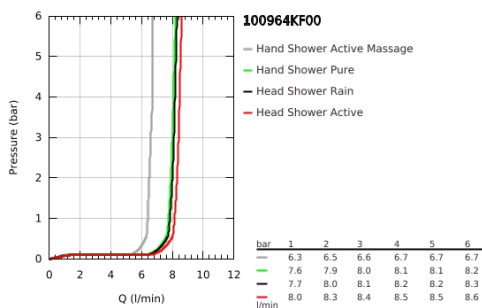

10 096 4KF 00 RAINSHOWER AQUA PURE SHOWER SYSTEM WITH THERMOSTAT FOR WALL MOUNTING

PRODUCT DESCRIPTION (1/2)

- Colour: phantom black
- consisting of:
 - horizontal 435 mm shower arm
 - exposed SmartControl thermostat with metal housing
 - allows change between:
 - head shower Rainshower Aqua Duo round, 360 mm, black acrylic spray plate
 - swing angle 0° - 30°
 - spray patterns: GROHE PureRain, ActiveRain
 - hand shower Rainshower Aqua 130 (101 676), black acrylic spray plate
 - spray patterns: GROHE Rain, Rain+ and ActiveMassage
 - adjustable in height with gliding element
 - initial Rainshower Aqua Pure unit (101 672 9990) enclosed
 - shower hose 1750 mm
 - GROHE Rainshower Aqua Pure removes chlorine and odor (hand shower)
 - GROHE SmartTip showering spray selection via push of a ring
 - GROHE EcoJoy - less water, perfect flow
 - maximum flow rate (at 3 bar): 8.7 l/min
 - GROHE SmartControl with recessed metal buttons, push for ON-OFF, turn for volume adjustment from minimum to full flow
 - GROHE ProGrip Metal with knurl structure
 - GROHE TurboStat - compact cartridge with wax thermoelement
 - GROHE SafeStop - safety button at 38°C
 - GROHE SafeStop Plus - optional temperature limiter at 43°C included
 - integrated GROHE EasyReach shower tray (black glass)
 - GROHE DreamSpray - perfect spray pattern
 - GROHE LongLife finish
 - GROHE SpeedClean - effortless limescale removal
 - Inner WaterGuide - inner insulation for surface protection
 - TwistStop - to prevent hose from twisting
 - GROHE CoolTouch prevents scalding on hot surfaces
 - suitable for instantaneous heaters from 18 kW/h
 - minimum flow rate 5 l/min.