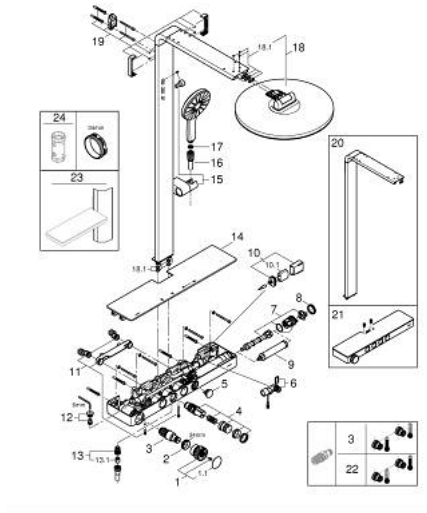

10 096 4KI 00 RAINSHOWER AQUA PURE SHOWER SYSTEM WITH THERMOSTAT FOR WALL MOUNTING

SPARE PARTS, July 2023 – now

1. 1: temperature control handle (Spare part-nr. 108445KF00)
   - 1.1: cap (Spare part-nr. 108446KF00)
   - 2: Fitting ring (Spare part-nr. 47743000)
   - 3: Thermostatic compact cartridge 1/2" (Spare part-nr. 47439000)
   - 4: Pushbutton incl. cartridge (Spare part-nr. 108447KF00)
   - 5: pushbutton filter (Spare part-nr. 108448KF00)
   - 6: flow sensor (Spare part-nr. 1084529990)
   - 7: filter lock incl. dummy (Spare part-nr. 1084519990)
   - 8: cap filter (Spare part-nr. 108449KF00)
   - 9: Unit for Rainshower Aqua Pure shower systems (Spare part-nr. 1016729990)
   - 10: Battery housing (Spare part-nr. 42393000)
   - 10.1: Battery (Spare part-nr. 42886000)
   - 11: S-Union 1/2" X 3/4" (Spare part-nr. 1084559990)
   - 12: non-return valves (Spare part-nr. 108460999M)
   - 13: outlet nipple (Spare part-nr. 108454AL00)
   - 13.1: Non-return valve (Spare part-nr. 08565000)
   - 14: cover (Spare part-nr. 108484K000)
   - 15: glider (Spare part-nr. 108592KI00)
   - 16: shower hose (Spare part-nr. 108655KI00)
   - 17: Dirt strainer (Spare part-nr. 0700200M)
   - 18: spare head shower (Spare part-nr. 108618KI00)
   - 18.1: set of replacement parts (Spare part-nr. 108603KI00)
   - 19: shower rail holder (Spare part-nr. 108588KF00)
   - 20: exchange shower system (Spare part-nr. 108558KI00)
   - 21: exchange-thermostat (Spare part-nr. 108549KI00)
   - 22: GROHE TurboStat cartridge 1/2" (Spare part-nr. 47175000)*
   - 23: Shelf (Spare part-nr. 101677KF00)*
   - 24: Socket Spanner (Spare part-nr. 19332000)*
2. Optional accessories