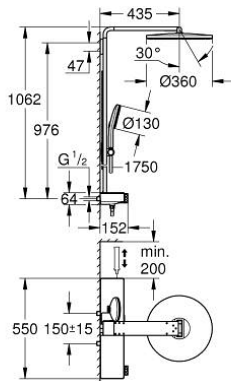

### PRODUCT DESCRIPTION (1/2)

- Colour: black/chrome
- consisting of:
  - horizontal 435 mm shower arm
  - exposed SmartControl thermostat with metal housing
  - allows change between:
    - head shower Rainshower Aqua Duo round, 360 mm, black acrylic spray plate
    - swing angle 0° - 30°
    - spray patterns: GROHE PureRain, ActiveRain
  - hand shower Rainshower Aqua 130 (101 676), black acrylic spray plate
  - spray patterns: GROHE Rain, Rain+ and ActiveMassage
  - adjustable in height with gliding element
  - initial Rainshower Aqua Pure unit (101 672 9990) enclosed
  - shower hose 1750 mm
  - GROHE Rainshower Aqua Pure removes chlorine and odor (hand shower)
  - GROHE SmartTip showering spray selection via push of a ring
  - GROHE EcoJoy - less water, perfect flow
  - maximum flow rate (at 3 bar): 8.7 l/min
  - GROHE SmartControl with recessed metal buttons, push for ON-OFF, turn for volume adjustment from minimum to full flow
  - GROHE ProGrip Metal with knurl structure
  - GROHE TurboStat - compact cartridge with wax thermoelement
  - GROHE SafeStop - safety button at 38°C
  - GROHE SafeStop Plus - optional temperature limiter at 43°C included
  - integrated GROHE EasyReach shower tray (black glass)
  - GROHE DreamSpray - perfect spray pattern
  - GROHE LongLife finish
  - GROHE SpeedClean - effortless limescale removal
  - Inner WaterGuide - inner insulation for surface protection
  - TwistStop - to prevent hose from twisting
  - GROHE CoolTouch prevents scalding on hot surfaces
  - suitable for instantaneous heaters from 18 kW/h
  - minimum flow rate 5 l/min.