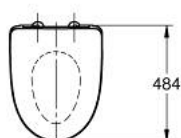

10 103 7SH 00 EURO CERAMIC WC SEAT AND LID

PRODUCT DESCRIPTION

- Colour: alpine white
- material: UF
- slim design
- soft close function
- quick release function
- detachable
- including fixation set
- stainless steel hinges
- easy fixation from above
- compatible with Euro Ceramic 2.0 floor standing and wall hung bowls