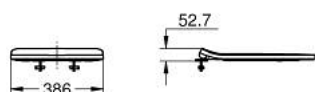

10 103 7SH 00 EURO CERAMIC WC SEAT AND LID

PRODUCT DESCRIPTION

- Colour: alpine white
- material: UF
- slim design
- soft close function
- quick release function
- detachable
- including fixation set
- stainless steel hinges
- easy fixation from above
- compatible with Euro Ceramic 2.0 floor standing and wall hung bowls