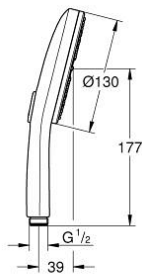

### PRODUCT DESCRIPTION

- Colour: chrome
- white acrylic spray plate
- spray patterns: GROHE Rain, Rain+ and ActiveMassage
- GROHE SmartTip showering spray selection via push of a ring
- GROHE EcoJoy - less water, perfect flow
- maximum flow rate (at 3 bar): 8.5 l/min
- GROHE DreamSpray - perfect spray pattern
- GROHE LongLife finish
- GROHE SpeedClean - effortless limescale removal
- Inner WaterGuide - inner insulation for surface protection
- universal mounting system, fitting all standard shower hoses
- suitable for instantaneous heater
- min. recommended pressure 1.0 bar

10 167 600 00 **RAINSHOWER AQUA HAND SHOWER 3 SPRAYS**

**SPARE PARTS**, January 2023 – now

1: Dirt strainer (Spare part-nr. 0700200M)