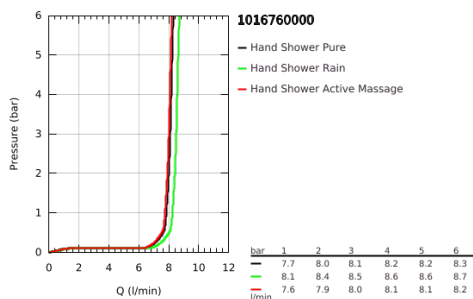

### PRODUCT DESCRIPTION

- Colour: chrome
- white acrylic spray plate
- spray patterns: GROHE Rain, Rain+ and ActiveMassage
- GROHE SmartTip showering spray selection via push of a ring
- GROHE EcoJoy - less water, perfect flow
- maximum flow rate (at 3 bar): 8.5 l/min
- GROHE DreamSpray - perfect spray pattern
- GROHE LongLife finish
- GROHE SpeedClean - effortless limescale removal
- Inner WaterGuide - inner insulation for surface protection
- universal mounting system, fitting all standard shower hoses
- suitable for instantaneous heater
- min. recommended pressure 1.0 bar