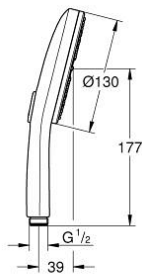

## 10 167 6AL 00 RAINSHOWER AQUA HAND SHOWER 3 SPRAYS

### PRODUCT DESCRIPTION

- Colour: brushed hard graphite
- black acrylic spray plate
- spray patterns: GROHE Rain, Rain+ and ActiveMassage
- GROHE SmartTip showering spray selection via push of a ring
- GROHE EcoJoy - less water, perfect flow
- maximum flow rate (at 3 bar): 8.5 l/min
- GROHE DreamSpray - perfect spray pattern
- GROHE LongLife finish
- GROHE SpeedClean - effortless limescale removal
- Inner WaterGuide - inner insulation for surface protection
- universal mounting system, fitting all standard shower hoses
- suitable for instantaneous heater
- min. recommended pressure 1.0 bar

10 167 6AL 00 **RAINSHOWER AQUA HAND SHOWER 3 SPRAYS**

**SPARE PARTS**, January 2023 – now

1: Dirt strainer (Spare part-nr. 0700200M)