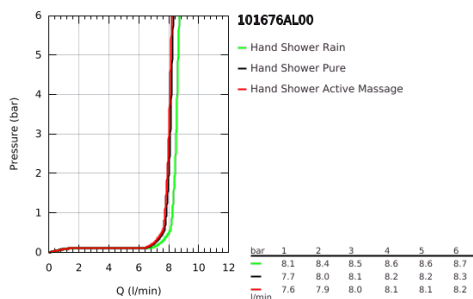

## 10 167 6AL 00 RAINSHOWER AQUA HAND SHOWER 3 SPRAYS

### PRODUCT DESCRIPTION

- Colour: brushed hard graphite
- black acrylic spray plate
- spray patterns: GROHE Rain, Rain+ and ActiveMassage
- GROHE SmartTip showering spray selection via push of a ring
- GROHE EcoJoy - less water, perfect flow
- maximum flow rate (at 3 bar): 8.5 l/min
- GROHE DreamSpray - perfect spray pattern
- GROHE LongLife finish
- GROHE SpeedClean - effortless limescale removal
- Inner WaterGuide - inner insulation for surface protection
- universal mounting system, fitting all standard shower hoses
- suitable for instantaneous heater
- min. recommended pressure 1.0 bar