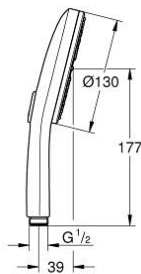

## 10 167 6DA 00 RAINSHOWER AQUA HAND SHOWER 3 SPRAYS

### PRODUCT DESCRIPTION

- Colour: warm sunset
- black acrylic spray plate
- spray patterns: GROHE Rain, Rain+ and ActiveMassage
- GROHE SmartTip showering spray selection via push of a ring
- GROHE EcoJoy - less water, perfect flow
- maximum flow rate (at 3 bar): 8.5 l/min
- GROHE DreamSpray - perfect spray pattern
- GROHE LongLife finish
- GROHE SpeedClean - effortless limescale removal
- Inner WaterGuide - inner insulation for surface protection
- universal mounting system, fitting all standard shower hoses
- suitable for instantaneous heater
- min. recommended pressure 1.0 bar

10 167 6DA 00 **RAINSHOWER AQUA HAND SHOWER 3 SPRAYS**

**SPARE PARTS**, January 2023 – now

1: Dirt strainer (Spare part-nr. 0700200M)