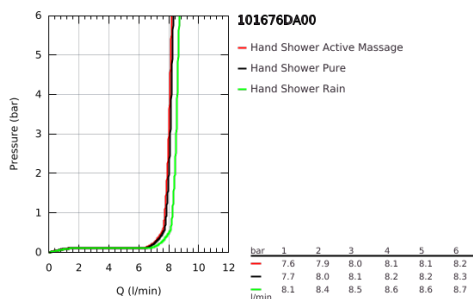

## 10 167 6DA 00 RAINSHOWER AQUA HAND SHOWER 3 SPRAYS

### PRODUCT DESCRIPTION

- Colour: warm sunset
- black acrylic spray plate
- spray patterns: GROHE Rain, Rain+ and ActiveMassage
- GROHE SmartTip showering spray selection via push of a ring
- GROHE EcoJoy - less water, perfect flow
- maximum flow rate (at 3 bar): 8.5 l/min
- GROHE DreamSpray - perfect spray pattern
- GROHE LongLife finish
- GROHE SpeedClean - effortless limescale removal
- Inner WaterGuide - inner insulation for surface protection
- universal mounting system, fitting all standard shower hoses
- suitable for instantaneous heater
- min. recommended pressure 1.0 bar