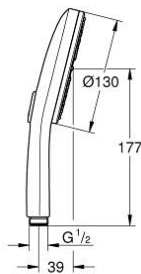

10 167 6DL 00 RAINSHOWER AQUA HAND SHOWER 3 SPRAYS

PRODUCT DESCRIPTION

- Colour: brushed warm sunset
- black acrylic spray plate
- spray patterns: GROHE Rain, Rain+ and ActiveMassage
- GROHE SmartTip showering spray selection via push of a ring
- GROHE EcoJoy - less water, perfect flow
- maximum flow rate (at 3 bar): 8.5 l/min
- GROHE DreamSpray - perfect spray pattern
- GROHE LongLife finish
- GROHE SpeedClean - effortless limescale removal
- Inner WaterGuide - inner insulation for surface protection
- universal mounting system, fitting all standard shower hoses
- suitable for instantaneous heater
- min. recommended pressure 1.0 bar

10 167 6DL 00 **RAINSHOWER AQUA HAND SHOWER 3 SPRAYS**

SPARE PARTS, January 2023 – now

1: Dirt strainer (Spare part-nr. 0700200M)