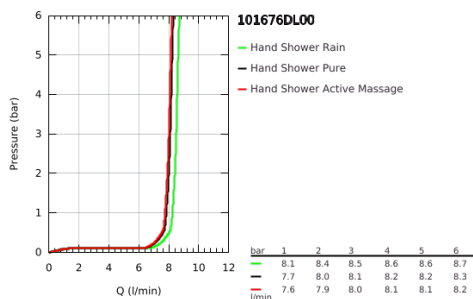

10 167 6DL 00 RAINSHOWER AQUA HAND SHOWER 3 SPRAYS

PRODUCT DESCRIPTION

- Colour: brushed warm sunset
- black acrylic spray plate
- spray patterns: GROHE Rain, Rain+ and ActiveMassage
- GROHE SmartTip showering spray selection via push of a ring
- GROHE EcoJoy - less water, perfect flow
- maximum flow rate (at 3 bar): 8.5 l/min
- GROHE DreamSpray - perfect spray pattern
- GROHE LongLife finish
- GROHE SpeedClean - effortless limescale removal
- Inner WaterGuide - inner insulation for surface protection
- universal mounting system, fitting all standard shower hoses
- suitable for instantaneous heater
- min. recommended pressure 1.0 bar