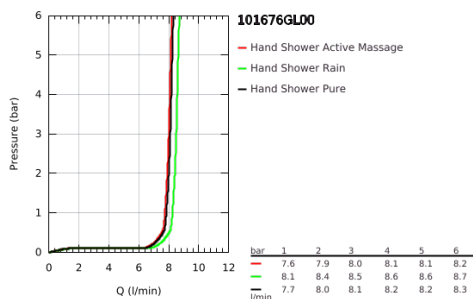

10 167 6GL 00 RAINSHOWER AQUA HAND SHOWER 3 SPRAYS

PRODUCT DESCRIPTION

- Colour: cool sunrise
- black acrylic spray plate
- spray patterns: GROHE Rain, Rain+ and ActiveMassage
- GROHE SmartTip showering spray selection via push of a ring
- GROHE EcoJoy - less water, perfect flow
- maximum flow rate (at 3 bar): 8.5 l/min
- GROHE DreamSpray - perfect spray pattern
- GROHE LongLife finish
- GROHE SpeedClean - effortless limescale removal
- Inner WaterGuide - inner insulation for surface protection
- universal mounting system, fitting all standard shower hoses
- suitable for instantaneous heater
- min. recommended pressure 1.0 bar