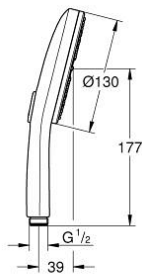

10 167 6GL 00 RAINSHOWER AQUA HAND SHOWER 3 SPRAYS

PRODUCT DESCRIPTION

- Colour: cool sunrise
- black acrylic spray plate
- spray patterns: GROHE Rain, Rain+ and ActiveMassage
- GROHE SmartTip showering spray selection via push of a ring
- GROHE EcoJoy - less water, perfect flow
- maximum flow rate (at 3 bar): 8.5 l/min
- GROHE DreamSpray - perfect spray pattern
- GROHE LongLife finish
- GROHE SpeedClean - effortless limescale removal
- Inner WaterGuide - inner insulation for surface protection
- universal mounting system, fitting all standard shower hoses
- suitable for instantaneous heater
- min. recommended pressure 1.0 bar

10 167 6GL 00 **RAINSHOWER AQUA HAND SHOWER 3 SPRAYS**

SPARE PARTS, January 2023 – now

1: Dirt strainer (Spare part-nr. 0700200M)