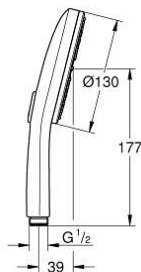

10 167 6GN 00 RAINSHOWER AQUA HAND SHOWER 3 SPRAYS

PRODUCT DESCRIPTION

- Colour: brushed cool sunrise
- black acrylic spray plate
- spray patterns: GROHE Rain, Rain+ and ActiveMassage
- GROHE SmartTip showering spray selection via push of a ring
- GROHE EcoJoy - less water, perfect flow
- maximum flow rate (at 3 bar): 8.5 l/min
- GROHE DreamSpray - perfect spray pattern
- GROHE LongLife finish
- GROHE SpeedClean - effortless limescale removal
- Inner WaterGuide - inner insulation for surface protection
- universal mounting system, fitting all standard shower hoses
- suitable for instantaneous heater
- min. recommended pressure 1.0 bar

10 167 6GN 00 **RAINSHOWER AQUA HAND SHOWER 3 SPRAYS**

SPARE PARTS, January 2023 – now

1: Dirt strainer (Spare part-nr. 0700200M)