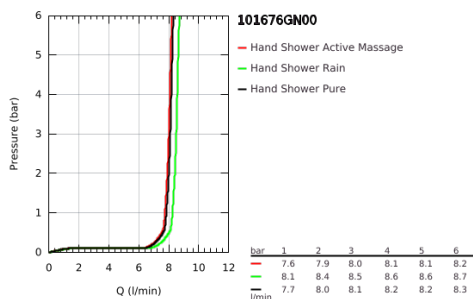

10 167 6GN 00 RAINSHOWER AQUA HAND SHOWER 3 SPRAYS

PRODUCT DESCRIPTION

- Colour: brushed cool sunrise
- black acrylic spray plate
- spray patterns: GROHE Rain, Rain+ and ActiveMassage
- GROHE SmartTip showering spray selection via push of a ring
- GROHE EcoJoy - less water, perfect flow
- maximum flow rate (at 3 bar): 8.5 l/min
- GROHE DreamSpray - perfect spray pattern
- GROHE LongLife finish
- GROHE SpeedClean - effortless limescale removal
- Inner WaterGuide - inner insulation for surface protection
- universal mounting system, fitting all standard shower hoses
- suitable for instantaneous heater
- min. recommended pressure 1.0 bar