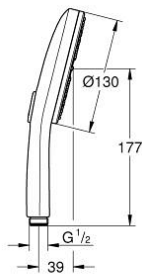

10 167 6KF 00 RAINSHOWER AQUA HAND SHOWER 3 SPRAYS

PRODUCT DESCRIPTION

- Colour: phantom black
- black acrylic spray plate
- spray patterns: GROHE Rain, Rain+ and ActiveMassage
- GROHE SmartTip showering spray selection via push of a ring
- GROHE EcoJoy - less water, perfect flow
- maximum flow rate (at 3 bar): 8.5 l/min
- GROHE DreamSpray - perfect spray pattern
- GROHE SpeedClean - effortless limescale removal
- Inner WaterGuide - inner insulation for surface protection
- universal mounting system, fitting all standard shower hoses
- suitable for instantaneous heater
- min. recommended pressure 1.0 bar

10 167 6KF 00 **RAINSHOWER AQUA HAND SHOWER 3 SPRAYS**

SPARE PARTS, January 2023 – now

1: Dirt strainer (Spare part-nr. 0700200M)