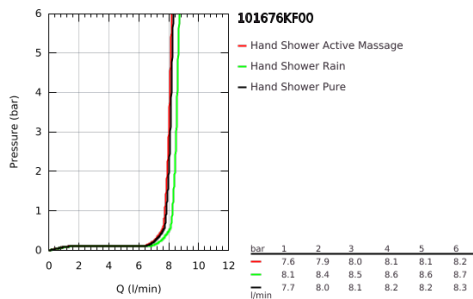

10 167 6KF 00 RAINSHOWER AQUA HAND SHOWER 3 SPRAYS

PRODUCT DESCRIPTION

- Colour: phantom black
- black acrylic spray plate
- spray patterns: GROHE Rain, Rain+ and ActiveMassage
- GROHE SmartTip showering spray selection via push of a ring
- GROHE EcoJoy - less water, perfect flow
- maximum flow rate (at 3 bar): 8.5 l/min
- GROHE DreamSpray - perfect spray pattern
- GROHE SpeedClean - effortless limescale removal
- Inner WaterGuide - inner insulation for surface protection
- universal mounting system, fitting all standard shower hoses
- suitable for instantaneous heater
- min. recommended pressure 1.0 bar