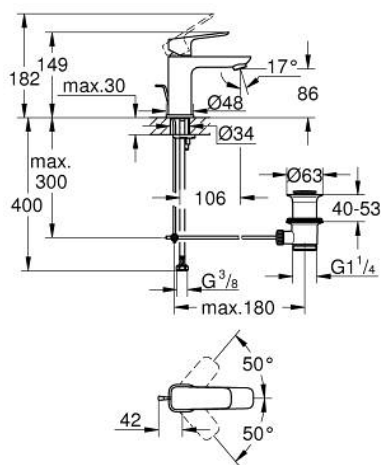

10 169 400 00 **GROHE CUBE0 SINGLE-LEVER BASIN MIXER 1/2"**  
**S-SIZE**

**PRODUCT DESCRIPTION**

- Colour: chrome
- single hole installation
- metal lever
- GROHE SilkMove 28 mm ceramic cartridge
- adjustable flow rate limiter
- with temperature limiter
- GROHE EcoJoy - less water, perfect flow
- maximum flow rate (at 3 bar): 5 l/min
- GROHE FastFixation installation system
- pop-up waste set 1 1/4"
- flexible connection hoses

10 169 400 00 **GROHE CUBEO SINGLE-LEVER BASIN MIXER 1/2"**  
**S-SIZE**

**SPARE PARTS**, January 2023 – now

- 1: Cubeo Lever (Spare part-nr. 1060130000)
- 2: Cap (Spare part-nr. 46581000)
- 3: Fitting ring (Spare part-nr. 07419000)
- 4: Cartridge (Spare part-nr. 46580000)
- 5: Mousseur (Spare part-nr. 48159000)
- 6: Lift rod (Spare part-nr. 65936PD0)
- 7: Cubeo Rosette (Spare part-nr. 1060150000)
- 8: Shank fastening assembly (Spare part-nr. 46249000)
- 9: Waste set 1 1/4" (Spare part-nr. 28910000)
- 9.1: Plug (Spare part-nr. 07182000)
- 9.2: Eccentric rod (Spare part-nr. 07052000)
- 10: Eccentric rod (Spare part-nr. 07341000)\*
- 11: Mounting wrench (Spare part-nr. 19017000)\*