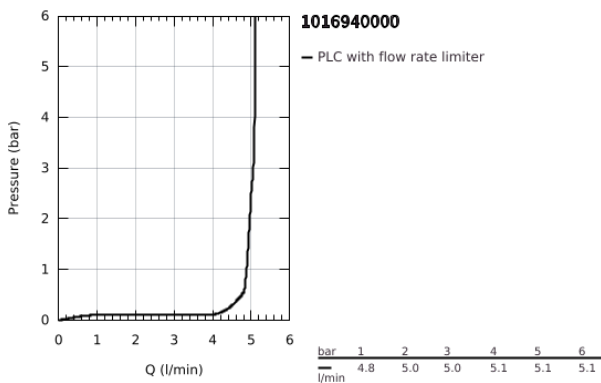

10 169 400 00 **GROHE CUBE0 SINGLE-LEVER BASIN MIXER 1/2"**  
**S-SIZE**

**PRODUCT DESCRIPTION**

- Colour: chrome
- single hole installation
- metal lever
- GROHE SilkMove 28 mm ceramic cartridge
- adjustable flow rate limiter
- with temperature limiter
- GROHE EcoJoy - less water, perfect flow
- maximum flow rate (at 3 bar): 5 l/min
- GROHE FastFixation installation system
- pop-up waste set 1 1/4"
- flexible connection hoses

10 169 400 00 **GROHE CUBEO SINGLE-LEVER BASIN MIXER 1/2"**  
**S-SIZE**

**SPARE PARTS**, January 2023 – now

- 1: Cubeo Lever (Spare part-nr. 1060130000)
- 2: Cap (Spare part-nr. 46581000)
- 3: Fitting ring (Spare part-nr. 07419000)
- 4: Cartridge (Spare part-nr. 46580000)
- 5: Mousseur (Spare part-nr. 48159000)
- 6: Lift rod (Spare part-nr. 65936PD0)
- 7: Cubeo Rosette (Spare part-nr. 1060150000)
- 8: Shank fastening assembly (Spare part-nr. 46249000)
- 9: Waste set 1 1/4" (Spare part-nr. 28910000)
- 9.1: Plug (Spare part-nr. 07182000)
- 9.2: Eccentric rod (Spare part-nr. 07052000)
- 10: Eccentric rod (Spare part-nr. 07341000)\*
- 11: Mounting wrench (Spare part-nr. 19017000)\*