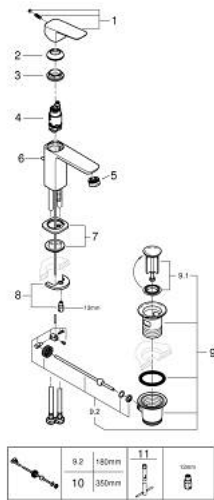

10 169 400 00 **GROHE CUBE0 SINGLE-LEVER BASIN MIXER 1/2"**  
**S-SIZE**

**PRODUCT DESCRIPTION**

- Colour: chrome
- single hole installation
- metal lever
- GROHE SilkMove 28 mm ceramic cartridge
- adjustable flow rate limiter
- with temperature limiter
- GROHE EcoJoy - less water, perfect flow
- maximum flow rate (at 3 bar): 5 l/min
- GROHE FastFixation installation system
- pop-up waste set 1 1/4"
- flexible connection hoses

10 169 400 00 **GROHE CUBEO SINGLE-LEVER BASIN MIXER 1/2"**  
**S-SIZE**

**SPARE PARTS**, January 2023 – now

- 1: Cubeo Lever (Spare part-nr. 1060130000)
- 2: Cap (Spare part-nr. 46581000)
- 3: Fitting ring (Spare part-nr. 07419000)
- 4: Cartridge (Spare part-nr. 46580000)
- 5: Mousseur (Spare part-nr. 48159000)
- 6: Lift rod (Spare part-nr. 65936PD0)
- 7: Cubeo Rosette (Spare part-nr. 1060150000)
- 8: Shank fastening assembly (Spare part-nr. 46249000)
- 9: Waste set 1 1/4" (Spare part-nr. 28910000)
- 9.1: Plug (Spare part-nr. 07182000)
- 9.2: Eccentric rod (Spare part-nr. 07052000)
- 10: Eccentric rod (Spare part-nr. 07341000)\*
- 11: Mounting wrench (Spare part-nr. 19017000)\*