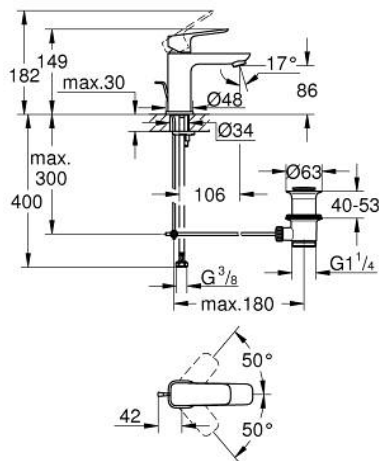

10 169 424 30 **GROHE CUBE0 SINGLE-LEVER BASIN MIXER 1/2"**  
**S-SIZE**

**PRODUCT DESCRIPTION**

- Colour: matte black
- single hole installation
- metal lever
- GROHE SilkMove 28 mm ceramic cartridge
- adjustable flow rate limiter
- with temperature limiter
- GROHE EcoJoy - less water, perfect flow
- maximum flow rate (at 3 bar): 5 l/min
- GROHE FastFixation installation system
- pop-up waste set 1 1/4"
- flexible connection hoses

10 169 424 30 **GROHE CUBEO SINGLE-LEVER BASIN MIXER 1/2"**  
**S-SIZE**

**SPARE PARTS**, January 2023 – now

- 1: Cubeo Lever (Spare part-nr. 1060132430)
- 2: Cap (Spare part-nr. 465812430)
- 3: Fitting ring (Spare part-nr. 07419000)
- 4: Cartridge (Spare part-nr. 46580000)
- 5: Mousseur (Spare part-nr. 481592430)
- 6: lift rod (Spare part-nr. 659362430)
- 7: Cubeo Rosette (Spare part-nr. 1060152430)
- 8: Shank fastening assembly (Spare part-nr. 46249000)
- 9: Waste set 1 1/4" (Spare part-nr. 289102430)
- 9.1: Plug (Spare part-nr. 071822430)
- 9.2: Eccentric rod (Spare part-nr. 07052000)
- 10: Eccentric rod (Spare part-nr. 07341000)\*
- 11: Mounting wrench (Spare part-nr. 19017000)\*