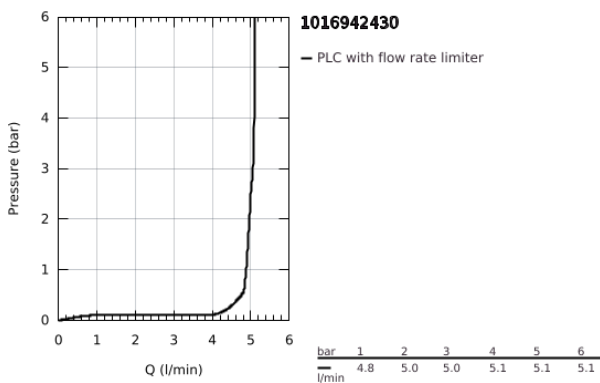

10 169 424 30 **GROHE CUBE0 SINGLE-LEVER BASIN MIXER 1/2"**  
**S-SIZE**

**PRODUCT DESCRIPTION**

- Colour: matte black
- single hole installation
- metal lever
- GROHE SilkMove 28 mm ceramic cartridge
- adjustable flow rate limiter
- with temperature limiter
- GROHE EcoJoy - less water, perfect flow
- maximum flow rate (at 3 bar): 5 l/min
- GROHE FastFixation installation system
- pop-up waste set 1 1/4"
- flexible connection hoses

10 169 424 30 **GROHE CUBEO SINGLE-LEVER BASIN MIXER 1/2"**  
**S-SIZE**

**SPARE PARTS**, January 2023 – now

- 1: Cubeo Lever (Spare part-nr. 1060132430)
- 2: Cap (Spare part-nr. 465812430)
- 3: Fitting ring (Spare part-nr. 07419000)
- 4: Cartridge (Spare part-nr. 46580000)
- 5: Mousseur (Spare part-nr. 481592430)
- 6: lift rod (Spare part-nr. 659362430)
- 7: Cubeo Rosette (Spare part-nr. 1060152430)
- 8: Shank fastening assembly (Spare part-nr. 46249000)
- 9: Waste set 1 1/4" (Spare part-nr. 289102430)
- 9.1: Plug (Spare part-nr. 071822430)
- 9.2: Eccentric rod (Spare part-nr. 07052000)
- 10: Eccentric rod (Spare part-nr. 07341000)\*
- 11: Mounting wrench (Spare part-nr. 19017000)\*