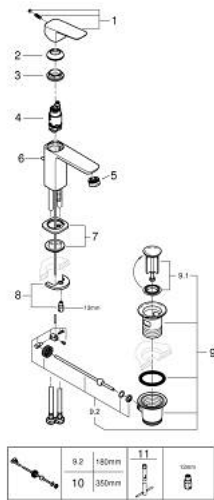

10 169 424 30 **GROHE CUBE0 SINGLE-LEVER BASIN MIXER 1/2"**  
**S-SIZE**

**PRODUCT DESCRIPTION**

- Colour: matte black
- single hole installation
- metal lever
- GROHE SilkMove 28 mm ceramic cartridge
- adjustable flow rate limiter
- with temperature limiter
- GROHE EcoJoy - less water, perfect flow
- maximum flow rate (at 3 bar): 5 l/min
- GROHE FastFixation installation system
- pop-up waste set 1 1/4"
- flexible connection hoses

10 169 424 30 **GROHE CUBEO SINGLE-LEVER BASIN MIXER 1/2"**  
**S-SIZE**

**SPARE PARTS**, January 2023 – now

- 1: Cubeo Lever (Spare part-nr. 1060132430)
- 2: Cap (Spare part-nr. 465812430)
- 3: Fitting ring (Spare part-nr. 07419000)
- 4: Cartridge (Spare part-nr. 46580000)
- 5: Mousseur (Spare part-nr. 481592430)
- 6: lift rod (Spare part-nr. 659362430)
- 7: Cubeo Rosette (Spare part-nr. 1060152430)
- 8: Shank fastening assembly (Spare part-nr. 46249000)
- 9: Waste set 1 1/4" (Spare part-nr. 289102430)
- 9.1: Plug (Spare part-nr. 071822430)
- 9.2: Eccentric rod (Spare part-nr. 07052000)
- 10: Eccentric rod (Spare part-nr. 07341000)\*
- 11: Mounting wrench (Spare part-nr. 19017000)\*