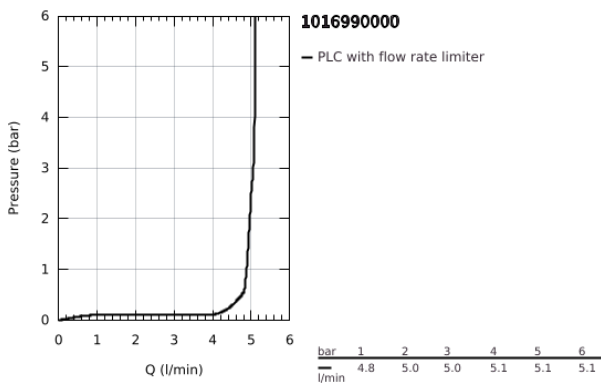

10 169 900 00 **GROHE CUBE0 SINGLE-LEVER BASIN MIXER 1/2"**  
**S-SIZE**

**PRODUCT DESCRIPTION**

- Colour: chrome
- single hole installation
- metal lever
- GROHE SilkMove 28 mm ceramic cartridge
- adjustable flow rate limiter
- with temperature limiter
- GROHE EcoJoy - less water, perfect flow
- maximum flow rate (at 3 bar): 5 l/min
- GROHE FastFixation installation system
- smooth body
- flexible connection hoses

10 169 900 00 **GROHE CUBEO SINGLE-LEVER BASIN MIXER 1/2"**  
**S-SIZE**

**SPARE PARTS**, January 2023 – now

- 1: Cubeo Lever (Spare part-nr. 1060130000)
  - 2: Cap (Spare part-nr. 46581000)
  - 3: Fitting ring (Spare part-nr. 07419000)
  - 4: Cartridge (Spare part-nr. 46580000)
  - 5: Mousseur (Spare part-nr. 48159000)
  - 6: Cubeo Rosette (Spare part-nr. 1060150000)
  - 7: Shank fastening assembly (Spare part-nr. 46249000)
  - 8: Waste set with push-open plug (Spare part-nr. 65807000)\*
  - 9: Mounting wrench (Spare part-nr. 19017000)\*
- \* Optional accessories