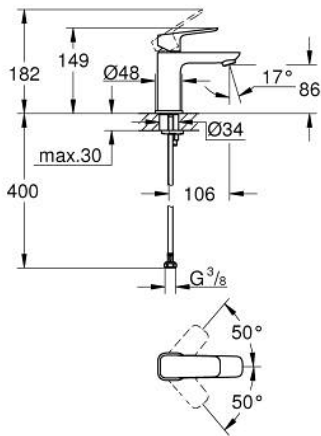

10 169 900 00 **GROHE CUBE0 SINGLE-LEVER BASIN MIXER 1/2"**  
**S-SIZE**

**PRODUCT DESCRIPTION**

- Colour: chrome
- single hole installation
- metal lever
- GROHE SilkMove 28 mm ceramic cartridge
- adjustable flow rate limiter
- with temperature limiter
- GROHE EcoJoy - less water, perfect flow
- maximum flow rate (at 3 bar): 5 l/min
- GROHE FastFixation installation system
- smooth body
- flexible connection hoses

10 169 900 00 **GROHE CUBEO SINGLE-LEVER BASIN MIXER 1/2"**  
**S-SIZE**

**SPARE PARTS**, January 2023 – now

- 1: Cubeo Lever (Spare part-nr. 1060130000)
  - 2: Cap (Spare part-nr. 46581000)
  - 3: Fitting ring (Spare part-nr. 07419000)
  - 4: Cartridge (Spare part-nr. 46580000)
  - 5: Mousseur (Spare part-nr. 48159000)
  - 6: Cubeo Rosette (Spare part-nr. 1060150000)
  - 7: Shank fastening assembly (Spare part-nr. 46249000)
  - 8: Waste set with push-open plug (Spare part-nr. 65807000)\*
  - 9: Mounting wrench (Spare part-nr. 19017000)\*
- \* Optional accessories