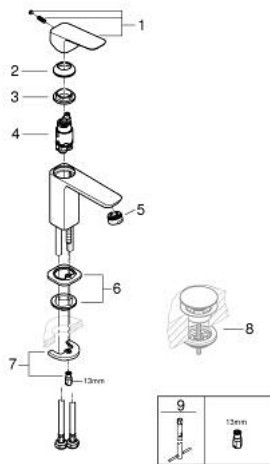

10 169 900 00 **GROHE CUBE0 SINGLE-LEVER BASIN MIXER 1/2"**  
**S-SIZE**

**PRODUCT DESCRIPTION**

- Colour: chrome
- single hole installation
- metal lever
- GROHE SilkMove 28 mm ceramic cartridge
- adjustable flow rate limiter
- with temperature limiter
- GROHE EcoJoy - less water, perfect flow
- maximum flow rate (at 3 bar): 5 l/min
- GROHE FastFixation installation system
- smooth body
- flexible connection hoses

10 169 900 00 **GROHE CUBEO SINGLE-LEVER BASIN MIXER 1/2"**  
**S-SIZE**

**SPARE PARTS**, January 2023 – now

- 1: Cubeo Lever (Spare part-nr. 1060130000)
  - 2: Cap (Spare part-nr. 46581000)
  - 3: Fitting ring (Spare part-nr. 07419000)
  - 4: Cartridge (Spare part-nr. 46580000)
  - 5: Mousseur (Spare part-nr. 48159000)
  - 6: Cubeo Rosette (Spare part-nr. 1060150000)
  - 7: Shank fastening assembly (Spare part-nr. 46249000)
  - 8: Waste set with push-open plug (Spare part-nr. 65807000)\*
  - 9: Mounting wrench (Spare part-nr. 19017000)\*
- \* Optional accessories