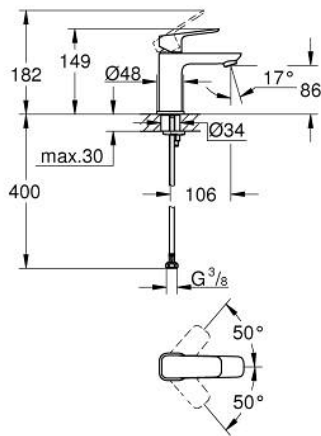

10 169 924 30 **GROHE CUBE0 SINGLE-LEVER BASIN MIXER 1/2"**
S-SIZE

PRODUCT DESCRIPTION

- Colour: matte black
- single hole installation
- metal lever
- GROHE SilkMove 28 mm ceramic cartridge
- adjustable flow rate limiter
- with temperature limiter
- GROHE EcoJoy - less water, perfect flow
- maximum flow rate (at 3 bar): 5 l/min
- GROHE FastFixation installation system
- smooth body
- flexible connection hoses

10 169 924 30 **GROHE CUBEO SINGLE-LEVER BASIN MIXER 1/2"**
S-SIZE

SPARE PARTS, January 2023 – now

- 1: Cubeo Lever (Spare part-nr. 1060132430)
 - 2: Cap (Spare part-nr. 465812430)
 - 3: Fitting ring (Spare part-nr. 07419000)
 - 4: Cartridge (Spare part-nr. 46580000)
 - 5: Mousseur (Spare part-nr. 481592430)
 - 6: Cubeo Rosette (Spare part-nr. 1060152430)
 - 7: Shank fastening assembly (Spare part-nr. 46249000)
 - 8: Waste set with push-open plug (Spare part-nr. 658072430)*
 - 9: Mounting wrench (Spare part-nr. 19017000)*
- * Optional accessories