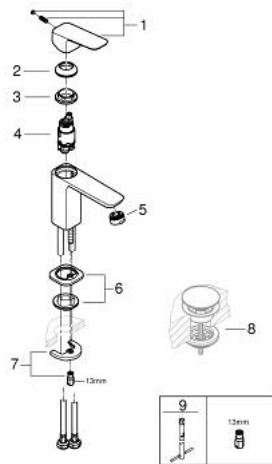

10 169 924 30 **GROHE CUBE0 SINGLE-LEVER BASIN MIXER 1/2"**
S-SIZE

PRODUCT DESCRIPTION

- Colour: matte black
- single hole installation
- metal lever
- GROHE SilkMove 28 mm ceramic cartridge
- adjustable flow rate limiter
- with temperature limiter
- GROHE EcoJoy - less water, perfect flow
- maximum flow rate (at 3 bar): 5 l/min
- GROHE FastFixation installation system
- smooth body
- flexible connection hoses

10 169 924 30 **GROHE CUBEO SINGLE-LEVER BASIN MIXER 1/2"**
S-SIZE

SPARE PARTS, January 2023 – now

- 1: Cubeo Lever (Spare part-nr. 1060132430)
 - 2: Cap (Spare part-nr. 465812430)
 - 3: Fitting ring (Spare part-nr. 07419000)
 - 4: Cartridge (Spare part-nr. 46580000)
 - 5: Mousseur (Spare part-nr. 481592430)
 - 6: Cubeo Rosette (Spare part-nr. 1060152430)
 - 7: Shank fastening assembly (Spare part-nr. 46249000)
 - 8: Waste set with push-open plug (Spare part-nr. 658072430)*
 - 9: Mounting wrench (Spare part-nr. 19017000)*
- * Optional accessories