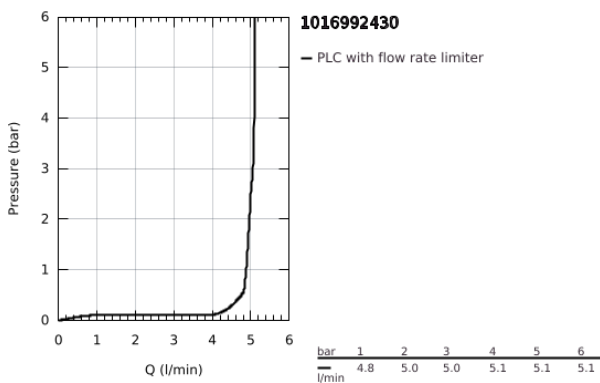

10 169 924 30 **GROHE CUBE0 SINGLE-LEVER BASIN MIXER 1/2"**
S-SIZE

PRODUCT DESCRIPTION

- Colour: matte black
- single hole installation
- metal lever
- GROHE SilkMove 28 mm ceramic cartridge
- adjustable flow rate limiter
- with temperature limiter
- GROHE EcoJoy - less water, perfect flow
- maximum flow rate (at 3 bar): 5 l/min
- GROHE FastFixation installation system
- smooth body
- flexible connection hoses

10 169 924 30 **GROHE CUBEO SINGLE-LEVER BASIN MIXER 1/2"**
S-SIZE

SPARE PARTS, January 2023 – now

- 1: Cubeo Lever (Spare part-nr. 1060132430)
 - 2: Cap (Spare part-nr. 465812430)
 - 3: Fitting ring (Spare part-nr. 07419000)
 - 4: Cartridge (Spare part-nr. 46580000)
 - 5: Mousseur (Spare part-nr. 481592430)
 - 6: Cubeo Rosette (Spare part-nr. 1060152430)
 - 7: Shank fastening assembly (Spare part-nr. 46249000)
 - 8: Waste set with push-open plug (Spare part-nr. 658072430)*
 - 9: Mounting wrench (Spare part-nr. 19017000)*
- * Optional accessories