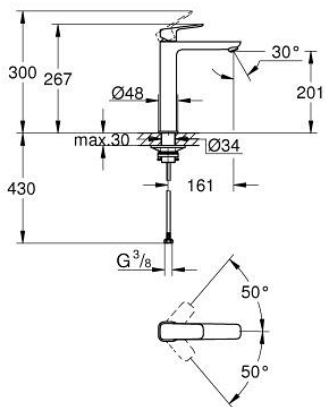

10 172 900 00 **GROHE CUBE0 SINGLE-LEVER BASIN MIXER 1/2"**
XL-SIZE

PRODUCT DESCRIPTION

- Colour: chrome
- single hole installation
- for free-standing basins
- metal lever
- GROHE SilkMove 28 mm ceramic cartridge
- adjustable flow rate limiter
- with temperature limiter
- GROHE EcoJoy - less water, perfect flow
- maximum flow rate (at 3 bar): 5 l/min
- GROHE AquaGuide adjustable mousseur
- GROHE FastFixation installation system
- smooth body
- flexible connection hoses

10 172 900 00 **GROHE CUBE0 SINGLE-LEVER BASIN MIXER 1/2"**
XL-SIZE

SPARE PARTS, January 2023 – now

- 1: Cubeo Lever (Spare part-nr. 1060130000)
 - 2: Cap (Spare part-nr. 46581000)
 - 3: Fitting ring (Spare part-nr. 07419000)
 - 4: Cartridge (Spare part-nr. 46580000)
 - 5: Flow straightener (Spare part-nr. 46837000)
 - 6: escutcheon (Spare part-nr. 1060160000)
 - 7: Support plate (Spare part-nr. 05334000)
 - 8: Shank fastening assembly (Spare part-nr. 48384000)
 - 9: Waste set with push-open plug (Spare part-nr. 65807000)*
- * Optional accessories