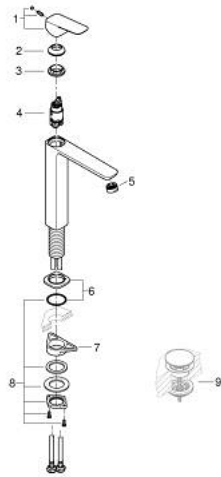

10 172 900 00 **GROHE CUBE0 SINGLE-LEVER BASIN MIXER 1/2"**
XL-SIZE

PRODUCT DESCRIPTION

- Colour: chrome
- single hole installation
- for free-standing basins
- metal lever
- GROHE SilkMove 28 mm ceramic cartridge
- adjustable flow rate limiter
- with temperature limiter
- GROHE EcoJoy - less water, perfect flow
- maximum flow rate (at 3 bar): 5 l/min
- GROHE AquaGuide adjustable mousseur
- GROHE FastFixation installation system
- smooth body
- flexible connection hoses

10 172 900 00 **GROHE CUBE0 SINGLE-LEVER BASIN MIXER 1/2"**
XL-SIZE

SPARE PARTS, January 2023 – now

- 1: Cubeo Lever (Spare part-nr. 1060130000)
 - 2: Cap (Spare part-nr. 46581000)
 - 3: Fitting ring (Spare part-nr. 07419000)
 - 4: Cartridge (Spare part-nr. 46580000)
 - 5: Flow straightener (Spare part-nr. 46837000)
 - 6: escutcheon (Spare part-nr. 1060160000)
 - 7: Support plate (Spare part-nr. 05334000)
 - 8: Shank fastening assembly (Spare part-nr. 48384000)
 - 9: Waste set with push-open plug (Spare part-nr. 65807000)*
- * Optional accessories