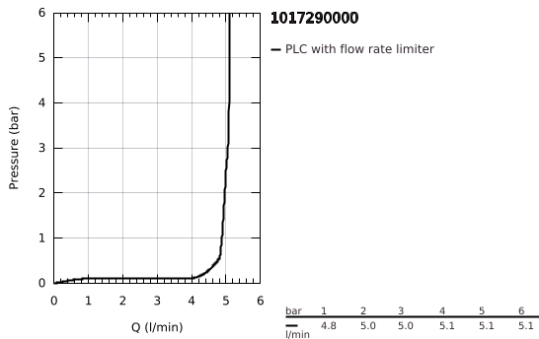

10 172 900 00 **GROHE CUBE0 SINGLE-LEVER BASIN MIXER 1/2"**
XL-SIZE

PRODUCT DESCRIPTION

- Colour: chrome
- single hole installation
- for free-standing basins
- metal lever
- GROHE SilkMove 28 mm ceramic cartridge
- adjustable flow rate limiter
- with temperature limiter
- GROHE EcoJoy - less water, perfect flow
- maximum flow rate (at 3 bar): 5 l/min
- GROHE AquaGuide adjustable mousseur
- GROHE FastFixation installation system
- smooth body
- flexible connection hoses

10 172 900 00 **GROHE CUBE0 SINGLE-LEVER BASIN MIXER 1/2"**
XL-SIZE

SPARE PARTS, January 2023 – now

- 1: Cubeo Lever (Spare part-nr. 1060130000)
 - 2: Cap (Spare part-nr. 46581000)
 - 3: Fitting ring (Spare part-nr. 07419000)
 - 4: Cartridge (Spare part-nr. 46580000)
 - 5: Flow straightener (Spare part-nr. 46837000)
 - 6: escutcheon (Spare part-nr. 1060160000)
 - 7: Support plate (Spare part-nr. 05334000)
 - 8: Shank fastening assembly (Spare part-nr. 48384000)
 - 9: Waste set with push-open plug (Spare part-nr. 65807000)*
- * Optional accessories