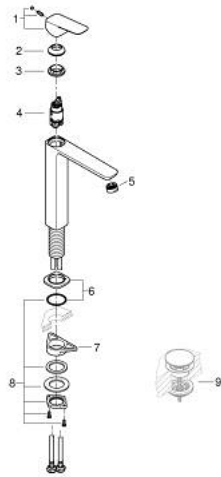

10 172 924 30 **GROHE CUBE0 SINGLE-LEVER BASIN MIXER 1/2"**
XL-SIZE

PRODUCT DESCRIPTION

- Colour: matte black
- single hole installation
- for free-standing basins
- metal lever
- GROHE SilkMove 28 mm ceramic cartridge
- adjustable flow rate limiter
- with temperature limiter
- GROHE EcoJoy - less water, perfect flow
- maximum flow rate (at 3 bar): 5 l/min
- GROHE AquaGuide adjustable mousseur
- GROHE FastFixation installation system
- smooth body
- flexible connection hoses

10 172 924 30 GROHE CUBEO SINGLE-LEVER BASIN MIXER 1/2" XL-SIZE

SPARE PARTS, January 2023 – now

- 1: Cubeo Lever (Spare part-nr. 1060132430)
 - 2: Cap (Spare part-nr. 465812430)
 - 3: Fitting ring (Spare part-nr. 07419000)
 - 4: Cartridge (Spare part-nr. 46580000)
 - 5: Flow straightener (Spare part-nr. 468372430)
 - 6: escutcheon (Spare part-nr. 1060162430)
 - 7: Support plate (Spare part-nr. 05334000)
 - 8: Shank fastening assembly (Spare part-nr. 48384000)
 - 9: Waste set with push-open plug (Spare part-nr. 658072430)*
- * Optional accessories