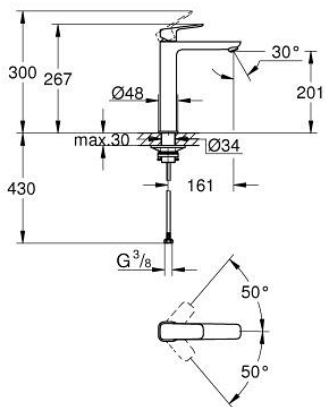

10 172 924 30 **GROHE CUBE0 SINGLE-LEVER BASIN MIXER 1/2"**
XL-SIZE

PRODUCT DESCRIPTION

- Colour: matte black
- single hole installation
- for free-standing basins
- metal lever
- GROHE SilkMove 28 mm ceramic cartridge
- adjustable flow rate limiter
- with temperature limiter
- GROHE EcoJoy - less water, perfect flow
- maximum flow rate (at 3 bar): 5 l/min
- GROHE AquaGuide adjustable mousseur
- GROHE FastFixation installation system
- smooth body
- flexible connection hoses

10 172 924 30 GROHE CUBEO SINGLE-LEVER BASIN MIXER 1/2" XL-SIZE

SPARE PARTS, January 2023 – now

- 1: Cubeo Lever (Spare part-nr. 1060132430)
 - 2: Cap (Spare part-nr. 465812430)
 - 3: Fitting ring (Spare part-nr. 07419000)
 - 4: Cartridge (Spare part-nr. 46580000)
 - 5: Flow straightener (Spare part-nr. 468372430)
 - 6: escutcheon (Spare part-nr. 1060162430)
 - 7: Support plate (Spare part-nr. 05334000)
 - 8: Shank fastening assembly (Spare part-nr. 48384000)
 - 9: Waste set with push-open plug (Spare part-nr. 658072430)*
- * Optional accessories