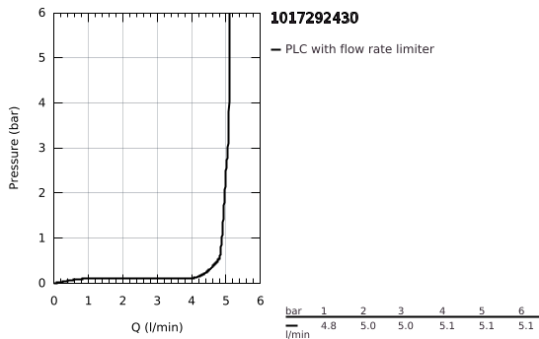

10 172 924 30 **GROHE CUBE0 SINGLE-LEVER BASIN MIXER 1/2"**
XL-SIZE

PRODUCT DESCRIPTION

- Colour: matte black
- single hole installation
- for free-standing basins
- metal lever
- GROHE SilkMove 28 mm ceramic cartridge
- adjustable flow rate limiter
- with temperature limiter
- GROHE EcoJoy - less water, perfect flow
- maximum flow rate (at 3 bar): 5 l/min
- GROHE AquaGuide adjustable mousseur
- GROHE FastFixation installation system
- smooth body
- flexible connection hoses

10 172 924 30 GROHE CUBEO SINGLE-LEVER BASIN MIXER 1/2" XL-SIZE

SPARE PARTS, January 2023 – now

- 1: Cubeo Lever (Spare part-nr. 1060132430)
 - 2: Cap (Spare part-nr. 465812430)
 - 3: Fitting ring (Spare part-nr. 07419000)
 - 4: Cartridge (Spare part-nr. 46580000)
 - 5: Flow straightener (Spare part-nr. 468372430)
 - 6: escutcheon (Spare part-nr. 1060162430)
 - 7: Support plate (Spare part-nr. 05334000)
 - 8: Shank fastening assembly (Spare part-nr. 48384000)
 - 9: Waste set with push-open plug (Spare part-nr. 658072430)*
- * Optional accessories