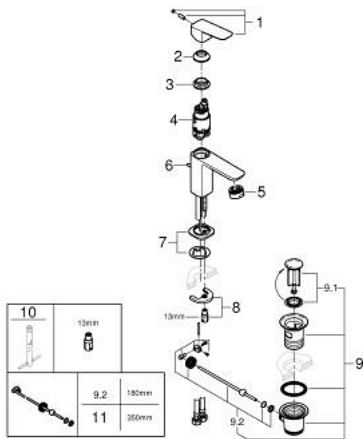

10 173 000 00 **GROHE CUBE0 SINGLE-LEVER BASIN MIXER 1/2"**
S-SIZE

PRODUCT DESCRIPTION

- Colour: chrome
- single hole installation
- metal lever
- GROHE SilkMove 28 mm ceramic cartridge
- EcoMode - cold water flow in mid-lever position saves energy
- adjustable flow rate limiter
- with temperature limiter
- GROHE LongLife finish
- GROHE EcoJoy - less water, perfect flow
- maximum flow rate (at 3 bar): 5 l/min
- GROHE FastFixation installation system
- pop-up waste set 1 1/4"
- flexible connection hoses

10 173 000 00 **GROHE CUBEO SINGLE-LEVER BASIN MIXER 1/2"**
S-SIZE

SPARE PARTS, January 2023 – now

- 1: Cubeo Lever (Spare part-nr. 1060180000)
- 2: Cap (Spare part-nr. 46581000)
- 3: Fitting ring (Spare part-nr. 07419000)
- 4: Cubeo Cartridge (Spare part-nr. 1060179990)
- 5: Mousseur (Spare part-nr. 48159000)
- 6: Lift rod (Spare part-nr. 65936PD0)
- 7: Cubeo Rosette (Spare part-nr. 1060150000)
- 8: Shank fastening assembly (Spare part-nr. 46249000)
- 9: Waste set 1 1/4" (Spare part-nr. 28910000)
- 9.1: Plug (Spare part-nr. 07182000)
- 9.2: Eccentric rod (Spare part-nr. 07052000)
- 10: Mounting wrench (Spare part-nr. 19017000)*
- 11: Eccentric rod (Spare part-nr. 07341000)*