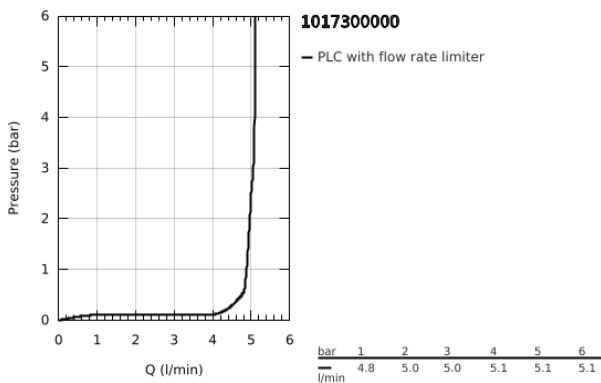

10 173 000 00 **GROHE CUBE0 SINGLE-LEVER BASIN MIXER 1/2"**
S-SIZE

PRODUCT DESCRIPTION

- Colour: chrome
- single hole installation
- metal lever
- GROHE SilkMove 28 mm ceramic cartridge
- EcoMode - cold water flow in mid-lever position saves energy
- adjustable flow rate limiter
- with temperature limiter
- GROHE LongLife finish
- GROHE EcoJoy - less water, perfect flow
- maximum flow rate (at 3 bar): 5 l/min
- GROHE FastFixation installation system
- pop-up waste set 1 1/4"
- flexible connection hoses

10 173 000 00 **GROHE CUBEO SINGLE-LEVER BASIN MIXER 1/2"**
S-SIZE

SPARE PARTS, January 2023 – now

- 1: Cubeo Lever (Spare part-nr. 1060180000)
- 2: Cap (Spare part-nr. 46581000)
- 3: Fitting ring (Spare part-nr. 07419000)
- 4: Cubeo Cartridge (Spare part-nr. 1060179990)
- 5: Mousseur (Spare part-nr. 48159000)
- 6: Lift rod (Spare part-nr. 65936PD0)
- 7: Cubeo Rosette (Spare part-nr. 1060150000)
- 8: Shank fastening assembly (Spare part-nr. 46249000)
- 9: Waste set 1 1/4" (Spare part-nr. 28910000)
- 9.1: Plug (Spare part-nr. 07182000)
- 9.2: Eccentric rod (Spare part-nr. 07052000)
- 10: Mounting wrench (Spare part-nr. 19017000)*
- 11: Eccentric rod (Spare part-nr. 07341000)*