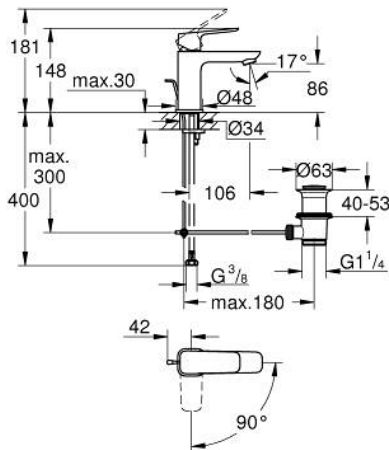

10 173 000 00 **GROHE CUBE0 SINGLE-LEVER BASIN MIXER 1/2"**
S-SIZE

PRODUCT DESCRIPTION

- Colour: chrome
- single hole installation
- metal lever
- GROHE SilkMove 28 mm ceramic cartridge
- EcoMode - cold water flow in mid-lever position saves energy
- adjustable flow rate limiter
- with temperature limiter
- GROHE LongLife finish
- GROHE EcoJoy - less water, perfect flow
- maximum flow rate (at 3 bar): 5 l/min
- GROHE FastFixation installation system
- pop-up waste set 1 1/4"
- flexible connection hoses

10 173 000 00 **GROHE CUBEO SINGLE-LEVER BASIN MIXER 1/2"**
S-SIZE

SPARE PARTS, January 2023 – now

- 1: Cubeo Lever (Spare part-nr. 1060180000)
- 2: Cap (Spare part-nr. 46581000)
- 3: Fitting ring (Spare part-nr. 07419000)
- 4: Cubeo Cartridge (Spare part-nr. 1060179990)
- 5: Mousseur (Spare part-nr. 48159000)
- 6: Lift rod (Spare part-nr. 65936PD0)
- 7: Cubeo Rosette (Spare part-nr. 1060150000)
- 8: Shank fastening assembly (Spare part-nr. 46249000)
- 9: Waste set 1 1/4" (Spare part-nr. 28910000)
- 9.1: Plug (Spare part-nr. 07182000)
- 9.2: Eccentric rod (Spare part-nr. 07052000)
- 10: Mounting wrench (Spare part-nr. 19017000)*
- 11: Eccentric rod (Spare part-nr. 07341000)*