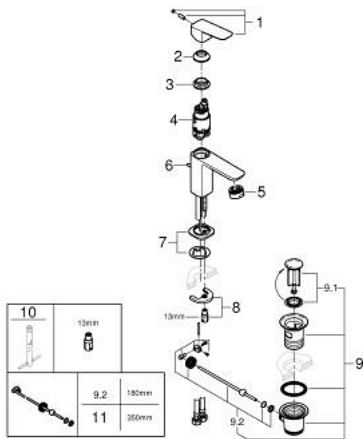

10 173 024 30 **GROHE CUBEO SINGLE-LEVER BASIN MIXER 1/2"**  
**S-SIZE**

**PRODUCT DESCRIPTION**

- Colour: matte black
- single hole installation
- metal lever
- GROHE SilkMove 28 mm ceramic cartridge
- EcoMode - cold water flow in mid-lever position saves energy
- adjustable flow rate limiter
- with temperature limiter
- GROHE EcoJoy - less water, perfect flow
- maximum flow rate (at 3 bar): 5 l/min
- GROHE FastFixation installation system
- pop-up waste set 1 1/4"
- flexible connection hoses

## 10 173 024 30 GROHE CUBEO SINGLE-LEVER BASIN MIXER 1/2" S-SIZE

### SPARE PARTS, January 2023 – now

- 1: lever (Spare part-nr. 1060182430)
- 2: Cap (Spare part-nr. 465812430)
- 3: Fitting ring (Spare part-nr. 07419000)
- 4: Cubeo Cartridge (Spare part-nr. 1060179990)
- 5: Mousseur (Spare part-nr. 481592430)
- 6: lift rod (Spare part-nr. 659362430)
- 7: Cubeo Rosette (Spare part-nr. 1060152430)
- 8: Shank fastening assembly (Spare part-nr. 46249000)
- 9: Waste set 1 1/4" (Spare part-nr. 289102430)
- 9.1: Plug (Spare part-nr. 071822430)
- 9.2: Eccentric rod (Spare part-nr. 07052000)
- 10: Mounting wrench (Spare part-nr. 19017000)\*
- 11: Eccentric rod (Spare part-nr. 07341000)\*