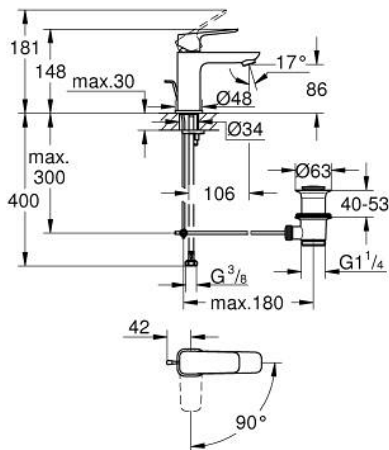

10 173 024 30 **GROHE CUBEO SINGLE-LEVER BASIN MIXER 1/2"**  
**S-SIZE**

**PRODUCT DESCRIPTION**

- Colour: matte black
- single hole installation
- metal lever
- GROHE SilkMove 28 mm ceramic cartridge
- EcoMode - cold water flow in mid-lever position saves energy
- adjustable flow rate limiter
- with temperature limiter
- GROHE EcoJoy - less water, perfect flow
- maximum flow rate (at 3 bar): 5 l/min
- GROHE FastFixation installation system
- pop-up waste set 1 1/4"
- flexible connection hoses

## 10 173 024 30 GROHE CUBEO SINGLE-LEVER BASIN MIXER 1/2" S-SIZE

### SPARE PARTS, January 2023 – now

- 1: lever (Spare part-nr. 1060182430)
- 2: Cap (Spare part-nr. 465812430)
- 3: Fitting ring (Spare part-nr. 07419000)
- 4: Cubeo Cartridge (Spare part-nr. 1060179990)
- 5: Mousseur (Spare part-nr. 481592430)
- 6: lift rod (Spare part-nr. 659362430)
- 7: Cubeo Rosette (Spare part-nr. 1060152430)
- 8: Shank fastening assembly (Spare part-nr. 46249000)
- 9: Waste set 1 1/4" (Spare part-nr. 289102430)
- 9.1: Plug (Spare part-nr. 071822430)
- 9.2: Eccentric rod (Spare part-nr. 07052000)
- 10: Mounting wrench (Spare part-nr. 19017000)\*
- 11: Eccentric rod (Spare part-nr. 07341000)\*