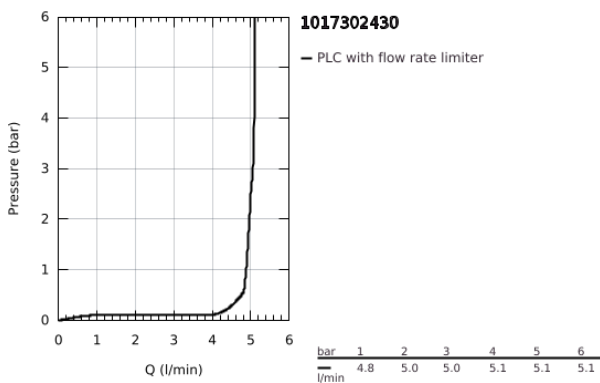

10 173 024 30 **GROHE CUBEO SINGLE-LEVER BASIN MIXER 1/2"**  
**S-SIZE**

**PRODUCT DESCRIPTION**

- Colour: matte black
- single hole installation
- metal lever
- GROHE SilkMove 28 mm ceramic cartridge
- EcoMode - cold water flow in mid-lever position saves energy
- adjustable flow rate limiter
- with temperature limiter
- GROHE EcoJoy - less water, perfect flow
- maximum flow rate (at 3 bar): 5 l/min
- GROHE FastFixation installation system
- pop-up waste set 1 1/4"
- flexible connection hoses

## 10 173 024 30 GROHE CUBEO SINGLE-LEVER BASIN MIXER 1/2" S-SIZE