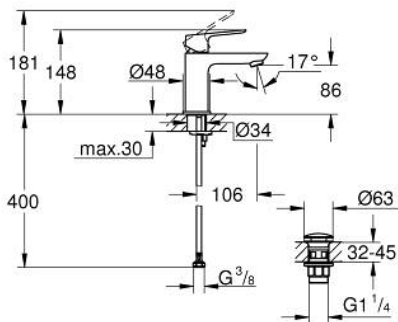

10 173 200 00 **GROHE CUBE0 SINGLE-LEVER BASIN MIXER 1/2"**  
**S-SIZE**

**PRODUCT DESCRIPTION**

- Colour: chrome
- single hole installation
- metal lever
- GROHE SilkMove 28 mm ceramic cartridge
- EcoMode - cold water flow in mid-lever position saves energy
- adjustable flow rate limiter
- with temperature limiter
- GROHE LongLife finish
- GROHE EcoJoy - less water, perfect flow
- maximum flow rate (at 3 bar): 5 l/min
- GROHE FastFixation installation system
- smooth body with push-open waste set 1 1/4"
- flexible connection hoses

10 173 200 00 **GROHE CUBEO SINGLE-LEVER BASIN MIXER 1/2"**  
**S-SIZE**

**SPARE PARTS**, January 2023 – now

- 1: Cubeo Lever (Spare part-nr. 1060180000)
- 2: Cap (Spare part-nr. 46581000)
- 3: Fitting ring (Spare part-nr. 07419000)
- 4: Cubeo Cartridge (Spare part-nr. 1060179990)
- 5: Mousseur (Spare part-nr. 48159000)
- 6: Cubeo Rosette (Spare part-nr. 1060150000)
- 7: Shank fastening assembly (Spare part-nr. 46249000)
- 8: Waste set with push-open plug (Spare part-nr. 65807000)
- 9: Mounting wrench (Spare part-nr. 19017000)\*