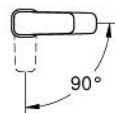

10 173 200 00 **GROHE CUBE0 SINGLE-LEVER BASIN MIXER 1/2"**  
**S-SIZE**

**PRODUCT DESCRIPTION**

- Colour: chrome
- single hole installation
- metal lever
- GROHE SilkMove 28 mm ceramic cartridge
- EcoMode - cold water flow in mid-lever position saves energy
- adjustable flow rate limiter
- with temperature limiter
- GROHE LongLife finish
- GROHE EcoJoy - less water, perfect flow
- maximum flow rate (at 3 bar): 5 l/min
- GROHE FastFixation installation system
- smooth body with push-open waste set 1 1/4"
- flexible connection hoses

10 173 200 00 **GROHE CUBEO SINGLE-LEVER BASIN MIXER 1/2"**  
**S-SIZE**

**SPARE PARTS**, January 2023 – now

- 1: Cubeo Lever (Spare part-nr. 1060180000)
- 2: Cap (Spare part-nr. 46581000)
- 3: Fitting ring (Spare part-nr. 07419000)
- 4: Cubeo Cartridge (Spare part-nr. 1060179990)
- 5: Mousseur (Spare part-nr. 48159000)
- 6: Cubeo Rosette (Spare part-nr. 1060150000)
- 7: Shank fastening assembly (Spare part-nr. 46249000)
- 8: Waste set with push-open plug (Spare part-nr. 65807000)
- 9: Mounting wrench (Spare part-nr. 19017000)\*