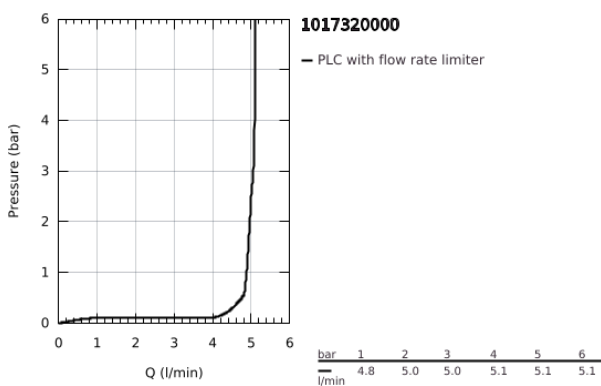

10 173 200 00 **GROHE CUBE0 SINGLE-LEVER BASIN MIXER 1/2"**  
**S-SIZE**

**PRODUCT DESCRIPTION**

- Colour: chrome
- single hole installation
- metal lever
- GROHE SilkMove 28 mm ceramic cartridge
- EcoMode - cold water flow in mid-lever position saves energy
- adjustable flow rate limiter
- with temperature limiter
- GROHE LongLife finish
- GROHE EcoJoy - less water, perfect flow
- maximum flow rate (at 3 bar): 5 l/min
- GROHE FastFixation installation system
- smooth body with push-open waste set 1 1/4"
- flexible connection hoses

10 173 200 00 **GROHE CUBEO SINGLE-LEVER BASIN MIXER 1/2"**  
**S-SIZE**

**SPARE PARTS**, January 2023 – now

- 1: Cubeo Lever (Spare part-nr. 1060180000)
- 2: Cap (Spare part-nr. 46581000)
- 3: Fitting ring (Spare part-nr. 07419000)
- 4: Cubeo Cartridge (Spare part-nr. 1060179990)
- 5: Mousseur (Spare part-nr. 48159000)
- 6: Cubeo Rosette (Spare part-nr. 1060150000)
- 7: Shank fastening assembly (Spare part-nr. 46249000)
- 8: Waste set with push-open plug (Spare part-nr. 65807000)
- 9: Mounting wrench (Spare part-nr. 19017000)\*