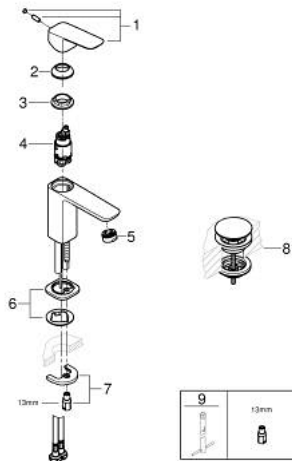

10 173 200 00 **GROHE CUBE0 SINGLE-LEVER BASIN MIXER 1/2"**  
**S-SIZE**

**PRODUCT DESCRIPTION**

- Colour: chrome
- single hole installation
- metal lever
- GROHE SilkMove 28 mm ceramic cartridge
- EcoMode - cold water flow in mid-lever position saves energy
- adjustable flow rate limiter
- with temperature limiter
- GROHE LongLife finish
- GROHE EcoJoy - less water, perfect flow
- maximum flow rate (at 3 bar): 5 l/min
- GROHE FastFixation installation system
- smooth body with push-open waste set 1 1/4"
- flexible connection hoses

10 173 200 00 **GROHE CUBEO SINGLE-LEVER BASIN MIXER 1/2"**  
**S-SIZE**

**SPARE PARTS**, January 2023 – now

- 1: Cubeo Lever (Spare part-nr. 1060180000)
- 2: Cap (Spare part-nr. 46581000)
- 3: Fitting ring (Spare part-nr. 07419000)
- 4: Cubeo Cartridge (Spare part-nr. 1060179990)
- 5: Mousseur (Spare part-nr. 48159000)
- 6: Cubeo Rosette (Spare part-nr. 1060150000)
- 7: Shank fastening assembly (Spare part-nr. 46249000)
- 8: Waste set with push-open plug (Spare part-nr. 65807000)
- 9: Mounting wrench (Spare part-nr. 19017000)\*