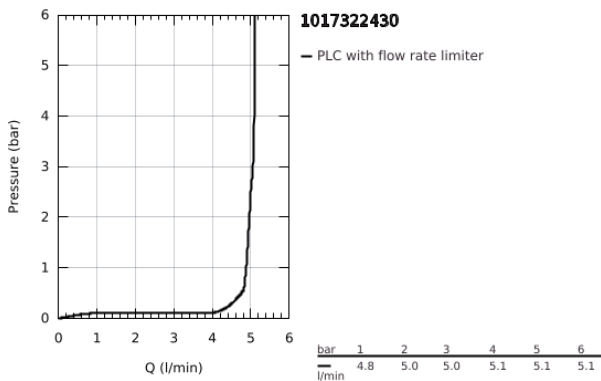

10 173 224 30 **GROHE CUBE0 SINGLE-LEVER BASIN MIXER 1/2"**  
**S-SIZE**

**PRODUCT DESCRIPTION**

- Colour: matte black
- single hole installation
- metal lever
- GROHE SilkMove 28 mm ceramic cartridge
- EcoMode - cold water flow in mid-lever position saves energy
- adjustable flow rate limiter
- with temperature limiter
- GROHE EcoJoy - less water, perfect flow
- maximum flow rate (at 3 bar): 5 l/min
- GROHE FastFixation installation system
- smooth body with push-open waste set 1 1/4"
- flexible connection hoses

## 10 173 224 30 GROHE CUBEO SINGLE-LEVER BASIN MIXER 1/2" S-SIZE