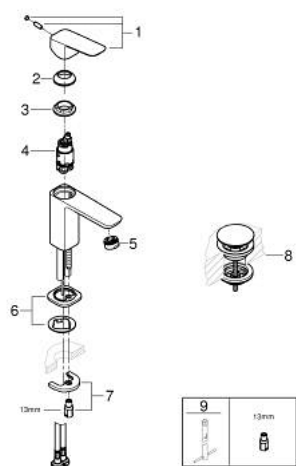

10 173 224 30 **GROHE CUBE0 SINGLE-LEVER BASIN MIXER 1/2"**  
**S-SIZE**

**PRODUCT DESCRIPTION**

- Colour: matte black
- single hole installation
- metal lever
- GROHE SilkMove 28 mm ceramic cartridge
- EcoMode - cold water flow in mid-lever position saves energy
- adjustable flow rate limiter
- with temperature limiter
- GROHE EcoJoy - less water, perfect flow
- maximum flow rate (at 3 bar): 5 l/min
- GROHE FastFixation installation system
- smooth body with push-open waste set 1 1/4"
- flexible connection hoses

## 10 173 224 30 GROHE CUBEO SINGLE-LEVER BASIN MIXER 1/2" S-SIZE

### SPARE PARTS, January 2023 – now

- 1: lever (Spare part-nr. 1060182430)
  - 2: Cap (Spare part-nr. 465812430)
  - 3: Fitting ring (Spare part-nr. 07419000)
  - 4: Cubeo Cartridge (Spare part-nr. 1060179990)
  - 5: Mousseur (Spare part-nr. 481592430)
  - 6: Cubeo Rosette (Spare part-nr. 1060152430)
  - 7: Shank fastening assembly (Spare part-nr. 46249000)
  - 8: Waste set with push-open plug (Spare part-nr. 658072430)
  - 9: Mounting wrench (Spare part-nr. 19017000)\*
- \* Optional accessories