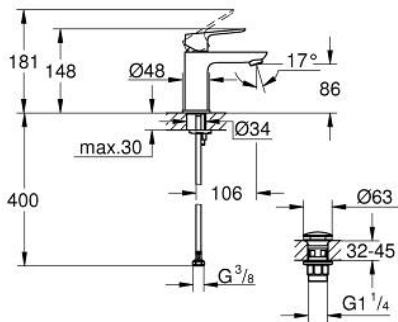

10 173 224 30 **GROHE CUBE0 SINGLE-LEVER BASIN MIXER 1/2"**  
**S-SIZE**

**PRODUCT DESCRIPTION**

- Colour: matte black
- single hole installation
- metal lever
- GROHE SilkMove 28 mm ceramic cartridge
- EcoMode - cold water flow in mid-lever position saves energy
- adjustable flow rate limiter
- with temperature limiter
- GROHE EcoJoy - less water, perfect flow
- maximum flow rate (at 3 bar): 5 l/min
- GROHE FastFixation installation system
- smooth body with push-open waste set 1 1/4"
- flexible connection hoses

## 10 173 224 30 GROHE CUBEO SINGLE-LEVER BASIN MIXER 1/2" S-SIZE

### SPARE PARTS, January 2023 – now

- 1: lever (Spare part-nr. 1060182430)
  - 2: Cap (Spare part-nr. 465812430)
  - 3: Fitting ring (Spare part-nr. 07419000)
  - 4: Cubeo Cartridge (Spare part-nr. 1060179990)
  - 5: Mousseur (Spare part-nr. 481592430)
  - 6: Cubeo Rosette (Spare part-nr. 1060152430)
  - 7: Shank fastening assembly (Spare part-nr. 46249000)
  - 8: Waste set with push-open plug (Spare part-nr. 658072430)
  - 9: Mounting wrench (Spare part-nr. 19017000)\*
- \* Optional accessories