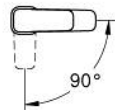

10 173 224 30 **GROHE CUBE0 SINGLE-LEVER BASIN MIXER 1/2"**  
**S-SIZE**

**PRODUCT DESCRIPTION**

- Colour: matte black
- single hole installation
- metal lever
- GROHE SilkMove 28 mm ceramic cartridge
- EcoMode - cold water flow in mid-lever position saves energy
- adjustable flow rate limiter
- with temperature limiter
- GROHE EcoJoy - less water, perfect flow
- maximum flow rate (at 3 bar): 5 l/min
- GROHE FastFixation installation system
- smooth body with push-open waste set 1 1/4"
- flexible connection hoses

## 10 173 224 30 GROHE CUBEO SINGLE-LEVER BASIN MIXER 1/2" S-SIZE

### SPARE PARTS, January 2023 – now

- 1: lever (Spare part-nr. 1060182430)
  - 2: Cap (Spare part-nr. 465812430)
  - 3: Fitting ring (Spare part-nr. 07419000)
  - 4: Cubeo Cartridge (Spare part-nr. 1060179990)
  - 5: Mousseur (Spare part-nr. 481592430)
  - 6: Cubeo Rosette (Spare part-nr. 1060152430)
  - 7: Shank fastening assembly (Spare part-nr. 46249000)
  - 8: Waste set with push-open plug (Spare part-nr. 658072430)
  - 9: Mounting wrench (Spare part-nr. 19017000)\*
- \* Optional accessories