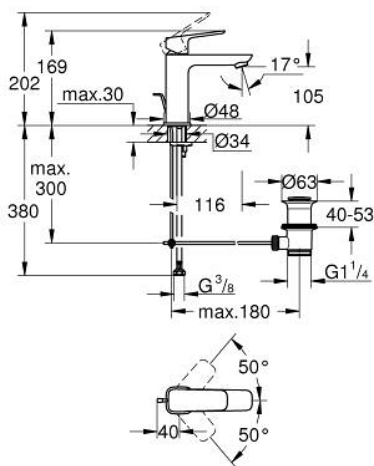

10 174 900 00 **GROHE CUBE0 SINGLE-LEVER BASIN MIXER 1/2"**
M-SIZE

PRODUCT DESCRIPTION

- Colour: chrome
- single hole installation
- metal lever
- GROHE SilkMove 28 mm ceramic cartridge
- adjustable flow rate limiter
- with temperature limiter
- GROHE EcoJoy - less water, perfect flow
- maximum flow rate (at 3 bar): 5 l/min
- GROHE FastFixation installation system
- pop-up waste set 1 1/4"
- flexible connection hoses

10 174 900 00 **GROHE CUBEO SINGLE-LEVER BASIN MIXER 1/2"**
M-SIZE

SPARE PARTS, January 2023 – now

- 1: Cubeo Lever (Spare part-nr. 1060130000)
- 2: Cap (Spare part-nr. 46581000)
- 3: Fitting ring (Spare part-nr. 07419000)
- 4: Cartridge (Spare part-nr. 46580000)
- 5: Mousseur (Spare part-nr. 48159000)
- 6: Lift rod (Spare part-nr. 65936PD0)
- 7: Cubeo Rosette (Spare part-nr. 1060150000)
- 8: Shank fastening assembly (Spare part-nr. 46249000)
- 9: Waste set 1 1/4" (Spare part-nr. 28910000)
- 9.1: Plug (Spare part-nr. 07182000)
- 9.2: Eccentric rod (Spare part-nr. 07052000)
- 10: Eccentric rod (Spare part-nr. 07341000)*
- 11: Mounting wrench (Spare part-nr. 19017000)*