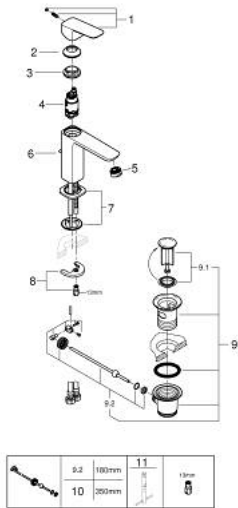

10 174 900 00 **GROHE CUBE0 SINGLE-LEVER BASIN MIXER 1/2"**
M-SIZE

PRODUCT DESCRIPTION

- Colour: chrome
- single hole installation
- metal lever
- GROHE SilkMove 28 mm ceramic cartridge
- adjustable flow rate limiter
- with temperature limiter
- GROHE EcoJoy - less water, perfect flow
- maximum flow rate (at 3 bar): 5 l/min
- GROHE FastFixation installation system
- pop-up waste set 1 1/4"
- flexible connection hoses

10 174 900 00 **GROHE CUBEO SINGLE-LEVER BASIN MIXER 1/2"**
M-SIZE

SPARE PARTS, January 2023 – now

- 1: Cubeo Lever (Spare part-nr. 1060130000)
- 2: Cap (Spare part-nr. 46581000)
- 3: Fitting ring (Spare part-nr. 07419000)
- 4: Cartridge (Spare part-nr. 46580000)
- 5: Mousseur (Spare part-nr. 48159000)
- 6: Lift rod (Spare part-nr. 65936PD0)
- 7: Cubeo Rosette (Spare part-nr. 1060150000)
- 8: Shank fastening assembly (Spare part-nr. 46249000)
- 9: Waste set 1 1/4" (Spare part-nr. 28910000)
- 9.1: Plug (Spare part-nr. 07182000)
- 9.2: Eccentric rod (Spare part-nr. 07052000)
- 10: Eccentric rod (Spare part-nr. 07341000)*
- 11: Mounting wrench (Spare part-nr. 19017000)*