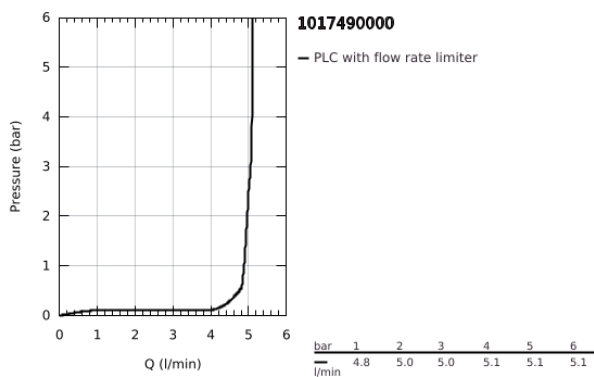

10 174 900 00 **GROHE CUBE0 SINGLE-LEVER BASIN MIXER 1/2"**
M-SIZE

PRODUCT DESCRIPTION

- Colour: chrome
- single hole installation
- metal lever
- GROHE SilkMove 28 mm ceramic cartridge
- adjustable flow rate limiter
- with temperature limiter
- GROHE EcoJoy - less water, perfect flow
- maximum flow rate (at 3 bar): 5 l/min
- GROHE FastFixation installation system
- pop-up waste set 1 1/4"
- flexible connection hoses

10 174 900 00 **GROHE CUBEO SINGLE-LEVER BASIN MIXER 1/2"**
M-SIZE

SPARE PARTS, January 2023 – now

- 1: Cubeo Lever (Spare part-nr. 1060130000)
- 2: Cap (Spare part-nr. 46581000)
- 3: Fitting ring (Spare part-nr. 07419000)
- 4: Cartridge (Spare part-nr. 46580000)
- 5: Mousseur (Spare part-nr. 48159000)
- 6: Lift rod (Spare part-nr. 65936PD0)
- 7: Cubeo Rosette (Spare part-nr. 1060150000)
- 8: Shank fastening assembly (Spare part-nr. 46249000)
- 9: Waste set 1 1/4" (Spare part-nr. 28910000)
- 9.1: Plug (Spare part-nr. 07182000)
- 9.2: Eccentric rod (Spare part-nr. 07052000)
- 10: Eccentric rod (Spare part-nr. 07341000)*
- 11: Mounting wrench (Spare part-nr. 19017000)*