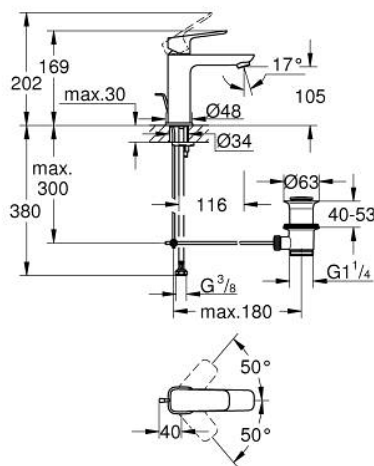

10 174 924 30 **GROHE CUBE0 SINGLE-LEVER BASIN MIXER 1/2"**
M-SIZE

PRODUCT DESCRIPTION

- Colour: matte black
- single hole installation
- metal lever
- GROHE SilkMove 28 mm ceramic cartridge
- adjustable flow rate limiter
- with temperature limiter
- GROHE EcoJoy - less water, perfect flow
- maximum flow rate (at 3 bar): 5 l/min
- GROHE FastFixation installation system
- pop-up waste set 1 1/4"
- flexible connection hoses

10 174 924 30 **GROHE CUBEO SINGLE-LEVER BASIN MIXER 1/2"**
M-SIZE

SPARE PARTS, January 2023 – now

- 1: Cubeo Lever (Spare part-nr. 1060132430)
- 2: Cap (Spare part-nr. 465812430)
- 3: Fitting ring (Spare part-nr. 07419000)
- 4: Cartridge (Spare part-nr. 46580000)
- 5: Mousseur (Spare part-nr. 481592430)
- 6: lift rod (Spare part-nr. 659362430)
- 7: Cubeo Rosette (Spare part-nr. 1060152430)
- 8: Shank fastening assembly (Spare part-nr. 46249000)
- 9: Waste set 1 1/4" (Spare part-nr. 289102430)
- 9.1: Plug (Spare part-nr. 071822430)
- 9.2: Eccentric rod (Spare part-nr. 07052000)
- 10: Eccentric rod (Spare part-nr. 07341000)*
- 11: Mounting wrench (Spare part-nr. 19017000)*