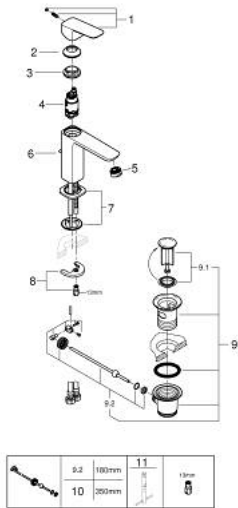

10 174 924 30 **GROHE CUBE0 SINGLE-LEVER BASIN MIXER 1/2"**
M-SIZE

PRODUCT DESCRIPTION

- Colour: matte black
- single hole installation
- metal lever
- GROHE SilkMove 28 mm ceramic cartridge
- adjustable flow rate limiter
- with temperature limiter
- GROHE EcoJoy - less water, perfect flow
- maximum flow rate (at 3 bar): 5 l/min
- GROHE FastFixation installation system
- pop-up waste set 1 1/4"
- flexible connection hoses

10 174 924 30 **GROHE CUBEO SINGLE-LEVER BASIN MIXER 1/2"**
M-SIZE

SPARE PARTS, January 2023 – now

- 1: Cubeo Lever (Spare part-nr. 1060132430)
- 2: Cap (Spare part-nr. 465812430)
- 3: Fitting ring (Spare part-nr. 07419000)
- 4: Cartridge (Spare part-nr. 46580000)
- 5: Mousseur (Spare part-nr. 481592430)
- 6: lift rod (Spare part-nr. 659362430)
- 7: Cubeo Rosette (Spare part-nr. 1060152430)
- 8: Shank fastening assembly (Spare part-nr. 46249000)
- 9: Waste set 1 1/4" (Spare part-nr. 289102430)
- 9.1: Plug (Spare part-nr. 071822430)
- 9.2: Eccentric rod (Spare part-nr. 07052000)
- 10: Eccentric rod (Spare part-nr. 07341000)*
- 11: Mounting wrench (Spare part-nr. 19017000)*