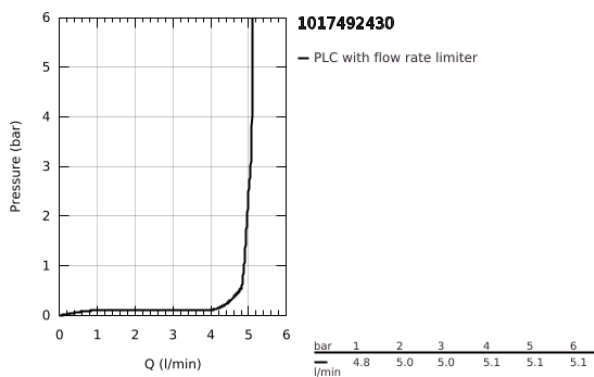

10 174 924 30 **GROHE CUBE0 SINGLE-LEVER BASIN MIXER 1/2"**
M-SIZE

PRODUCT DESCRIPTION

- Colour: matte black
- single hole installation
- metal lever
- GROHE SilkMove 28 mm ceramic cartridge
- adjustable flow rate limiter
- with temperature limiter
- GROHE EcoJoy - less water, perfect flow
- maximum flow rate (at 3 bar): 5 l/min
- GROHE FastFixation installation system
- pop-up waste set 1 1/4"
- flexible connection hoses

10 174 924 30 **GROHE CUBEO SINGLE-LEVER BASIN MIXER 1/2"**
M-SIZE

SPARE PARTS, January 2023 – now

- 1: Cubeo Lever (Spare part-nr. 1060132430)
- 2: Cap (Spare part-nr. 465812430)
- 3: Fitting ring (Spare part-nr. 07419000)
- 4: Cartridge (Spare part-nr. 46580000)
- 5: Mousseur (Spare part-nr. 481592430)
- 6: lift rod (Spare part-nr. 659362430)
- 7: Cubeo Rosette (Spare part-nr. 1060152430)
- 8: Shank fastening assembly (Spare part-nr. 46249000)
- 9: Waste set 1 1/4" (Spare part-nr. 289102430)
- 9.1: Plug (Spare part-nr. 071822430)
- 9.2: Eccentric rod (Spare part-nr. 07052000)
- 10: Eccentric rod (Spare part-nr. 07341000)*
- 11: Mounting wrench (Spare part-nr. 19017000)*