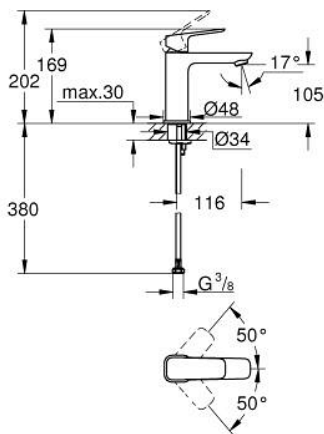

10 175 500 00 **GROHE CUBE0 SINGLE-LEVER BASIN MIXER 1/2"**
M-SIZE

PRODUCT DESCRIPTION

- Colour: chrome
- single hole installation
- metal lever
- GROHE SilkMove 28 mm ceramic cartridge
- adjustable flow rate limiter
- with temperature limiter
- GROHE EcoJoy - less water, perfect flow
- maximum flow rate (at 3 bar): 5 l/min
- GROHE FastFixation installation system
- smooth body
- flexible connection hoses

10 175 500 00 **GROHE CUBEO SINGLE-LEVER BASIN MIXER 1/2"**
M-SIZE

SPARE PARTS, January 2023 – now

- 1: Cubeo Lever (Spare part-nr. 1060130000)
- 2: Cap (Spare part-nr. 46581000)
- 3: Fitting ring (Spare part-nr. 07419000)
- 4: Cartridge (Spare part-nr. 46580000)
- 5: Mousseur (Spare part-nr. 48159000)
- 6: Cubeo Rosette (Spare part-nr. 1060150000)
- 7: Shank fastening assembly (Spare part-nr. 46645000)
- 8: Waste set with push-open plug (Spare part-nr. 65807000)*
- 9: Mounting wrench (Spare part-nr. 19017000)*