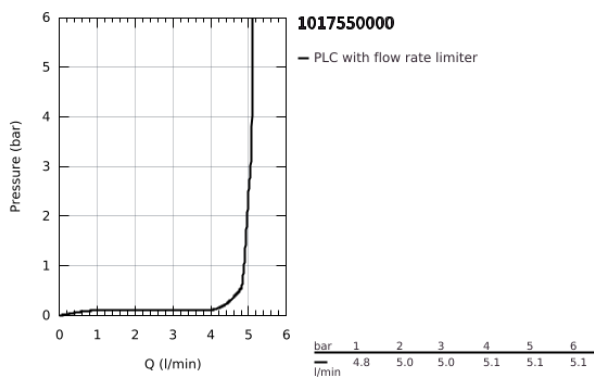

10 175 500 00 **GROHE CUBE0 SINGLE-LEVER BASIN MIXER 1/2"**
M-SIZE

PRODUCT DESCRIPTION

- Colour: chrome
- single hole installation
- metal lever
- GROHE SilkMove 28 mm ceramic cartridge
- adjustable flow rate limiter
- with temperature limiter
- GROHE EcoJoy - less water, perfect flow
- maximum flow rate (at 3 bar): 5 l/min
- GROHE FastFixation installation system
- smooth body
- flexible connection hoses

10 175 500 00 **GROHE CUBEO SINGLE-LEVER BASIN MIXER 1/2"**
M-SIZE

SPARE PARTS, January 2023 – now

- 1: Cubeo Lever (Spare part-nr. 1060130000)
- 2: Cap (Spare part-nr. 46581000)
- 3: Fitting ring (Spare part-nr. 07419000)
- 4: Cartridge (Spare part-nr. 46580000)
- 5: Mousseur (Spare part-nr. 48159000)
- 6: Cubeo Rosette (Spare part-nr. 1060150000)
- 7: Shank fastening assembly (Spare part-nr. 46645000)
- 8: Waste set with push-open plug (Spare part-nr. 65807000)*
- 9: Mounting wrench (Spare part-nr. 19017000)*