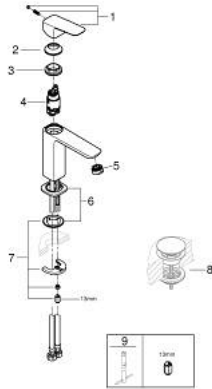

10 175 500 00 **GROHE CUBE0 SINGLE-LEVER BASIN MIXER 1/2"**
M-SIZE

PRODUCT DESCRIPTION

- Colour: chrome
- single hole installation
- metal lever
- GROHE SilkMove 28 mm ceramic cartridge
- adjustable flow rate limiter
- with temperature limiter
- GROHE EcoJoy - less water, perfect flow
- maximum flow rate (at 3 bar): 5 l/min
- GROHE FastFixation installation system
- smooth body
- flexible connection hoses

10 175 500 00 **GROHE CUBEO SINGLE-LEVER BASIN MIXER 1/2"**
M-SIZE

SPARE PARTS, January 2023 – now

- 1: Cubeo Lever (Spare part-nr. 1060130000)
- 2: Cap (Spare part-nr. 46581000)
- 3: Fitting ring (Spare part-nr. 07419000)
- 4: Cartridge (Spare part-nr. 46580000)
- 5: Mousseur (Spare part-nr. 48159000)
- 6: Cubeo Rosette (Spare part-nr. 1060150000)
- 7: Shank fastening assembly (Spare part-nr. 46645000)
- 8: Waste set with push-open plug (Spare part-nr. 65807000)*
- 9: Mounting wrench (Spare part-nr. 19017000)*