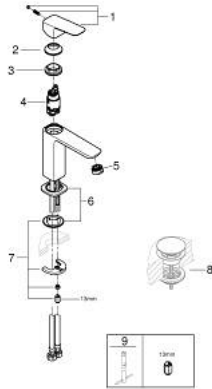

10 175 524 30 **GROHE CUBE0 SINGLE-LEVER BASIN MIXER 1/2"**
M-SIZE

PRODUCT DESCRIPTION

- Colour: matte black
- single hole installation
- metal lever
- GROHE SilkMove 28 mm ceramic cartridge
- adjustable flow rate limiter
- with temperature limiter
- GROHE EcoJoy - less water, perfect flow
- maximum flow rate (at 3 bar): 5 l/min
- GROHE FastFixation installation system
- smooth body
- flexible connection hoses

10 175 524 30 **GROHE CUBEO SINGLE-LEVER BASIN MIXER 1/2"**
M-SIZE

SPARE PARTS, January 2023 – now

- 1: Cubeo Lever (Spare part-nr. 1060132430)
- 2: Cap (Spare part-nr. 465812430)
- 3: Fitting ring (Spare part-nr. 07419000)
- 4: Cartridge (Spare part-nr. 46580000)
- 5: Mousseur (Spare part-nr. 481592430)
- 6: Cubeo Rosette (Spare part-nr. 1060152430)
- 7: Shank fastening assembly (Spare part-nr. 46645000)
- 8: Waste set with push-open plug (Spare part-nr. 658072430)*
- 9: Mounting wrench (Spare part-nr. 19017000)*