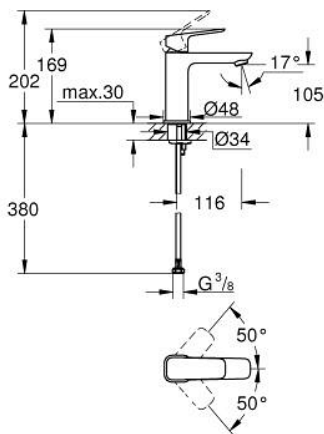

10 175 524 30 **GROHE CUBE0 SINGLE-LEVER BASIN MIXER 1/2"**
M-SIZE

PRODUCT DESCRIPTION

- Colour: matte black
- single hole installation
- metal lever
- GROHE SilkMove 28 mm ceramic cartridge
- adjustable flow rate limiter
- with temperature limiter
- GROHE EcoJoy - less water, perfect flow
- maximum flow rate (at 3 bar): 5 l/min
- GROHE FastFixation installation system
- smooth body
- flexible connection hoses

10 175 524 30 **GROHE CUBEO SINGLE-LEVER BASIN MIXER 1/2"**
M-SIZE

SPARE PARTS, January 2023 – now

- 1: Cubeo Lever (Spare part-nr. 1060132430)
- 2: Cap (Spare part-nr. 465812430)
- 3: Fitting ring (Spare part-nr. 07419000)
- 4: Cartridge (Spare part-nr. 46580000)
- 5: Mousseur (Spare part-nr. 481592430)
- 6: Cubeo Rosette (Spare part-nr. 1060152430)
- 7: Shank fastening assembly (Spare part-nr. 46645000)
- 8: Waste set with push-open plug (Spare part-nr. 658072430)*
- 9: Mounting wrench (Spare part-nr. 19017000)*