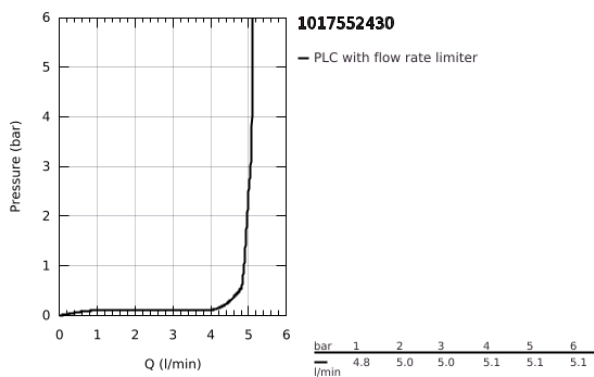

10 175 524 30 **GROHE CUBE0 SINGLE-LEVER BASIN MIXER 1/2"**
M-SIZE

PRODUCT DESCRIPTION

- Colour: matte black
- single hole installation
- metal lever
- GROHE SilkMove 28 mm ceramic cartridge
- adjustable flow rate limiter
- with temperature limiter
- GROHE EcoJoy - less water, perfect flow
- maximum flow rate (at 3 bar): 5 l/min
- GROHE FastFixation installation system
- smooth body
- flexible connection hoses

10 175 524 30 **GROHE CUBEO SINGLE-LEVER BASIN MIXER 1/2"**
M-SIZE

SPARE PARTS, January 2023 – now

- 1: Cubeo Lever (Spare part-nr. 1060132430)
- 2: Cap (Spare part-nr. 465812430)
- 3: Fitting ring (Spare part-nr. 07419000)
- 4: Cartridge (Spare part-nr. 46580000)
- 5: Mousseur (Spare part-nr. 481592430)
- 6: Cubeo Rosette (Spare part-nr. 1060152430)
- 7: Shank fastening assembly (Spare part-nr. 46645000)
- 8: Waste set with push-open plug (Spare part-nr. 658072430)*
- 9: Mounting wrench (Spare part-nr. 19017000)*