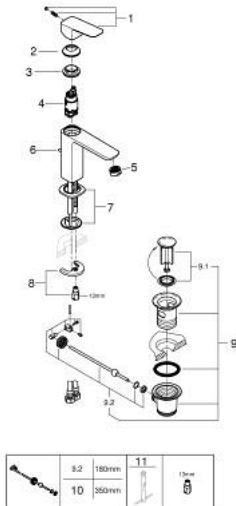

10 175 600 00 **GROHE CUBE0 SINGLE-LEVER BASIN MIXER 1/2"**
M-SIZE

PRODUCT DESCRIPTION

- Colour: chrome
- single hole installation
- metal lever
- GROHE SilkMove 28 mm ceramic cartridge
- EcoMode - cold water flow in mid-lever position saves energy
- adjustable flow rate limiter
- with temperature limiter
- GROHE LongLife finish
- GROHE EcoJoy - less water, perfect flow
- maximum flow rate (at 3 bar): 5 l/min
- GROHE FastFixation installation system
- pop-up waste set 1 1/4"
- flexible connection hoses

10 175 600 00 **GROHE CUBEO SINGLE-LEVER BASIN MIXER 1/2"**
M-SIZE

SPARE PARTS, January 2023 – now

- 1: Cubeo Lever (Spare part-nr. 1060180000)
- 2: Cap (Spare part-nr. 46581000)
- 3: Fitting ring (Spare part-nr. 07419000)
- 4: Cubeo Cartridge (Spare part-nr. 1060179990)
- 5: Mousseur (Spare part-nr. 48159000)
- 6: Lift rod (Spare part-nr. 65936PD0)
- 7: Cubeo Rosette (Spare part-nr. 1060150000)
- 8: Shank fastening assembly (Spare part-nr. 46249000)
- 9: Waste set 1 1/4" (Spare part-nr. 28910000)
- 9.1: Plug (Spare part-nr. 07182000)
- 9.2: Eccentric rod (Spare part-nr. 07052000)
- 10: Eccentric rod (Spare part-nr. 07341000)*
- 11: Mounting wrench (Spare part-nr. 19017000)*