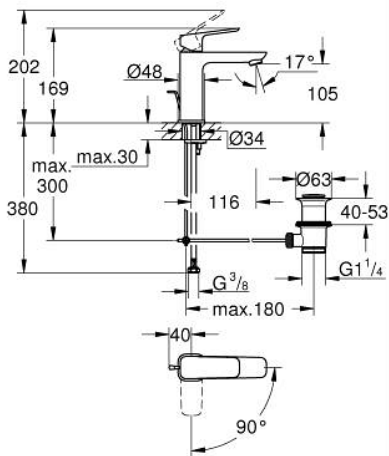

10 175 600 00 **GROHE CUBE0 SINGLE-LEVER BASIN MIXER 1/2"**
M-SIZE

PRODUCT DESCRIPTION

- Colour: chrome
- single hole installation
- metal lever
- GROHE SilkMove 28 mm ceramic cartridge
- EcoMode - cold water flow in mid-lever position saves energy
- adjustable flow rate limiter
- with temperature limiter
- GROHE LongLife finish
- GROHE EcoJoy - less water, perfect flow
- maximum flow rate (at 3 bar): 5 l/min
- GROHE FastFixation installation system
- pop-up waste set 1 1/4"
- flexible connection hoses

10 175 600 00 **GROHE CUBEO SINGLE-LEVER BASIN MIXER 1/2"**
M-SIZE

SPARE PARTS, January 2023 – now

- 1: Cubeo Lever (Spare part-nr. 1060180000)
- 2: Cap (Spare part-nr. 46581000)
- 3: Fitting ring (Spare part-nr. 07419000)
- 4: Cubeo Cartridge (Spare part-nr. 1060179990)
- 5: Mousseur (Spare part-nr. 48159000)
- 6: Lift rod (Spare part-nr. 65936PD0)
- 7: Cubeo Rosette (Spare part-nr. 1060150000)
- 8: Shank fastening assembly (Spare part-nr. 46249000)
- 9: Waste set 1 1/4" (Spare part-nr. 28910000)
- 9.1: Plug (Spare part-nr. 07182000)
- 9.2: Eccentric rod (Spare part-nr. 07052000)
- 10: Eccentric rod (Spare part-nr. 07341000)*
- 11: Mounting wrench (Spare part-nr. 19017000)*