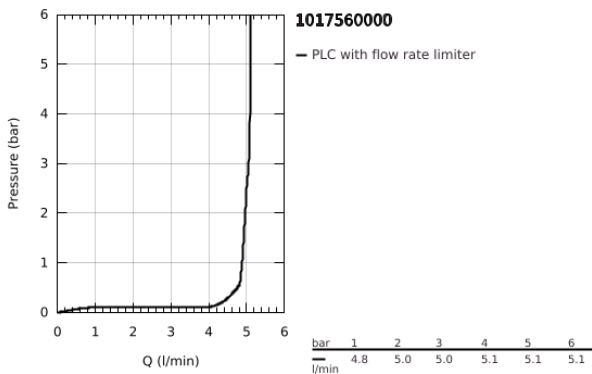

10 175 600 00 **GROHE CUBE0 SINGLE-LEVER BASIN MIXER 1/2"**
M-SIZE

PRODUCT DESCRIPTION

- Colour: chrome
- single hole installation
- metal lever
- GROHE SilkMove 28 mm ceramic cartridge
- EcoMode - cold water flow in mid-lever position saves energy
- adjustable flow rate limiter
- with temperature limiter
- GROHE LongLife finish
- GROHE EcoJoy - less water, perfect flow
- maximum flow rate (at 3 bar): 5 l/min
- GROHE FastFixation installation system
- pop-up waste set 1 1/4"
- flexible connection hoses

10 175 600 00 **GROHE CUBEO SINGLE-LEVER BASIN MIXER 1/2"**
M-SIZE

SPARE PARTS, January 2023 – now

- 1: Cubeo Lever (Spare part-nr. 1060180000)
- 2: Cap (Spare part-nr. 46581000)
- 3: Fitting ring (Spare part-nr. 07419000)
- 4: Cubeo Cartridge (Spare part-nr. 1060179990)
- 5: Mousseur (Spare part-nr. 48159000)
- 6: Lift rod (Spare part-nr. 65936PD0)
- 7: Cubeo Rosette (Spare part-nr. 1060150000)
- 8: Shank fastening assembly (Spare part-nr. 46249000)
- 9: Waste set 1 1/4" (Spare part-nr. 28910000)
- 9.1: Plug (Spare part-nr. 07182000)
- 9.2: Eccentric rod (Spare part-nr. 07052000)
- 10: Eccentric rod (Spare part-nr. 07341000)*
- 11: Mounting wrench (Spare part-nr. 19017000)*