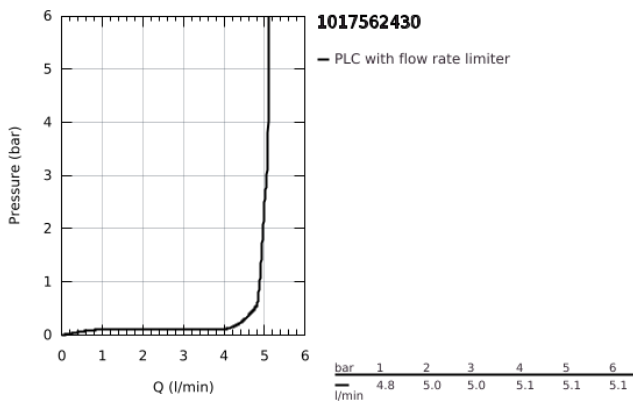

10 175 624 30 GROHE CUBE0 SINGLE-LEVER BASIN MIXER 1/2" M-SIZE

PRODUCT DESCRIPTION

- Colour: matte black
- single hole installation
- metal lever
- GROHE SilkMove 28 mm ceramic cartridge
- EcoMode - cold water flow in mid-lever position saves energy
- adjustable flow rate limiter
- with temperature limiter
- GROHE EcoJoy - less water, perfect flow
- maximum flow rate (at 3 bar): 5 l/min
- GROHE FastFixation installation system
- pop-up waste set 1 1/4"
- flexible connection hoses

10 175 624 30 **GROHE CUBEO SINGLE-LEVER BASIN MIXER 1/2"**
M-SIZE

SPARE PARTS, January 2023 – now

- 1: lever (Spare part-nr. 1060182430)
- 2: Cap (Spare part-nr. 465812430)
- 3: Fitting ring (Spare part-nr. 07419000)
- 4: Cubeo Cartridge (Spare part-nr. 1060179990)
- 5: Mousseur (Spare part-nr. 481592430)
- 6: lift rod (Spare part-nr. 659362430)
- 7: Cubeo Rosette (Spare part-nr. 1060152430)
- 8: Shank fastening assembly (Spare part-nr. 46249000)
- 9: Waste set 1 1/4" (Spare part-nr. 289102430)
- 9.1: Plug (Spare part-nr. 071822430)
- 9.2: Eccentric rod (Spare part-nr. 07052000)
- 10: Eccentric rod (Spare part-nr. 07341000)*
- 11: Mounting wrench (Spare part-nr. 19017000)*