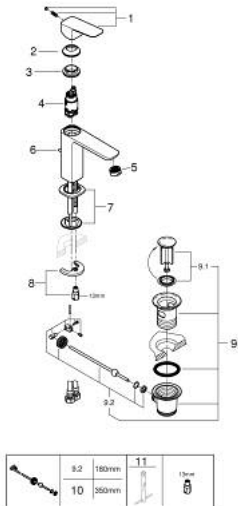

10 175 624 30 GROHE CUBE0 SINGLE-LEVER BASIN MIXER 1/2" M-SIZE

PRODUCT DESCRIPTION

- Colour: matte black
- single hole installation
- metal lever
- GROHE SilkMove 28 mm ceramic cartridge
- EcoMode - cold water flow in mid-lever position saves energy
- adjustable flow rate limiter
- with temperature limiter
- GROHE EcoJoy - less water, perfect flow
- maximum flow rate (at 3 bar): 5 l/min
- GROHE FastFixation installation system
- pop-up waste set 1 1/4"
- flexible connection hoses

10 175 624 30 **GROHE CUBEO SINGLE-LEVER BASIN MIXER 1/2"**
M-SIZE

SPARE PARTS, January 2023 – now

- 1: lever (Spare part-nr. 1060182430)
- 2: Cap (Spare part-nr. 465812430)
- 3: Fitting ring (Spare part-nr. 07419000)
- 4: Cubeo Cartridge (Spare part-nr. 1060179990)
- 5: Mousseur (Spare part-nr. 481592430)
- 6: lift rod (Spare part-nr. 659362430)
- 7: Cubeo Rosette (Spare part-nr. 1060152430)
- 8: Shank fastening assembly (Spare part-nr. 46249000)
- 9: Waste set 1 1/4" (Spare part-nr. 289102430)
- 9.1: Plug (Spare part-nr. 071822430)
- 9.2: Eccentric rod (Spare part-nr. 07052000)
- 10: Eccentric rod (Spare part-nr. 07341000)*
- 11: Mounting wrench (Spare part-nr. 19017000)*