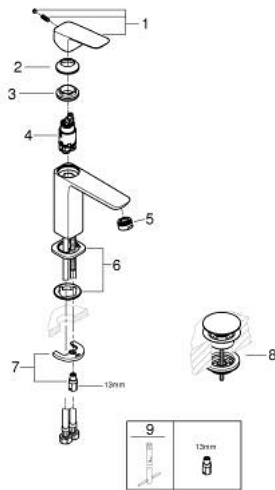

10 175 700 00 **GROHE CUBE0 SINGLE-LEVER BASIN MIXER 1/2"**
M-SIZE

PRODUCT DESCRIPTION

- Colour: chrome
- single hole installation
- metal lever
- GROHE SilkMove 28 mm ceramic cartridge
- EcoMode - cold water flow in mid-lever position saves energy
- adjustable flow rate limiter
- with temperature limiter
- GROHE LongLife finish
- GROHE EcoJoy - less water, perfect flow
- maximum flow rate (at 3 bar): 5 l/min
- GROHE FastFixation installation system
- smooth body with push-open waste set 1 1/4"
- flexible connection hoses

10 175 700 00 **GROHE CUBEO SINGLE-LEVER BASIN MIXER 1/2"**
M-SIZE

SPARE PARTS, January 2023 – now

- 1: Cubeo Lever (Spare part-nr. 1060180000)
 - 2: Cap (Spare part-nr. 46581000)
 - 3: Fitting ring (Spare part-nr. 07419000)
 - 4: Cubeo Cartridge (Spare part-nr. 1060179990)*
 - 5: Mousseur (Spare part-nr. 48159000)
 - 6: Cubeo Rosette (Spare part-nr. 1060150000)
 - 7: Shank fastening assembly (Spare part-nr. 46249000)
 - 8: Waste set with push-open plug (Spare part-nr. 65807000)
 - 9: Mounting wrench (Spare part-nr. 19017000)*
- * Optional accessories