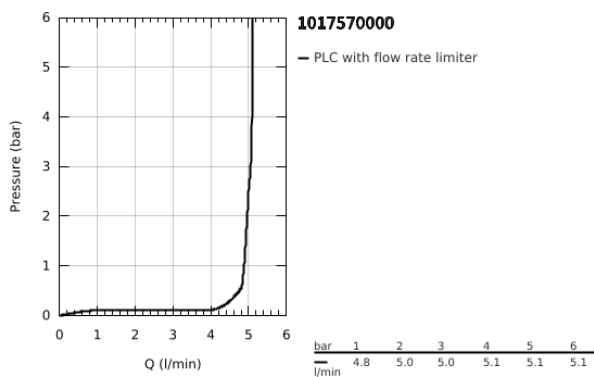

10 175 700 00 **GROHE CUBE0 SINGLE-LEVER BASIN MIXER 1/2"**
M-SIZE

PRODUCT DESCRIPTION

- Colour: chrome
- single hole installation
- metal lever
- GROHE SilkMove 28 mm ceramic cartridge
- EcoMode - cold water flow in mid-lever position saves energy
- adjustable flow rate limiter
- with temperature limiter
- GROHE LongLife finish
- GROHE EcoJoy - less water, perfect flow
- maximum flow rate (at 3 bar): 5 l/min
- GROHE FastFixation installation system
- smooth body with push-open waste set 1 1/4"
- flexible connection hoses

10 175 700 00 **GROHE CUBEO SINGLE-LEVER BASIN MIXER 1/2"**
M-SIZE

SPARE PARTS, January 2023 – now

- 1: Cubeo Lever (Spare part-nr. 1060180000)
 - 2: Cap (Spare part-nr. 46581000)
 - 3: Fitting ring (Spare part-nr. 07419000)
 - 4: Cubeo Cartridge (Spare part-nr. 1060179990)*
 - 5: Mousseur (Spare part-nr. 48159000)
 - 6: Cubeo Rosette (Spare part-nr. 1060150000)
 - 7: Shank fastening assembly (Spare part-nr. 46249000)
 - 8: Waste set with push-open plug (Spare part-nr. 65807000)
 - 9: Mounting wrench (Spare part-nr. 19017000)*
- * Optional accessories