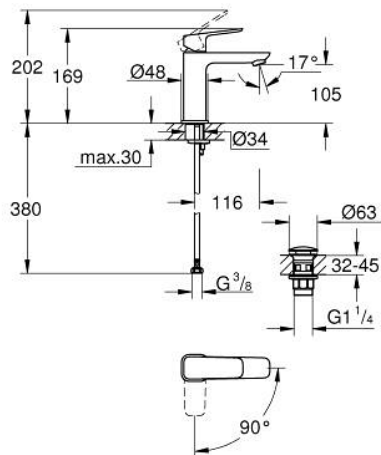

10 175 700 00 **GROHE CUBE0 SINGLE-LEVER BASIN MIXER 1/2"**
M-SIZE

PRODUCT DESCRIPTION

- Colour: chrome
- single hole installation
- metal lever
- GROHE SilkMove 28 mm ceramic cartridge
- EcoMode - cold water flow in mid-lever position saves energy
- adjustable flow rate limiter
- with temperature limiter
- GROHE LongLife finish
- GROHE EcoJoy - less water, perfect flow
- maximum flow rate (at 3 bar): 5 l/min
- GROHE FastFixation installation system
- smooth body with push-open waste set 1 1/4"
- flexible connection hoses

10 175 700 00 **GROHE CUBEO SINGLE-LEVER BASIN MIXER 1/2"**
M-SIZE

SPARE PARTS, January 2023 – now

- 1: Cubeo Lever (Spare part-nr. 1060180000)
 - 2: Cap (Spare part-nr. 46581000)
 - 3: Fitting ring (Spare part-nr. 07419000)
 - 4: Cubeo Cartridge (Spare part-nr. 1060179990)*
 - 5: Mousseur (Spare part-nr. 48159000)
 - 6: Cubeo Rosette (Spare part-nr. 1060150000)
 - 7: Shank fastening assembly (Spare part-nr. 46249000)
 - 8: Waste set with push-open plug (Spare part-nr. 65807000)
 - 9: Mounting wrench (Spare part-nr. 19017000)*
- * Optional accessories