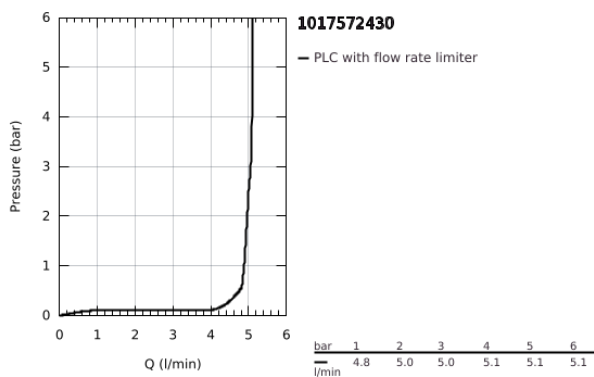

10 175 724 30 **GROHE CUBE0 SINGLE-LEVER BASIN MIXER 1/2"**
M-SIZE

PRODUCT DESCRIPTION

- Colour: matte black
- single hole installation
- metal lever
- GROHE SilkMove 28 mm ceramic cartridge
- EcoMode - cold water flow in mid-lever position saves energy
- adjustable flow rate limiter
- with temperature limiter
- GROHE EcoJoy - less water, perfect flow
- maximum flow rate (at 3 bar): 5 l/min
- GROHE FastFixation installation system
- smooth body with push-open waste set 1 1/4"
- flexible connection hoses

10 175 724 30 GROHE CUBEO SINGLE-LEVER BASIN MIXER 1/2" M-SIZE

SPARE PARTS, January 2023 – now

- 1: lever (Spare part-nr. 1060182430)
 - 2: Cap (Spare part-nr. 465812430)
 - 3: Fitting ring (Spare part-nr. 07419000)
 - 4: Cubeo Cartridge (Spare part-nr. 1060179990)
 - 5: Mousseur (Spare part-nr. 481592430)
 - 6: Cubeo Rosette (Spare part-nr. 1060152430)
 - 7: Shank fastening assembly (Spare part-nr. 46249000)
 - 8: Waste set with push-open plug (Spare part-nr. 658072430)
 - 9: Mounting wrench (Spare part-nr. 19017000)*
- * Optional accessories