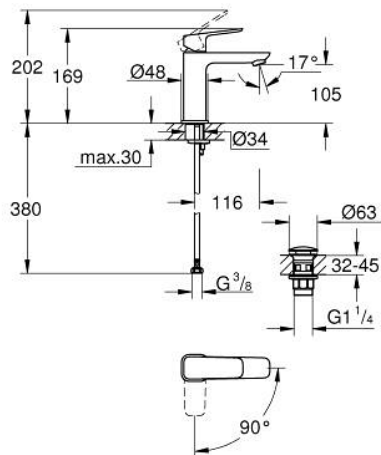

10 175 724 30 **GROHE CUBE0 SINGLE-LEVER BASIN MIXER 1/2"**
M-SIZE

PRODUCT DESCRIPTION

- Colour: matte black
- single hole installation
- metal lever
- GROHE SilkMove 28 mm ceramic cartridge
- EcoMode - cold water flow in mid-lever position saves energy
- adjustable flow rate limiter
- with temperature limiter
- GROHE EcoJoy - less water, perfect flow
- maximum flow rate (at 3 bar): 5 l/min
- GROHE FastFixation installation system
- smooth body with push-open waste set 1 1/4"
- flexible connection hoses

10 175 724 30 GROHE CUBEO SINGLE-LEVER BASIN MIXER 1/2" M-SIZE

SPARE PARTS, January 2023 – now

- 1: lever (Spare part-nr. 1060182430)
 - 2: Cap (Spare part-nr. 465812430)
 - 3: Fitting ring (Spare part-nr. 07419000)
 - 4: Cubeo Cartridge (Spare part-nr. 1060179990)
 - 5: Mousseur (Spare part-nr. 481592430)
 - 6: Cubeo Rosette (Spare part-nr. 1060152430)
 - 7: Shank fastening assembly (Spare part-nr. 46249000)
 - 8: Waste set with push-open plug (Spare part-nr. 658072430)
 - 9: Mounting wrench (Spare part-nr. 19017000)*
- * Optional accessories