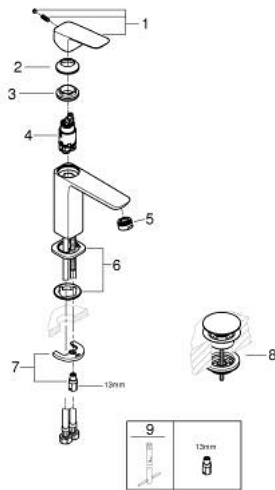

10 175 724 30 **GROHE CUBE0 SINGLE-LEVER BASIN MIXER 1/2"**
M-SIZE

PRODUCT DESCRIPTION

- Colour: matte black
- single hole installation
- metal lever
- GROHE SilkMove 28 mm ceramic cartridge
- EcoMode - cold water flow in mid-lever position saves energy
- adjustable flow rate limiter
- with temperature limiter
- GROHE EcoJoy - less water, perfect flow
- maximum flow rate (at 3 bar): 5 l/min
- GROHE FastFixation installation system
- smooth body with push-open waste set 1 1/4"
- flexible connection hoses

10 175 724 30 GROHE CUBEO SINGLE-LEVER BASIN MIXER 1/2" M-SIZE

SPARE PARTS, January 2023 – now

- 1: lever (Spare part-nr. 1060182430)
 - 2: Cap (Spare part-nr. 465812430)
 - 3: Fitting ring (Spare part-nr. 07419000)
 - 4: Cubeo Cartridge (Spare part-nr. 1060179990)
 - 5: Mousseur (Spare part-nr. 481592430)
 - 6: Cubeo Rosette (Spare part-nr. 1060152430)
 - 7: Shank fastening assembly (Spare part-nr. 46249000)
 - 8: Waste set with push-open plug (Spare part-nr. 658072430)
 - 9: Mounting wrench (Spare part-nr. 19017000)*
- * Optional accessories