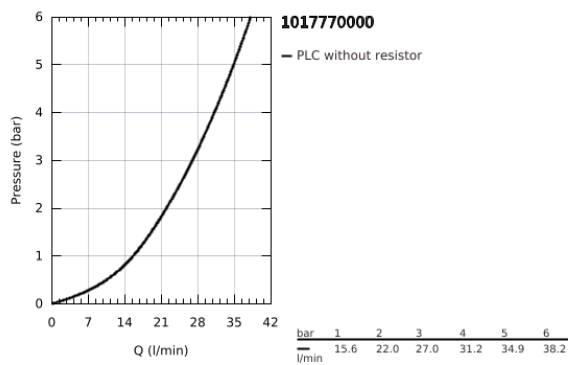

10 177 700 00 GROHE CUBEO SINGLE-LEVER SHOWER MIXER

PRODUCT DESCRIPTION

- Colour: chrome
- trim set for GROHE Rapido SmartBox (35 600/35 604)
- GROHE SilkMove 46 mm ceramic cartridge
- wall escutcheon with GROHE FastFixation (covered escutcheon- and shaft sealing, covered fixing)
- metal escutcheon, retroactively 6° adjustable
- metal lever
- without roughing-in set 35 600/35 604 (please order separately)
- flow performance: outlet B or C = 30 l/min

10 177 700 00 GROHE CUBEO SINGLE-LEVER SHOWER MIXER

SPARE PARTS, January 2023 – now

- 1: lever (Spare part-nr. 1063380000)
 - 2: escutcheon (Spare part-nr. 1039640000)
 - 3: Mounting plate (Spare part-nr. 48441000)
 - 4: cap (Spare part-nr. 1047190000)
 - 5: Cartridge (Spare part-nr. 46048000)
 - 6: Seal (Spare part-nr. 48360000)
 - 7: Temperature limiter (Spare part-nr. 46375000)*
 - 8: Universal extension set single-lever mixers, 25 mm (Spare part-nr. 14056000)*
 - 9: Universal extension set single-lever mixers, 50 mm (Spare part-nr. 14057000)*
- * Optional accessories