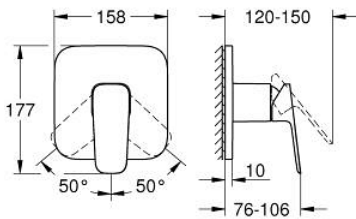

10 177 700 00 GROHE CUBEO SINGLE-LEVER SHOWER MIXER

PRODUCT DESCRIPTION

- Colour: chrome
- trim set for GROHE Rapido SmartBox (35 600/35 604)
- GROHE SilkMove 46 mm ceramic cartridge
- wall escutcheon with GROHE FastFixation (covered escutcheon- and shaft sealing, covered fixing)
- metal escutcheon, retroactively 6° adjustable
- metal lever
- without roughing-in set 35 600/35 604 (please order separately)
- flow performance: outlet B or C = 30 l/min

10 177 700 00 GROHE CUBEO SINGLE-LEVER SHOWER MIXER

SPARE PARTS, January 2023 – now

- 1: lever (Spare part-nr. 1063380000)
 - 2: escutcheon (Spare part-nr. 1039640000)
 - 3: Mounting plate (Spare part-nr. 48441000)
 - 4: cap (Spare part-nr. 1047190000)
 - 5: Cartridge (Spare part-nr. 46048000)
 - 6: Seal (Spare part-nr. 48360000)
 - 7: Temperature limiter (Spare part-nr. 46375000)*
 - 8: Universal extension set single-lever mixers, 25 mm (Spare part-nr. 14056000)*
 - 9: Universal extension set single-lever mixers, 50 mm (Spare part-nr. 14057000)*
- * Optional accessories