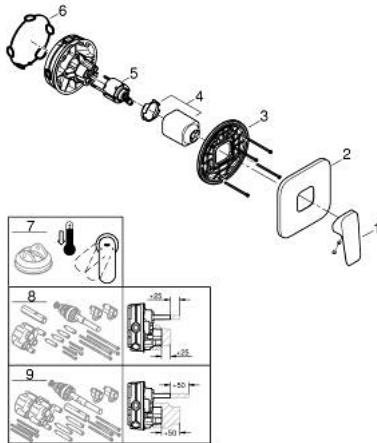

10 177 700 00 GROHE CUBEO SINGLE-LEVER SHOWER MIXER

PRODUCT DESCRIPTION

- Colour: chrome
- trim set for GROHE Rapido SmartBox (35 600/35 604)
- GROHE SilkMove 46 mm ceramic cartridge
- wall escutcheon with GROHE FastFixation (covered escutcheon- and shaft sealing, covered fixing)
- metal escutcheon, retroactively 6° adjustable
- metal lever
- without roughing-in set 35 600/35 604 (please order separately)
- flow performance: outlet B or C = 30 l/min

10 177 700 00 GROHE CUBEO SINGLE-LEVER SHOWER MIXER

SPARE PARTS, January 2023 – now

- 1: lever (Spare part-nr. 1063380000)
 - 2: escutcheon (Spare part-nr. 1039640000)
 - 3: Mounting plate (Spare part-nr. 48441000)
 - 4: cap (Spare part-nr. 1047190000)
 - 5: Cartridge (Spare part-nr. 46048000)
 - 6: Seal (Spare part-nr. 48360000)
 - 7: Temperature limiter (Spare part-nr. 46375000)*
 - 8: Universal extension set single-lever mixers, 25 mm (Spare part-nr. 14056000)*
 - 9: Universal extension set single-lever mixers, 50 mm (Spare part-nr. 14057000)*
- * Optional accessories