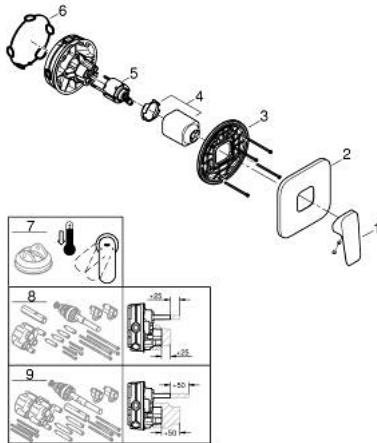

## 10 177 724 30 GROHE CUBE0 SINGLE-LEVER SHOWER MIXER

### PRODUCT DESCRIPTION

- Colour: matte black
- trim set for GROHE Rapido SmartBox (35 600/35 604)
- GROHE SilkMove 46 mm ceramic cartridge
- wall escutcheon with GROHE FastFixation (covered escutcheon- and shaft sealing, covered fixing)
- metal escutcheon, retroactively 6° adjustable
- metal lever
- without roughing-in set 35 600/35 604 (please order separately)
- flow performance: outlet B or C = 30 l/min

### SPARE PARTS, January 2023 – now

- 1: lever (Spare part-nr. 1063382430)
  - 2: escutcheon (Spare part-nr. 1039642430)
  - 3: Mounting plate (Spare part-nr. 48441000)
  - 4: cap (Spare part-nr. 1047192430)
  - 5: Cartridge (Spare part-nr. 46048000)
  - 6: Seal (Spare part-nr. 48360000)
  - 7: Temperature limiter (Spare part-nr. 46375000)\*
  - 8: Universal extension set single-lever mixers, 25 mm (Spare part-nr. 14056000)\*
  - 9: Universal extension set single-lever mixers, 50 mm (Spare part-nr. 14057000)\*
- \* Optional accessories