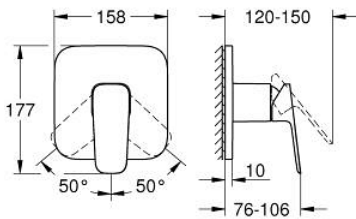

## 10 177 724 30 GROHE CUBE0 SINGLE-LEVER SHOWER MIXER

### PRODUCT DESCRIPTION

- Colour: matte black
- trim set for GROHE Rapido SmartBox (35 600/35 604)
- GROHE SilkMove 46 mm ceramic cartridge
- wall escutcheon with GROHE FastFixation (covered escutcheon- and shaft sealing, covered fixing)
- metal escutcheon, retroactively 6° adjustable
- metal lever
- without roughing-in set 35 600/35 604 (please order separately)
- flow performance: outlet B or C = 30 l/min

## 10 177 724 30 GROHE CUBEO SINGLE-LEVER SHOWER MIXER