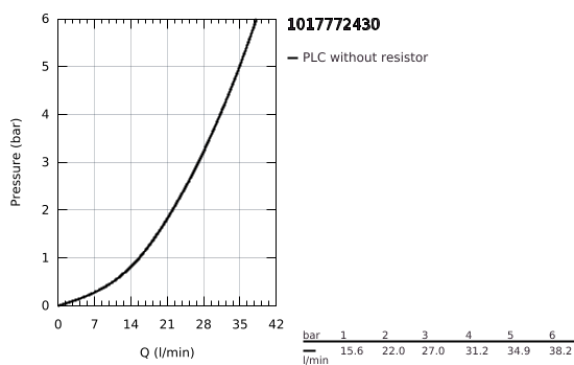

## 10 177 724 30 GROHE CUBE0 SINGLE-LEVER SHOWER MIXER

### PRODUCT DESCRIPTION

- Colour: matte black
- trim set for GROHE Rapido SmartBox (35 600/35 604)
- GROHE SilkMove 46 mm ceramic cartridge
- wall escutcheon with GROHE FastFixation (covered escutcheon- and shaft sealing, covered fixing)
- metal escutcheon, retroactively 6° adjustable
- metal lever
- without roughing-in set 35 600/35 604 (please order separately)
- flow performance: outlet B or C = 30 l/min