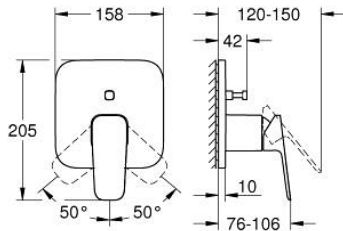

10 177 800 00 GROHE CUBEO SINGLE-LEVER MIXER WITH 2-WAY DIVERTER

PRODUCT DESCRIPTION

- Colour: chrome
- trim set for GROHE Rapido SmartBox (35 600/35 604)
- GROHE SilkMove 46 mm ceramic cartridge
- wall escutcheon with GROHE FastFixation (covered escutcheon- and shaft sealing, covered fixing)
- metal escutcheon, retroactively 6° adjustable
- automatic 2-way diverter
- metal lever
- without roughing-in set 35 600/35 604 (please order separately)
- flow performance: outlet B = 27 l/min, outlet C = 27 l/min

10 177 800 00 GROHE CUBEO SINGLE-LEVER MIXER WITH 2-WAY DIVERTER

SPARE PARTS, January 2023 – now

- 1: lever (Spare part-nr. 1063380000)
 - 2: escutcheon (Spare part-nr. 1047200000)
 - 3: Mounting plate (Spare part-nr. 48438000)
 - 4: cap (Spare part-nr. 1047190000)
 - 5: Diverter (Spare part-nr. 48634000)
 - 6: diverter knob (Spare part-nr. 1047210000)
 - 7: Cartridge (Spare part-nr. 46048000)
 - 8: Non-return valve (Spare part-nr. 49085000)
 - 9: Seal (Spare part-nr. 48360000)
 - 10: Temperature limiter (Spare part-nr. 46375000)*
 - 11: Backflow protection combination (EN1717) (Spare part-nr. 14055000)*
 - 12: Universal extension set single-lever mixers, 25 mm (Spare part-nr. 1405600)*
 - 13: diverter (Spare part-nr. 48635000)*
 - 14: Universal extension set single-lever mixers, 50 mm (Spare part-nr. 1405700)*
 - 15: diverter (Spare part-nr. 48636000)*
- * Optional accessories