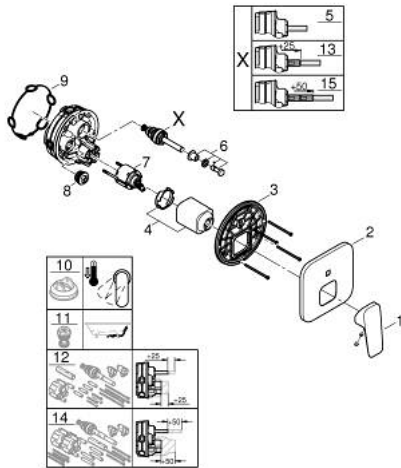

10 177 800 00 GROHE CUBEO SINGLE-LEVER MIXER WITH 2-WAY DIVERTER

PRODUCT DESCRIPTION

- Colour: chrome
- trim set for GROHE Rapido SmartBox (35 600/35 604)
- GROHE SilkMove 46 mm ceramic cartridge
- wall escutcheon with GROHE FastFixation (covered escutcheon- and shaft sealing, covered fixing)
- metal escutcheon, retroactively 6° adjustable
- automatic 2-way diverter
- metal lever
- without roughing-in set 35 600/35 604 (please order separately)
- flow performance: outlet B = 27 l/min, outlet C = 27 l/min

10 177 800 00 GROHE CUBEO SINGLE-LEVER MIXER WITH 2-WAY DIVERTER

SPARE PARTS, January 2023 – now

- 1: lever (Spare part-nr. 1063380000)
 - 2: escutcheon (Spare part-nr. 1047200000)
 - 3: Mounting plate (Spare part-nr. 48438000)
 - 4: cap (Spare part-nr. 1047190000)
 - 5: Diverter (Spare part-nr. 48634000)
 - 6: diverter knob (Spare part-nr. 1047210000)
 - 7: Cartridge (Spare part-nr. 46048000)
 - 8: Non-return valve (Spare part-nr. 49085000)
 - 9: Seal (Spare part-nr. 48360000)
 - 10: Temperature limiter (Spare part-nr. 46375000)*
 - 11: Backflow protection combination (EN1717) (Spare part-nr. 14055000)*
 - 12: Universal extension set single-lever mixers, 25 mm (Spare part-nr. 1405600)*
 - 13: diverter (Spare part-nr. 48635000)*
 - 14: Universal extension set single-lever mixers, 50 mm (Spare part-nr. 1405700)*
 - 15: diverter (Spare part-nr. 48636000)*
- * Optional accessories