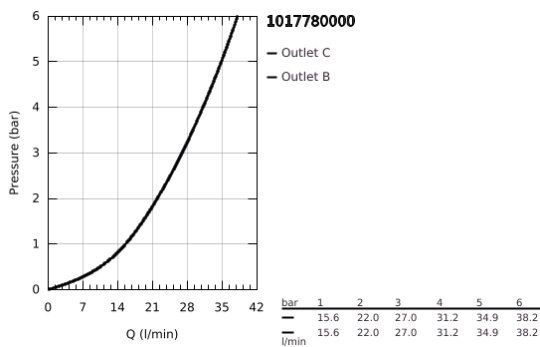

10 177 800 00 GROHE CUBEO SINGLE-LEVER MIXER WITH 2-WAY DIVERTER

PRODUCT DESCRIPTION

- Colour: chrome
- trim set for GROHE Rapido SmartBox (35 600/35 604)
- GROHE SilkMove 46 mm ceramic cartridge
- wall escutcheon with GROHE FastFixation (covered escutcheon- and shaft sealing, covered fixing)
- metal escutcheon, retroactively 6° adjustable
- automatic 2-way diverter
- metal lever
- without roughing-in set 35 600/35 604 (please order separately)
- flow performance: outlet B = 27 l/min, outlet C = 27 l/min

10 177 800 00 GROHE CUBEO SINGLE-LEVER MIXER WITH 2-WAY DIVERTER

SPARE PARTS, January 2023 – now

- 1: lever (Spare part-nr. 1063380000)
 - 2: escutcheon (Spare part-nr. 1047200000)
 - 3: Mounting plate (Spare part-nr. 48438000)
 - 4: cap (Spare part-nr. 1047190000)
 - 5: Diverter (Spare part-nr. 48634000)
 - 6: diverter knob (Spare part-nr. 1047210000)
 - 7: Cartridge (Spare part-nr. 46048000)
 - 8: Non-return valve (Spare part-nr. 49085000)
 - 9: Seal (Spare part-nr. 48360000)
 - 10: Temperature limiter (Spare part-nr. 46375000)*
 - 11: Backflow protection combination (EN1717) (Spare part-nr. 14055000)*
 - 12: Universal extension set single-lever mixers, 25 mm (Spare part-nr. 1405600)*
 - 13: diverter (Spare part-nr. 48635000)*
 - 14: Universal extension set single-lever mixers, 50 mm (Spare part-nr. 1405700)*
 - 15: diverter (Spare part-nr. 48636000)*
- * Optional accessories