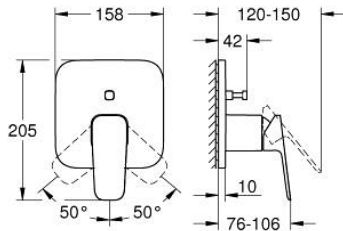

10 177 824 30 GROHE CUBE0 SINGLE-LEVER MIXER WITH 2-WAY DIVERTER

PRODUCT DESCRIPTION

- Colour: matte black
- trim set for GROHE Rapido SmartBox (35 600/35 604)
- GROHE SilkMove 46 mm ceramic cartridge
- wall escutcheon with GROHE FastFixation (covered escutcheon- and shaft sealing, covered fixing)
- metal escutcheon, retroactively 6° adjustable
- automatic 2-way diverter
- metal lever
- without roughing-in set 35 600/35 604 (please order separately)
- flow performance: outlet B = 27 l/min, outlet C = 27 l/min

10 177 824 30 GROHE CUBE0 SINGLE-LEVER MIXER WITH 2-WAY DIVERTER

SPARE PARTS, January 2023 – now

- 1: lever (Spare part-nr. 1063382430)
- 2: escutcheon (Spare part-nr. 1047202430)
- 3: Mounting plate (Spare part-nr. 48438000)
- 4: cap (Spare part-nr. 1047192430)
- 5: Diverter (Spare part-nr. 48634000)
- 6: diverter knob (Spare part-nr. 1047212430)
- 7: Cartridge (Spare part-nr. 46048000)
- 8: Non-return valve (Spare part-nr. 49085000)
- 9: Seal (Spare part-nr. 48360000)
- 10: Temperature limiter (Spare part-nr. 46375000)*
- 11: Backflow protection combination (EN1717) (Spare part-nr. 14055000)*
- 12: Universal extension set single-lever mixers, 25 mm (Spare part-nr. 1405600)*
- 13: diverter (Spare part-nr. 48635000)*
- 14: Universal extension set single-lever mixers, 50 mm (Spare part-nr. 1405700)*
- 15: diverter (Spare part-nr. 48636000)*