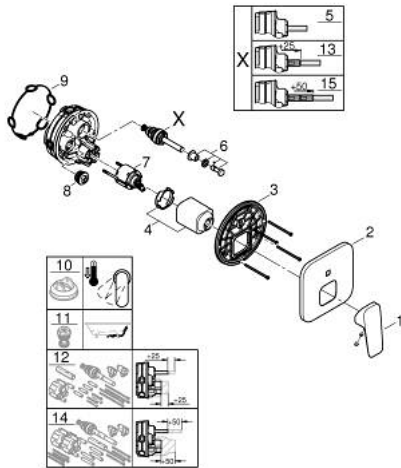

10 177 824 30 GROHE CUBE0 SINGLE-LEVER MIXER WITH 2-WAY DIVERTER

PRODUCT DESCRIPTION

- Colour: matte black
- trim set for GROHE Rapido SmartBox (35 600/35 604)
- GROHE SilkMove 46 mm ceramic cartridge
- wall escutcheon with GROHE FastFixation (covered escutcheon- and shaft sealing, covered fixing)
- metal escutcheon, retroactively 6° adjustable
- automatic 2-way diverter
- metal lever
- without roughing-in set 35 600/35 604 (please order separately)
- flow performance: outlet B = 27 l/min, outlet C = 27 l/min

10 177 824 30 GROHE CUBE0 SINGLE-LEVER MIXER WITH 2-WAY DIVERTER

SPARE PARTS, January 2023 – now

- 1: lever (Spare part-nr. 1063382430)
- 2: escutcheon (Spare part-nr. 1047202430)
- 3: Mounting plate (Spare part-nr. 48438000)
- 4: cap (Spare part-nr. 1047192430)
- 5: Diverter (Spare part-nr. 48634000)
- 6: diverter knob (Spare part-nr. 1047212430)
- 7: Cartridge (Spare part-nr. 46048000)
- 8: Non-return valve (Spare part-nr. 49085000)
- 9: Seal (Spare part-nr. 48360000)
- 10: Temperature limiter (Spare part-nr. 46375000)*
- 11: Backflow protection combination (EN1717) (Spare part-nr. 14055000)*
- 12: Universal extension set single-lever mixers, 25 mm (Spare part-nr. 1405600)*
- 13: diverter (Spare part-nr. 48635000)*
- 14: Universal extension set single-lever mixers, 50 mm (Spare part-nr. 1405700)*
- 15: diverter (Spare part-nr. 48636000)*