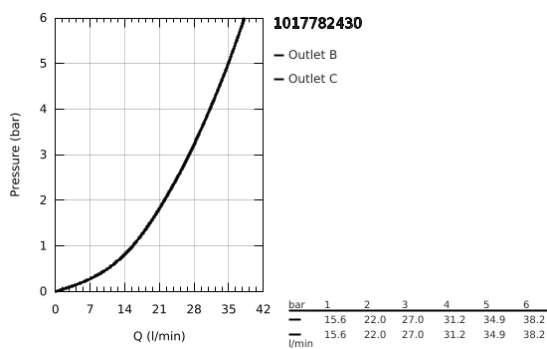

10 177 824 30 GROHE CUBE0 SINGLE-LEVER MIXER WITH 2-WAY DIVERTER

PRODUCT DESCRIPTION

- Colour: matte black
- trim set for GROHE Rapido SmartBox (35 600/35 604)
- GROHE SilkMove 46 mm ceramic cartridge
- wall escutcheon with GROHE FastFixation (covered escutcheon- and shaft sealing, covered fixing)
- metal escutcheon, retroactively 6° adjustable
- automatic 2-way diverter
- metal lever
- without roughing-in set 35 600/35 604 (please order separately)
- flow performance: outlet B = 27 l/min, outlet C = 27 l/min

10 177 824 30 GROHE CUBE0 SINGLE-LEVER MIXER WITH 2-WAY DIVERTER

SPARE PARTS, January 2023 – now

- 1: lever (Spare part-nr. 1063382430)
- 2: escutcheon (Spare part-nr. 1047202430)
- 3: Mounting plate (Spare part-nr. 48438000)
- 4: cap (Spare part-nr. 1047192430)
- 5: Diverter (Spare part-nr. 48634000)
- 6: diverter knob (Spare part-nr. 1047212430)
- 7: Cartridge (Spare part-nr. 46048000)
- 8: Non-return valve (Spare part-nr. 49085000)
- 9: Seal (Spare part-nr. 48360000)
- 10: Temperature limiter (Spare part-nr. 46375000)*
- 11: Backflow protection combination (EN1717) (Spare part-nr. 14055000)*
- 12: Universal extension set single-lever mixers, 25 mm (Spare part-nr. 1405600)*
- 13: diverter (Spare part-nr. 48635000)*
- 14: Universal extension set single-lever mixers, 50 mm (Spare part-nr. 1405700)*
- 15: diverter (Spare part-nr. 48636000)*