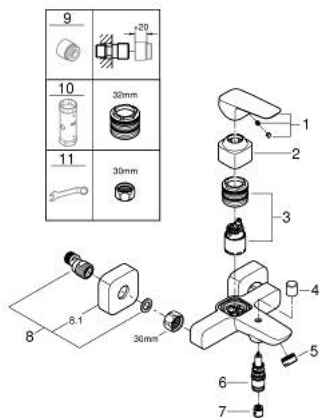

10 181 300 00 **GROHE CUBE0 SINGLE-LEVER BATH MIXER 1/2"**

PRODUCT DESCRIPTION

- Colour: chrome
- wall mounted
- metal lever
- GROHE SilkMove 35 mm ceramic cartridge
- adjustable flow rate limiter
- with temperature limiter
- GROHE LongLife finish
- automatic diverter: bath/shower
- shower bottom outlet 1/2" with integrated non return-valve
- spout with mousseur
- S-unions
- wall escutcheon
- protected against backflow

10 181 300 00 GROHE CUBEO SINGLE-LEVER BATH MIXER 1/2"

SPARE PARTS, January 2023 – now

- 1: lever (Spare part-nr. 1060210000)
 - 2: cap (Spare part-nr. 1060220000)
 - 3: Cartridge (Spare part-nr. 46374000)
 - 4: Diverter knob (Spare part-nr. 64309000)
 - 5: Mousseur (Spare part-nr. 13952000)
 - 6: Diverter (Spare part-nr. 65655000)
 - 7: Non-return valve (Spare part-nr. 08565000)
 - 8: s-union (Spare part-nr. 1060230000)
 - 8.1: Escutcheon (Spare part-nr. 106024000M)
 - 9: Extension 3/4", 20 mm (Spare part-nr. 0713000M)*
 - 10: Socket Spanner (Spare part-nr. 19332000)*
 - 11: Special spanner (Spare part-nr. 19377000)*
- * Optional accessories