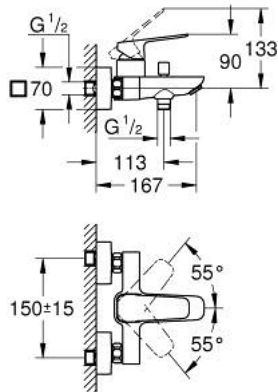

10 181 300 00 **GROHE CUBE0 SINGLE-LEVER BATH MIXER 1/2"**

PRODUCT DESCRIPTION

- Colour: chrome
- wall mounted
- metal lever
- GROHE SilkMove 35 mm ceramic cartridge
- adjustable flow rate limiter
- with temperature limiter
- GROHE LongLife finish
- automatic diverter: bath/shower
- shower bottom outlet 1/2" with integrated non return-valve
- spout with mousseur
- S-unions
- wall escutcheon
- protected against backflow

10 181 300 00 GROHE CUBEO SINGLE-LEVER BATH MIXER 1/2"

SPARE PARTS, January 2023 – now

- 1: lever (Spare part-nr. 1060210000)
 - 2: cap (Spare part-nr. 1060220000)
 - 3: Cartridge (Spare part-nr. 46374000)
 - 4: Diverter knob (Spare part-nr. 64309000)
 - 5: Mousseur (Spare part-nr. 13952000)
 - 6: Diverter (Spare part-nr. 65655000)
 - 7: Non-return valve (Spare part-nr. 08565000)
 - 8: s-union (Spare part-nr. 1060230000)
 - 8.1: Escutcheon (Spare part-nr. 106024000M)
 - 9: Extension 3/4", 20 mm (Spare part-nr. 0713000M)*
 - 10: Socket Spanner (Spare part-nr. 19332000)*
 - 11: Special spanner (Spare part-nr. 19377000)*
- * Optional accessories