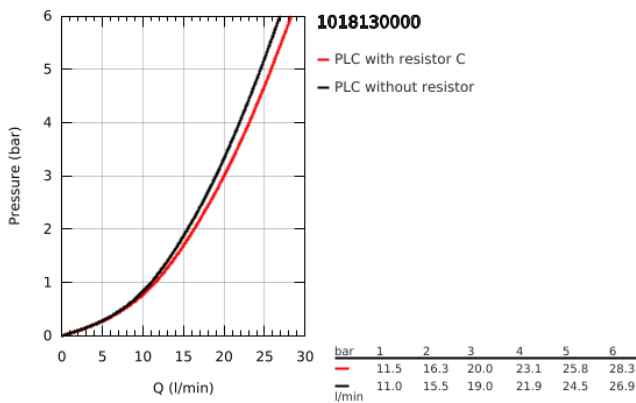

10 181 300 00 **GROHE CUBE0 SINGLE-LEVER BATH MIXER 1/2"**

PRODUCT DESCRIPTION

- Colour: chrome
- wall mounted
- metal lever
- GROHE SilkMove 35 mm ceramic cartridge
- adjustable flow rate limiter
- with temperature limiter
- GROHE LongLife finish
- automatic diverter: bath/shower
- shower bottom outlet 1/2" with integrated non return-valve
- spout with mousseur
- S-unions
- wall escutcheon
- protected against backflow

10 181 300 00 GROHE CUBEO SINGLE-LEVER BATH MIXER 1/2"

SPARE PARTS, January 2023 – now

- 1: lever (Spare part-nr. 1060210000)
 - 2: cap (Spare part-nr. 1060220000)
 - 3: Cartridge (Spare part-nr. 46374000)
 - 4: Diverter knob (Spare part-nr. 64309000)
 - 5: Mousseur (Spare part-nr. 13952000)
 - 6: Diverter (Spare part-nr. 65655000)
 - 7: Non-return valve (Spare part-nr. 08565000)
 - 8: s-union (Spare part-nr. 1060230000)
 - 8.1: Escutcheon (Spare part-nr. 106024000M)
 - 9: Extension 3/4", 20 mm (Spare part-nr. 0713000M)*
 - 10: Socket Spanner (Spare part-nr. 19332000)*
 - 11: Special spanner (Spare part-nr. 19377000)*
- * Optional accessories