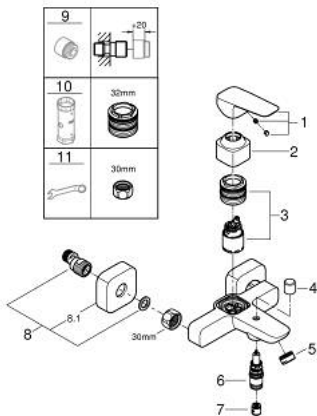

10 181 324 30 GROHE CUBE0 SINGLE-LEVER BATH MIXER 1/2"

PRODUCT DESCRIPTION

- Colour: matte black
- wall mounted
- metal lever
- GROHE SilkMove 35 mm ceramic cartridge
- adjustable flow rate limiter
- with temperature limiter
- automatic diverter: bath/shower
- shower bottom outlet 1/2" with integrated non return-valve
- spout with mousseur
- S-unions
- wall escutcheon
- protected against backflow

10 181 324 30 GROHE CUBEO SINGLE-LEVER BATH MIXER 1/2"

SPARE PARTS, January 2023 – now

- 1: lever (Spare part-nr. 1060212430)
 - 2: cap (Spare part-nr. 1060222430)
 - 3: Cartridge (Spare part-nr. 46374000)
 - 4: Diverter knob (Spare part-nr. 643092430)
 - 5: flow control (Spare part-nr. 139522430)
 - 6: Diverter (Spare part-nr. 656552430)
 - 7: Non-return valve (Spare part-nr. 08565000)
 - 8: s-union (Spare part-nr. 1060232430)
 - 8.1: Escutcheon (Spare part-nr. 106024243M)
 - 9: Extension 3/4", 20 mm (Spare part-nr. 0713000M)*
 - 10: Socket Spanner (Spare part-nr. 19332000)*
 - 11: Special spanner (Spare part-nr. 19377000)*
- * Optional accessories