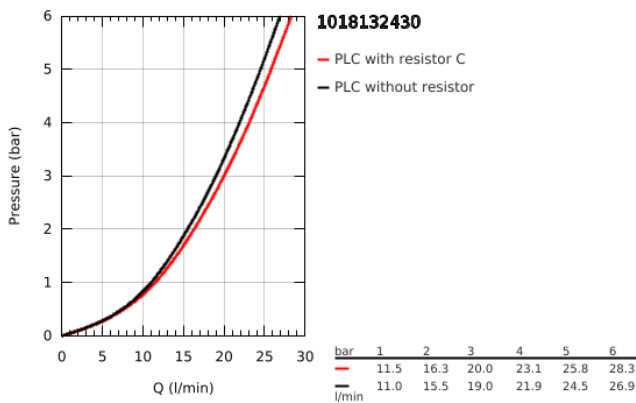

10 181 324 30 GROHE CUBE0 SINGLE-LEVER BATH MIXER 1/2"

PRODUCT DESCRIPTION

- Colour: matte black
- wall mounted
- metal lever
- GROHE SilkMove 35 mm ceramic cartridge
- adjustable flow rate limiter
- with temperature limiter
- automatic diverter: bath/shower
- shower bottom outlet 1/2" with integrated non return-valve
- spout with mousseur
- S-unions
- wall escutcheon
- protected against backflow

10 181 324 30 GROHE CUBEO SINGLE-LEVER BATH MIXER 1/2"

SPARE PARTS, January 2023 – now

- 1: lever (Spare part-nr. 1060212430)
 - 2: cap (Spare part-nr. 1060222430)
 - 3: Cartridge (Spare part-nr. 46374000)
 - 4: Diverter knob (Spare part-nr. 643092430)
 - 5: flow control (Spare part-nr. 139522430)
 - 6: Diverter (Spare part-nr. 656552430)
 - 7: Non-return valve (Spare part-nr. 08565000)
 - 8: s-union (Spare part-nr. 1060232430)
 - 8.1: Escutcheon (Spare part-nr. 106024243M)
 - 9: Extension 3/4", 20 mm (Spare part-nr. 0713000M)*
 - 10: Socket Spanner (Spare part-nr. 19332000)*
 - 11: Special spanner (Spare part-nr. 19377000)*
- * Optional accessories