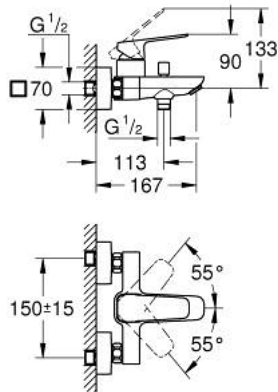

10 181 324 30 GROHE CUBE0 SINGLE-LEVER BATH MIXER 1/2"

PRODUCT DESCRIPTION

- Colour: matte black
- wall mounted
- metal lever
- GROHE SilkMove 35 mm ceramic cartridge
- adjustable flow rate limiter
- with temperature limiter
- automatic diverter: bath/shower
- shower bottom outlet 1/2" with integrated non return-valve
- spout with mousseur
- S-unions
- wall escutcheon
- protected against backflow

10 181 324 30 GROHE CUBEO SINGLE-LEVER BATH MIXER 1/2"

SPARE PARTS, January 2023 – now

- 1: lever (Spare part-nr. 1060212430)
 - 2: cap (Spare part-nr. 1060222430)
 - 3: Cartridge (Spare part-nr. 46374000)
 - 4: Diverter knob (Spare part-nr. 643092430)
 - 5: flow control (Spare part-nr. 139522430)
 - 6: Diverter (Spare part-nr. 656552430)
 - 7: Non-return valve (Spare part-nr. 08565000)
 - 8: s-union (Spare part-nr. 1060232430)
 - 8.1: Escutcheon (Spare part-nr. 106024243M)
 - 9: Extension 3/4", 20 mm (Spare part-nr. 0713000M)*
 - 10: Socket Spanner (Spare part-nr. 19332000)*
 - 11: Special spanner (Spare part-nr. 19377000)*
- * Optional accessories