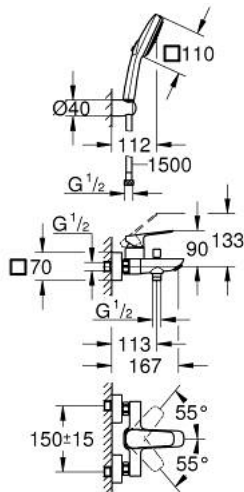

10 181 400 00 GROHE CUBE SINGLE-LEVER BATH MIXER 1/2"

PRODUCT DESCRIPTION

- Colour: chrome
- wall mounted
- metal lever
- GROHE SilkMove 35 mm ceramic cartridge
- adjustable flow rate limiter
- with temperature limiter
- GROHE LongLife finish
- automatic diverter: bath/shower
- shower bottom outlet 1/2" with integrated non return-valve
- spout with mousseur
- S-unions
- wall escutcheon
- protected against backflow
- with shower set
- consisting of:
 - hand shower Tempesta Cube 110, 2 sprays (26 746)
 - wall shower holder (28 605)
 - shower hose Relexaflex 1500 mm 1/2" x 1/2" (28 151)