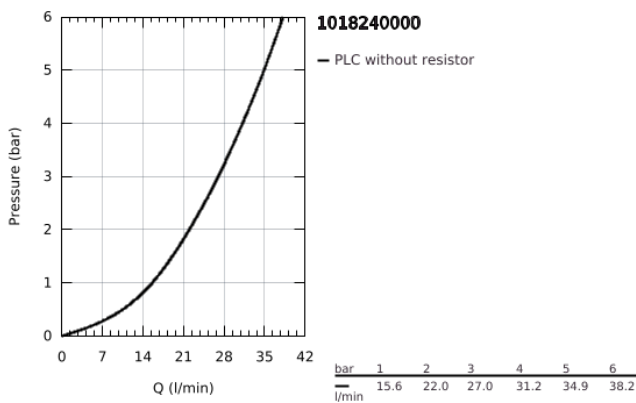

10 182 400 00 **GROHE CUBE0 SINGLE-LEVER SHOWER MIXER 1/2"**

PRODUCT DESCRIPTION

- Colour: chrome
- wall mounted
- metal lever
- GROHE SilkMove 35 mm ceramic cartridge
- adjustable flow rate limiter
- with temperature limiter
- GROHE LongLife finish
- shower bottom outlet 1/2" with integrated non return-valve
- protected against backflow
- S-unions
- wall escutcheon

10 182 400 00 **GROHE CUBE0 SINGLE-LEVER SHOWER MIXER 1/2"**

SPARE PARTS, January 2023 – now

- 1: lever (Spare part-nr. 1060210000)
- 2: cap (Spare part-nr. 1060220000)
- 3: Cartridge (Spare part-nr. 46374000)
- 4: Screw connection 1/2" (Spare part-nr. 45044000)
- 5: Non-return valve (Spare part-nr. 42601000)
- 6: s-union (Spare part-nr. 1060230000)
- 6.1: Escutcheon (Spare part-nr. 106024000M)
- 7: Extension 3/4\", 20 mm (Spare part-nr. 0713000M)*
- 8: Special spanner (Spare part-nr. 19377000)*
- 9: Socket Spanner (Spare part-nr. 19332000)*