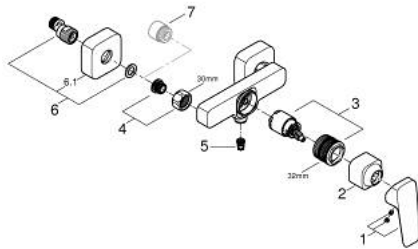

10 182 400 00 **GROHE CUBE0 SINGLE-LEVER SHOWER MIXER 1/2"**

PRODUCT DESCRIPTION

- Colour: chrome
- wall mounted
- metal lever
- GROHE SilkMove 35 mm ceramic cartridge
- adjustable flow rate limiter
- with temperature limiter
- GROHE LongLife finish
- shower bottom outlet 1/2" with integrated non return-valve
- protected against backflow
- S-unions
- wall escutcheon

10 182 400 00 **GROHE CUBE0 SINGLE-LEVER SHOWER MIXER 1/2"**

SPARE PARTS, January 2023 – now

- 1: lever (Spare part-nr. 1060210000)
- 2: cap (Spare part-nr. 1060220000)
- 3: Cartridge (Spare part-nr. 46374000)
- 4: Screw connection 1/2" (Spare part-nr. 45044000)
- 5: Non-return valve (Spare part-nr. 42601000)
- 6: s-union (Spare part-nr. 1060230000)
- 6.1: Escutcheon (Spare part-nr. 106024000M)
- 7: Extension 3/4\", 20 mm (Spare part-nr. 0713000M)*
- 8: Special spanner (Spare part-nr. 19377000)*
- 9: Socket Spanner (Spare part-nr. 19332000)*