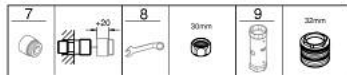

10 182 400 00 **GROHE CUBE0 SINGLE-LEVER SHOWER MIXER 1/2"**

PRODUCT DESCRIPTION

- Colour: chrome
- wall mounted
- metal lever
- GROHE SilkMove 35 mm ceramic cartridge
- adjustable flow rate limiter
- with temperature limiter
- GROHE LongLife finish
- shower bottom outlet 1/2" with integrated non return-valve
- protected against backflow
- S-unions
- wall escutcheon

10 182 400 00 **GROHE CUBE0 SINGLE-LEVER SHOWER MIXER 1/2"**

SPARE PARTS, January 2023 – now

- 1: lever (Spare part-nr. 1060210000)
- 2: cap (Spare part-nr. 1060220000)
- 3: Cartridge (Spare part-nr. 46374000)
- 4: Screw connection 1/2" (Spare part-nr. 45044000)
- 5: Non-return valve (Spare part-nr. 42601000)
- 6: s-union (Spare part-nr. 1060230000)
- 6.1: Escutcheon (Spare part-nr. 106024000M)
- 7: Extension 3/4\", 20 mm (Spare part-nr. 0713000M)*
- 8: Special spanner (Spare part-nr. 19377000)*
- 9: Socket Spanner (Spare part-nr. 19332000)*