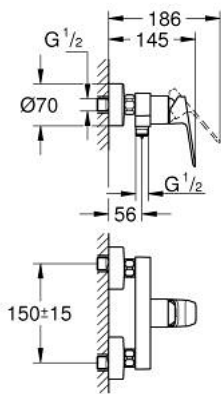

10 182 400 00 **GROHE CUBE0 SINGLE-LEVER SHOWER MIXER 1/2"**

PRODUCT DESCRIPTION

- Colour: chrome
- wall mounted
- metal lever
- GROHE SilkMove 35 mm ceramic cartridge
- adjustable flow rate limiter
- with temperature limiter
- GROHE LongLife finish
- shower bottom outlet 1/2" with integrated non return-valve
- protected against backflow
- S-unions
- wall escutcheon

10 182 400 00 **GROHE CUBE0 SINGLE-LEVER SHOWER MIXER 1/2"**

SPARE PARTS, January 2023 – now

- 1: lever (Spare part-nr. 1060210000)
- 2: cap (Spare part-nr. 1060220000)
- 3: Cartridge (Spare part-nr. 46374000)
- 4: Screw connection 1/2" (Spare part-nr. 45044000)
- 5: Non-return valve (Spare part-nr. 42601000)
- 6: s-union (Spare part-nr. 1060230000)
- 6.1: Escutcheon (Spare part-nr. 106024000M)
- 7: Extension 3/4\", 20 mm (Spare part-nr. 0713000M)*
- 8: Special spanner (Spare part-nr. 19377000)*
- 9: Socket Spanner (Spare part-nr. 19332000)*