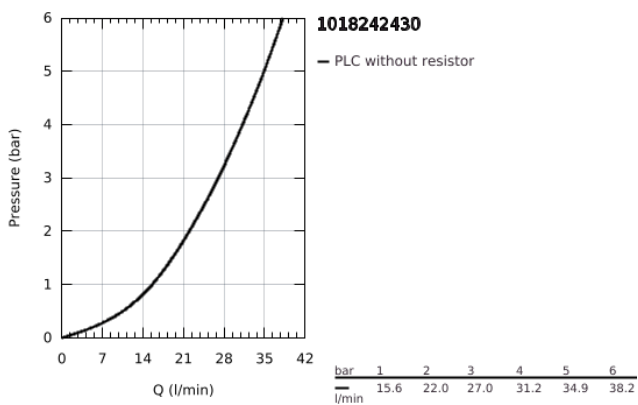

10 182 424 30 GROHE CUBE0 SINGLE-LEVER SHOWER MIXER 1/2"

PRODUCT DESCRIPTION

- Colour: matte black
- wall mounted
- metal lever
- GROHE SilkMove 35 mm ceramic cartridge
- adjustable flow rate limiter
- with temperature limiter
- shower bottom outlet 1/2" with integrated non return-valve
- protected against backflow
- S-unions
- wall escutcheon

10 182 424 30 GROHE CUBEO SINGLE-LEVER SHOWER MIXER 1/2"

SPARE PARTS, January 2023 – now

- 1: lever (Spare part-nr. 1060212430)
- 2: cap (Spare part-nr. 1060222430)
- 3: Cartridge (Spare part-nr. 46374000)
- 4: Screw connection 1/2" (Spare part-nr. 450442430)
- 5: Non-return valve (Spare part-nr. 42601000)
- 6: s-union (Spare part-nr. 1060232430)
- 6.1: Escutcheon (Spare part-nr. 106024243M)
- 7: Extension 3/4", 20 mm (Spare part-nr. 0713000M)*
- 8: Special spanner (Spare part-nr. 19377000)*
- 9: Socket Spanner (Spare part-nr. 19332000)*