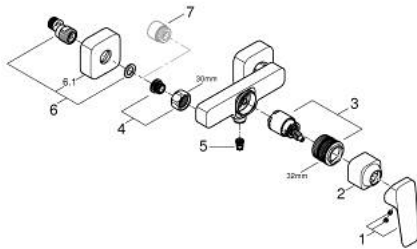

10 182 424 30 GROHE CUBE0 SINGLE-LEVER SHOWER MIXER 1/2"

PRODUCT DESCRIPTION

- Colour: matte black
- wall mounted
- metal lever
- GROHE SilkMove 35 mm ceramic cartridge
- adjustable flow rate limiter
- with temperature limiter
- shower bottom outlet 1/2" with integrated non return-valve
- protected against backflow
- S-unions
- wall escutcheon

10 182 424 30 GROHE CUBEO SINGLE-LEVER SHOWER MIXER 1/2"

SPARE PARTS, January 2023 – now

- 1: lever (Spare part-nr. 1060212430)
- 2: cap (Spare part-nr. 1060222430)
- 3: Cartridge (Spare part-nr. 46374000)
- 4: Screw connection 1/2" (Spare part-nr. 450442430)
- 5: Non-return valve (Spare part-nr. 42601000)
- 6: s-union (Spare part-nr. 1060232430)
- 6.1: Escutcheon (Spare part-nr. 106024243M)
- 7: Extension 3/4", 20 mm (Spare part-nr. 0713000M)*
- 8: Special spanner (Spare part-nr. 19377000)*
- 9: Socket Spanner (Spare part-nr. 19332000)*