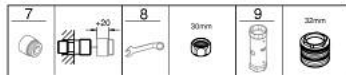

10 182 424 30 GROHE CUBE0 SINGLE-LEVER SHOWER MIXER 1/2"

PRODUCT DESCRIPTION

- Colour: matte black
- wall mounted
- metal lever
- GROHE SilkMove 35 mm ceramic cartridge
- adjustable flow rate limiter
- with temperature limiter
- shower bottom outlet 1/2" with integrated non return-valve
- protected against backflow
- S-unions
- wall escutcheon

10 182 424 30 GROHE CUBEO SINGLE-LEVER SHOWER MIXER 1/2"

SPARE PARTS, January 2023 – now

- 1: lever (Spare part-nr. 1060212430)
- 2: cap (Spare part-nr. 1060222430)
- 3: Cartridge (Spare part-nr. 46374000)
- 4: Screw connection 1/2" (Spare part-nr. 450442430)
- 5: Non-return valve (Spare part-nr. 42601000)
- 6: s-union (Spare part-nr. 1060232430)
- 6.1: Escutcheon (Spare part-nr. 106024243M)
- 7: Extension 3/4", 20 mm (Spare part-nr. 0713000M)*
- 8: Special spanner (Spare part-nr. 19377000)*
- 9: Socket Spanner (Spare part-nr. 19332000)*