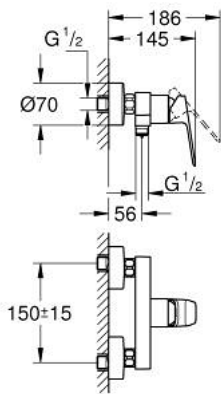

10 182 424 30 GROHE CUBE0 SINGLE-LEVER SHOWER MIXER 1/2"

PRODUCT DESCRIPTION

- Colour: matte black
- wall mounted
- metal lever
- GROHE SilkMove 35 mm ceramic cartridge
- adjustable flow rate limiter
- with temperature limiter
- shower bottom outlet 1/2" with integrated non return-valve
- protected against backflow
- S-unions
- wall escutcheon

10 182 424 30 GROHE CUBEO SINGLE-LEVER SHOWER MIXER 1/2"

SPARE PARTS, January 2023 – now

- 1: lever (Spare part-nr. 1060212430)
- 2: cap (Spare part-nr. 1060222430)
- 3: Cartridge (Spare part-nr. 46374000)
- 4: Screw connection 1/2" (Spare part-nr. 450442430)
- 5: Non-return valve (Spare part-nr. 42601000)
- 6: s-union (Spare part-nr. 1060232430)
- 6.1: Escutcheon (Spare part-nr. 106024243M)
- 7: Extension 3/4", 20 mm (Spare part-nr. 0713000M)*
- 8: Special spanner (Spare part-nr. 19377000)*
- 9: Socket Spanner (Spare part-nr. 19332000)*