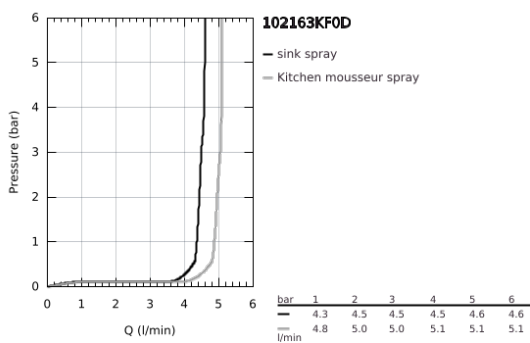

## 10 216 3KF 0D ESSENCE SINGLE-LEVER SINK MIXER 1/2"

### PRODUCT DESCRIPTION

- Colour: phantom black
- flow rate 5.67 l/min
- high spout
- single hole installation
- GROHE LongLife finish
- GROHE SilkMove 28 mm ceramic cartridge
- flow straightener
- Pull-Out spout for greater flexibility
- Dual Spray - switch between laminar spray and SpeedClean shower jet using diverter
- automatic return to laminar spray
- material: metal
- swivel tubular spout, swivel area 360°
- integrated non-return valve
- protected against backflow
- flexible connection hoses
- 
- integrated temperature limiter
- maximum flow rate (at 3 bar): 5 l/min
- min. recommended pressure 1.0 bar
- professional edition