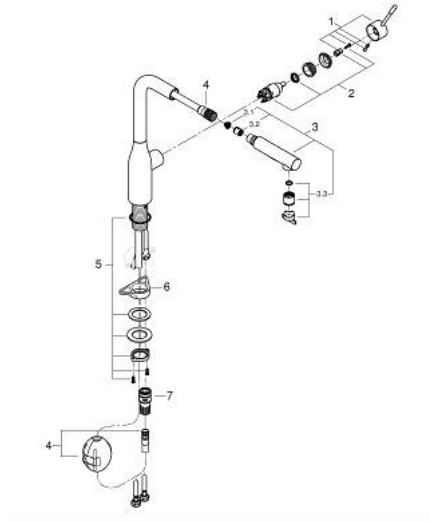

## 10 216 3KF 0D ESSENCE SINGLE-LEVER SINK MIXER 1/2"

### PRODUCT DESCRIPTION

- Colour: phantom black
- flow rate 5.67 l/min
- high spout
- single hole installation
- GROHE LongLife finish
- GROHE SilkMove 28 mm ceramic cartridge
- flow straightener
- Pull-Out spout for greater flexibility
- Dual Spray - switch between laminar spray and SpeedClean shower jet using diverter
- automatic return to laminar spray
- material: metal
- swivel tubular spout, swivel area 360°
- integrated non-return valve
- protected against backflow
- flexible connection hoses
- 
- integrated temperature limiter
- maximum flow rate (at 3 bar): 5 l/min
- min. recommended pressure 1.0 bar
- professional edition

### SPARE PARTS, February 2023 – now

- 1: lever (Spare part-nr. 46927KF0)
- 2: Cartridge (Spare part-nr. 46580000)
- 3: Pull out spray (Spare part-nr. 46926KF0)
- 3.1: Dirt strainer (Spare part-nr. 0676800M)
- 3.2: Non-return valve (Spare part-nr. 08565000)
- 3.3: Flow straightener (Spare part-nr. 48275000)
- 4: Hose for sink mixer with pull-out dual spray or mousseur (Spare part-nr. 48293000)
- 5: Shank fastening assembly (Spare part-nr. 48384000)
- 6: Support plate (Spare part-nr. 05334000)
- 7: Quick coupling (Spare part-nr. 64999000)