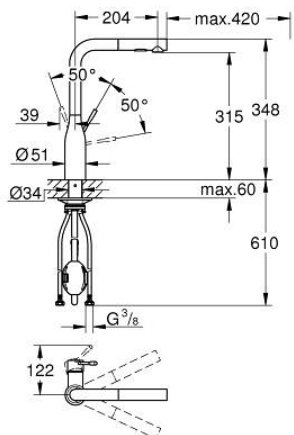

## 10 216 3KF 0D ESSENCE SINGLE-LEVER SINK MIXER 1/2"

### PRODUCT DESCRIPTION

- Colour: phantom black
- flow rate 5.67 l/min
- high spout
- single hole installation
- GROHE LongLife finish
- GROHE SilkMove 28 mm ceramic cartridge
- flow straightener
- Pull-Out spout for greater flexibility
- Dual Spray - switch between laminar spray and SpeedClean shower jet using diverter
- automatic return to laminar spray
- material: metal
- swivel tubular spout, swivel area 360°
- integrated non-return valve
- protected against backflow
- flexible connection hoses
- 
- integrated temperature limiter
- maximum flow rate (at 3 bar): 5 l/min
- min. recommended pressure 1.0 bar
- professional edition

### SPARE PARTS, February 2023 – now

- 1: lever (Spare part-nr. 46927KF0)
- 2: Cartridge (Spare part-nr. 46580000)
- 3: Pull out spray (Spare part-nr. 46926KF0)
- 3.1: Dirt strainer (Spare part-nr. 0676800M)
- 3.2: Non-return valve (Spare part-nr. 08565000)
- 3.3: Flow straightener (Spare part-nr. 48275000)
- 4: Hose for sink mixer with pull-out dual spray or mousseur (Spare part-nr. 48293000)
- 5: Shank fastening assembly (Spare part-nr. 48384000)
- 6: Support plate (Spare part-nr. 05334000)
- 7: Quick coupling (Spare part-nr. 64999000)