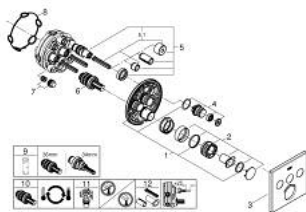

### PRODUCT DESCRIPTION

- Colour: phantom black
- trim set for GROHE Rapido SmartBox (35 600/35 604)
- metal wall escutcheon with GROHE FastFixation (covered escutcheon and shaft sealing, covered fixing), retroactively 6° adjustable
- GROHE SmartControl - control the shower with intuitive push/turn button
- exchangeable symbols
- GROHE TurboStat - compact cartridge with wax thermoelement
- GROHE ProGrip - with knurl structure
- GROHE SafeStop - safety button at 38°C
- GROHE SafeStop Plus - optional temperature limiter at 43°C or 46°C included
- built-in non return valves and dirt strainers
- multiple outlets can be run simultaneously
- without roughing-in set 35 600/35 604 (please order separately)
- flow performance: outlet A = 23 l/min outlet B = 27 l/min outlet C = 23 l/min outlet A + B = 33 l/min outlet A + B + C = 36 l/min

### SPARE PARTS, February 2023 – now

- 1: Mounting plate (Spare part-nr. 48362000)
  - 2: Temperature control handle (Spare part-nr. 49029KF0)
  - 2.1: Cover cap (Spare part-nr. 101503KF00)
  - 2.2: handle adaptor (Spare part-nr. 1015059990)
  - 3: Escutcheon (Spare part-nr. 49042KF0)
  - 4: Push button (Spare part-nr. 48361KF0)
  - 4.1: pushbutton (Spare part-nr. 140772430)
  - 5: Cartridge (Spare part-nr. 48359000)
  - 5.1: Spindle (Spare part-nr. 49088000)
  - 6: Thermostatic compact cartridge 3/4" (Spare part-nr. 49028000)
  - 7: Non-return valves (Spare part-nr. 47979000)
  - 8: Seal (Spare part-nr. 48360000)
  - 9: Socket Spanner (Spare part-nr. 49059000)\*
  - 10: GROHE TurboStat cartridge 3/4" (Spare part-nr. 49003000)\*
  - 11: Service stops (Spare part-nr. 1405300M)\*
  - 12: Universal extension set single-lever mixers, 25 mm (Spare part-nr. 14048000)\*
- \* Optional accessories