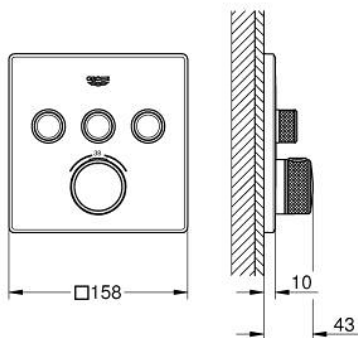

### PRODUCT DESCRIPTION

- Colour: phantom black
- trim set for GROHE Rapido SmartBox (35 600/35 604)
- metal wall escutcheon with GROHE FastFixation (covered escutcheon and shaft sealing, covered fixing), retroactively 6° adjustable
- GROHE SmartControl - control the shower with intuitive push/turn button
- exchangeable symbols
- GROHE TurboStat - compact cartridge with wax thermoelement
- GROHE ProGrip - with knurl structure
- GROHE SafeStop - safety button at 38°C
- GROHE SafeStop Plus - optional temperature limiter at 43°C or 46°C included
- built-in non return valves and dirt strainers
- multiple outlets can be run simultaneously
- without roughing-in set 35 600/35 604 (please order separately)
- flow performance: outlet A = 23 l/min outlet B = 27 l/min outlet C = 23 l/min outlet A + B = 33 l/min outlet A + B + C = 36 l/min

### SPARE PARTS, February 2023 – now

- 1: Mounting plate (Spare part-nr. 48362000)
  - 2: Temperature control handle (Spare part-nr. 49029KF0)
  - 2.1: Cover cap (Spare part-nr. 101503KF00)
  - 2.2: handle adaptor (Spare part-nr. 1015059990)
  - 3: Escutcheon (Spare part-nr. 49042KF0)
  - 4: Push button (Spare part-nr. 48361KF0)
  - 4.1: pushbutton (Spare part-nr. 140772430)
  - 5: Cartridge (Spare part-nr. 48359000)
  - 5.1: Spindle (Spare part-nr. 49088000)
  - 6: Thermostatic compact cartridge 3/4" (Spare part-nr. 49028000)
  - 7: Non-return valves (Spare part-nr. 47979000)
  - 8: Seal (Spare part-nr. 48360000)
  - 9: Socket Spanner (Spare part-nr. 49059000)\*
  - 10: GROHE TurboStat cartridge 3/4" (Spare part-nr. 49003000)\*
  - 11: Service stops (Spare part-nr. 1405300M)\*
  - 12: Universal extension set single-lever mixers, 25 mm (Spare part-nr. 14048000)\*
- \* Optional accessories