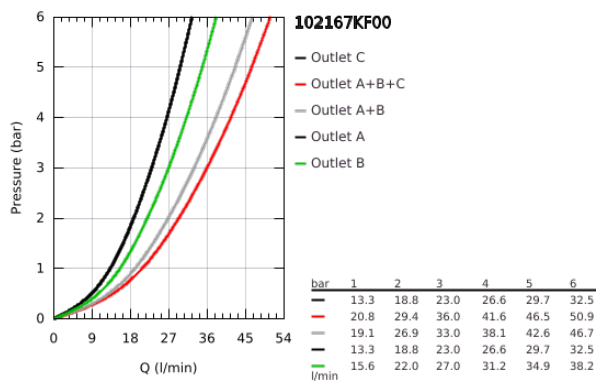

### PRODUCT DESCRIPTION

- Colour: phantom black
- trim set for GROHE Rapido SmartBox (35 600/35 604)
- metal wall escutcheon with GROHE FastFixation (covered escutcheon and shaft sealing, covered fixing), retroactively 6° adjustable
- GROHE SmartControl - control the shower with intuitive push/turn button
- exchangeable symbols
- GROHE TurboStat - compact cartridge with wax thermoelement
- GROHE ProGrip - with knurl structure
- GROHE SafeStop - safety button at 38°C
- GROHE SafeStop Plus - optional temperature limiter at 43°C or 46°C included
- built-in non return valves and dirt strainers
- multiple outlets can be run simultaneously
- without roughing-in set 35 600/35 604 (please order separately)
- flow performance: outlet A = 23 l/min outlet B = 27 l/min outlet C = 23 l/min outlet A + B = 33 l/min outlet A + B + C = 36 l/min