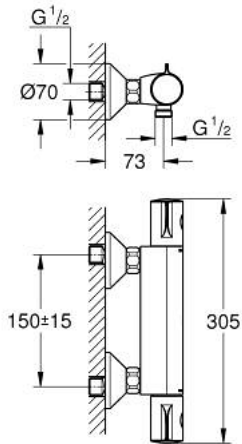

10 220 224 30 GROHTHERM 800 THERMOSTATIC SHOWER MIXER 1/2"

PRODUCT DESCRIPTION

- Colour: matte black
- wall mounted
- GROHE SafeStop - safety button at 38°C
- GROHE SafeStop Plus - optional temperature limiter at 43°C included
- GROHE TurboStat - compact cartridge with wax thermoelement
- integrated mixed water shut off
- volume handle with GROHE EcoButton (economy button with individually adjustable economy stop)
- ceramic headpart 1/2", 180°
- shower bottom outlet 1/2"
- dirt strainers
- built-in non return valves
- protected against backflow
- S-unions
- metal escutcheon
- GROHE EcoJoy - less water, perfect flow

10 220 224 30 GROHTHERM 800 THERMOSTATIC SHOWER MIXER 1/2"

SPARE PARTS, February 2023 – now

- 1: GRT 800 temperature control handle (Spare part-nr. 479812430)
- 2: Fitting ring (Spare part-nr. 47743000)
- 3: Thermostatic compact cartridge 1/2" (Spare part-nr. 47439000)
- 4: GRT 800 shut-off handle (Spare part-nr. 479802430)
- 5: Ceramic headpart, 1/2" (Spare part-nr. 45346000)
- 5.1: O-ring \varnothing 18.2 x \varnothing 1.7 (Spare part-nr. 0392400M)
- 6: Non-return valve (Spare part-nr. 08565000)
- 7: Non-return valve (Spare part-nr. 471892430)
- 7.1: Dirt Strainer (Spare part-nr. 0726400M)
- 7.2: Non-return valve (Spare part-nr. 08565000)
- 7.3: O-ring \varnothing 17 x \varnothing 2 (Spare part-nr. 0305500M)
- 8: S-union (Spare part-nr. 120752430)
- 8.1: Seal (Spare part-nr. 0138600M)
- 8.2: Escutcheon (Spare part-nr. 02210243M)
- 9: Extension 3/4", 20 mm (Spare part-nr. 0713000M)*
- 10: Socket Spanner (Spare part-nr. 19332000)*
- 11: Special spanner (Spare part-nr. 19377000)*
- 12: GROHE TurboStat cartridge 1/2" (Spare part-nr. 47175000)*