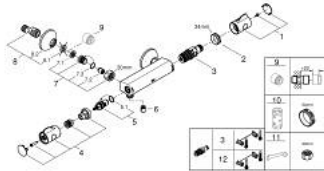

10 220 224 30 GROHTHERM 800 THERMOSTATIC SHOWER MIXER 1/2"

PRODUCT DESCRIPTION

- Colour: matte black
- wall mounted
- GROHE SafeStop - safety button at 38°C
- GROHE SafeStop Plus - optional temperature limiter at 43°C included
- GROHE TurboStat - compact cartridge with wax thermoelement
- integrated mixed water shut off
- volume handle with GROHE EcoButton (economy button with individually adjustable economy stop)
- ceramic headpart 1/2", 180°
- shower bottom outlet 1/2"
- dirt strainers
- built-in non return valves
- protected against backflow
- S-unions
- metal escutcheon
- GROHE EcoJoy - less water, perfect flow

10 220 224 30 GROHTHERM 800 THERMOSTATIC SHOWER MIXER 1/2"

SPARE PARTS, February 2023 – now

- 1: GRT 800 temperature control handle (Spare part-nr. 479812430)
- 2: Fitting ring (Spare part-nr. 47743000)
- 3: Thermostatic compact cartridge 1/2" (Spare part-nr. 47439000)
- 4: GRT 800 shut-off handle (Spare part-nr. 479802430)
- 5: Ceramic headpart, 1/2" (Spare part-nr. 45346000)
- 5.1: O-ring \varnothing 18.2 x \varnothing 1.7 (Spare part-nr. 0392400M)
- 6: Non-return valve (Spare part-nr. 08565000)
- 7: Non-return valve (Spare part-nr. 471892430)
- 7.1: Dirt Strainer (Spare part-nr. 0726400M)
- 7.2: Non-return valve (Spare part-nr. 08565000)
- 7.3: O-ring \varnothing 17 x \varnothing 2 (Spare part-nr. 0305500M)
- 8: S-union (Spare part-nr. 120752430)
- 8.1: Seal (Spare part-nr. 0138600M)
- 8.2: Escutcheon (Spare part-nr. 02210243M)
- 9: Extension 3/4", 20 mm (Spare part-nr. 0713000M)*
- 10: Socket Spanner (Spare part-nr. 19332000)*
- 11: Special spanner (Spare part-nr. 19377000)*
- 12: GROHE TurboStat cartridge 1/2" (Spare part-nr. 47175000)*