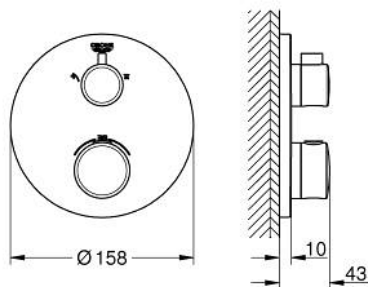

## 10 220 824 30 GROHTHERM THERMOSTATIC SHOWER MIXER FOR 2 OUTLETS WITH INTEGRATED SHUT OFF/DIVERTER VALVE

### PRODUCT DESCRIPTION

- Colour: matte black
- trim set for GROHE Rapido SmartBox (35 600/35 604)
- GROHE TurboStat - compact cartridge with wax thermoelement
- wall escutcheon with GROHE FastFixation (covered escutcheon- and shaft sealing, covered fixing)
- metal escutcheon, retroactively 6° adjustable
- printed head and hand shower symbol
- GROHE SafeStop - safety button at 38°C
- GROHE SafeStop Plus - optional temperature limiter at 43°C or 46°C included
- GROHE AquaDimmer, integrated shut off/diverter valve
- without roughing-in set 35 600/35 604 (please order separately)
- flow performance: outlet B = 27 l/min, outlet C = 30 l/min
- professional edition

### SPARE PARTS, February 2023 – now

- 1: temperature control handle (Spare part-nr. 490822430)
- 2: Mounting plate (Spare part-nr. 49080000)
- 3: escutcheon (Spare part-nr. 490742430)
- 4: shut-off handle (Spare part-nr. 490812430)
- 5: Aquadimmer (Spare part-nr. 49084000)
- 6: Thermostatic compact cartridge 3/4" (Spare part-nr. 49028000)
- 7: Non-return valve (Spare part-nr. 49085000)
- 8: Seal (Spare part-nr. 48360000)
- 9: GROHE TurboStat cartridge 3/4" (Spare part-nr. 49003000)\*
- 10: Socket Spanner (Spare part-nr. 49059000)\*
- 11: Service stops (Spare part-nr. 1405300M)\*
- 12: Universal extension set 2-handle thermostats, 25 mm (Spare part-nr. 14058000)\*