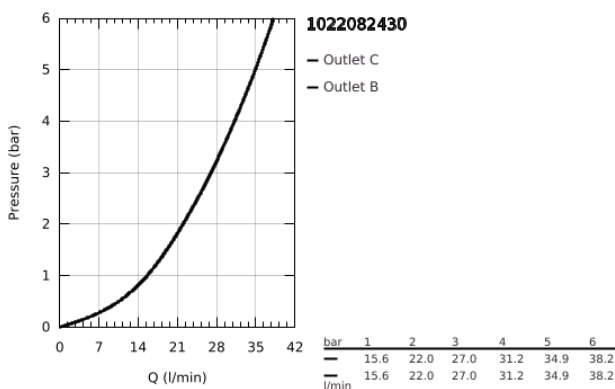

## 10 220 824 30 GROHTHERM THERMOSTATIC SHOWER MIXER FOR 2 OUTLETS WITH INTEGRATED SHUT OFF/DIVERTER VALVE

### PRODUCT DESCRIPTION

- Colour: matte black
- trim set for GROHE Rapido SmartBox (35 600/35 604)
- GROHE TurboStat - compact cartridge with wax thermoelement
- wall escutcheon with GROHE FastFixation (covered escutcheon- and shaft sealing, covered fixing)
- metal escutcheon, retroactively 6° adjustable
- printed head and hand shower symbol
- GROHE SafeStop - safety button at 38°C
- GROHE SafeStop Plus - optional temperature limiter at 43°C or 46°C included
- GROHE AquaDimmer, integrated shut off/diverter valve
- without roughing-in set 35 600/35 604 (please order separately)
- flow performance: outlet B = 27 l/min, outlet C = 30 l/min
- professional edition